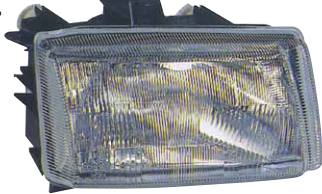

CADY '97-'02

CADY '03-'04

441-1127-RD-E

HEAD LAMP

RD:

R 6K5941016B

L 6K5941015B

6PCS

4.45CFT