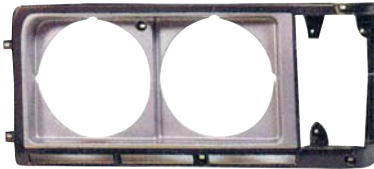

212-1207

LIGHT CASE
R 53131-39115
L 53132-39115
12PCS 4.39CFT