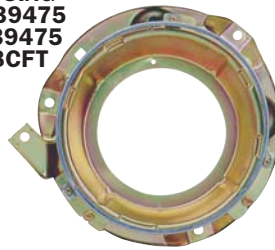

212-1707

LIGHT HOUSING
R 81110-39475
L 81150-39475
40PCS 4.8CFT