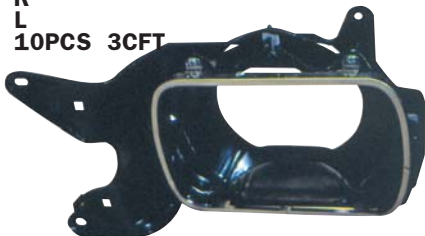

212-1715
LIGHT HOUSING
R
L
10PCS 3CFT