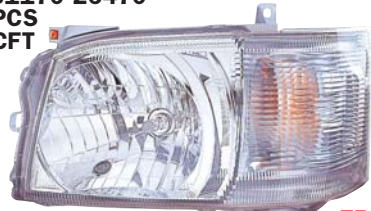

212-11H1-RD-EM

'06

HEAD LAMP

R 81130-26470

L 81170-26470

PCS

CFT

H4/WY21W/W5W

TBA