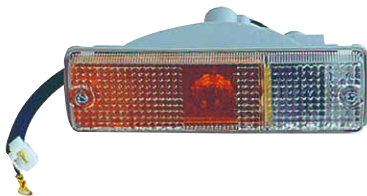

218-1605-CY
FRONT LAMP
R
L PCS CFT

TBA

218-2501
HEAD LAMP MOULDING
R 7213450A0134
L 7212450A0134
PCS CFT

TBA

218-2105N
LICENCE LAMP
PCS CFT