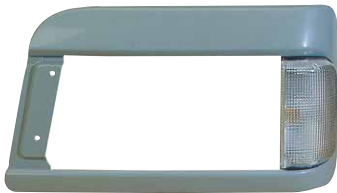

H3

TBA

102-1202

LIGHT CASE
R
L
PCS CFT

TBA

00-231-1608

FRONT LAMP LENS
R/L 35612E85030BA
PCS CFT