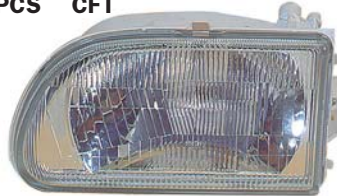

REPLACEMENT FOR

1300 '82-'84

REPLACEMENT FOR

1600 '82-'84

220-1508-AE
CORNER LAMP
 R 784915160
 L 784915170
 20PCS 3.40CFT

W5W

220-1506-AE
CORNER LAMP
 R 784915120
 L 784915130
 20PCS 2.91CFT

W5W

TBA

REPLACEMENT FOR
DOMINGO '91

220-1604
FRONT LAMP
R
L
PCS CFT

REPLACEMENT FOR
DOMINGO '94

220-1102
HEAD LAMP
R 84001TA080
L 84001TA090
PCS CFT

H4

43T

TBA

REPLACEMENT FOR
FORESTER '98-

220-1402
SIDE LAMP
84401-KC000
50PCS 0.90CFT

220-1602
FRONT LAMP
R 784-441-060
L 784-441-070
40PCS 2.4CFT

220-1503
CORNER LAMP
R 84101TA060J
L 84101TA070J
20PCS CFT

220-1402-C
SIDE LAMP
50PCS 0.90CFT