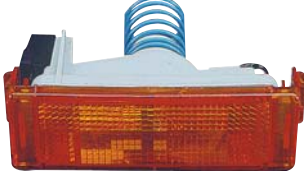

W5W

551-1603-N-A

FRONT LAMP

R
L
100PCS 4.2CFT

551-1915R-LD

I

TAIL LAMP
20PCS
2.92CFT