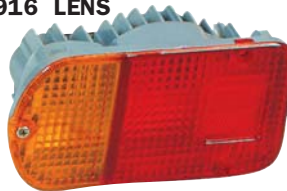

SIDE LAMP
MB 3300502
50PCS 0.6CFT

214-2021

FOG LAMP
R CW723362-9
L CW723361-9
18PCS 2.75CFT

H3

214-1521-2 A U

CORNER LAMP
R
L
100PCS
5.92CFT

214-1916N

TAIL LAMP (P)
R MB 337591
L MB 337592
50PCS 4.50CFT
00-214-1916 LENS
200PCS
1.8CFT