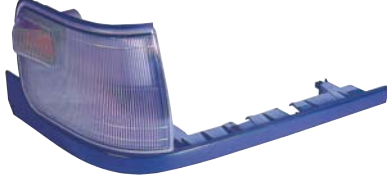

P21W

114-1909
 TAIL LAMP
 R CW743264---4
 L
 PCS CFT

21/5W/12V21W/12V16/12V21W

TBA

214-1214-NA
 LIGHT CASE
 R MB 907020
 L MB 907019
 4PCS 4.13CFT

214-1636-R1NUE-C
 FRONT LAMP
 R
 L
 10PCS 3.37CFT

214-1921
 TAIL LAMP
 R MB 527316
 L MB527315
 20PCS 5.22CFT