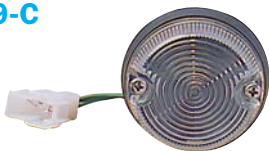

A:W5W 5:W5W

214-1419-C
SIDE LAMP
100PCS
0.89CFT