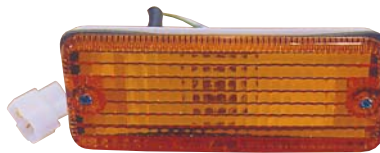

214-1632
FRONT LAMP
R MB 070162
L MB 070161
50PCS 2.64CFT