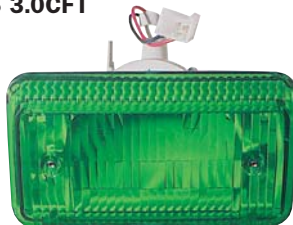

TBA

214-2204N-A

TOP LAMP

20PCS 3.0CFT