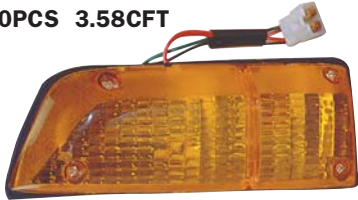

20PCS 3.0CFT

mitsubishi

REPLACEMENT FOR

GALANT '74 A112

214-1635
FRONT LAMP
R MB 031208
L MB 031207
50PCS 3.58CFT

214-1635-Y
FRONT LAMP
R
L
50PCS 3.58CFT

214-1412-H
SIDE LAMP
R
L
100PCS 6CFT

214-1412
SIDE LAMP
R MB 031202
L MB 031201
100PCS 1.93CFT