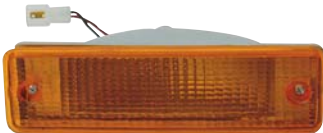

214-1633

FRONT LAMP
R
L
100PCS 5.68CFT