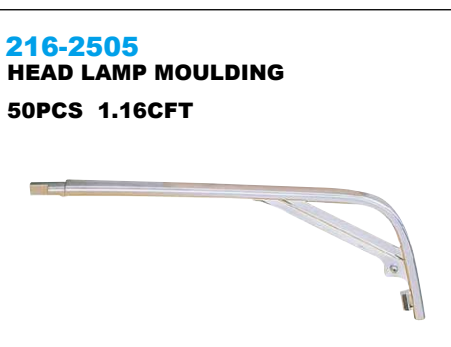

216-2505
HEAD LAMP MOULDING
50PCS 1.16CFT