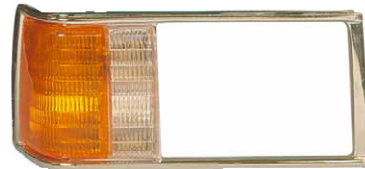

6 '08-

9-29 '80-'81

216-1155-RD EM2

HEAD LAMP
LD: RD: R GS8S-51-0K0B
R GS1F-51-0K0E L GS8S-51-0L0D
L GS1F-51-0L0E 2PCS 4.5CFT
R GS1F-51-0K0G
L GS1F-51-0L0G

H11/H9/WY21W/W5W

216-1155-LEHM2

HEAD LAMP
R GS7T-51-031E
L PCS CFT

D2S/H9/WY21W/W5W

TBA

216-2021-UE

FOG LAMP
R GS1D-51-680B
L GS1D-51-690B
12PCS
2.03CFT

H11

216-1973-UE-C

LED

TAIL LAMP
R GS1F-51-150G
L GS1F-51-160G
10PCS
4.10CFT

LED/W21W

216-1973-UE R GS1F-51-150D LED
L GS1F-51-160D
TAIL LAMP R GS1F-51-180E
L GS1F-51-170E L GS1F-51-180H
10PCS
4.10CFT

LED/W21W

216-1308

BACK LAMP
R GS1F-51-3F0E
R GS1F-51-3H0B
L GS1F-51-3F0
L PCS
CFT

W21W

TBA

216-1102-LD

43T

HEAD LAMP
R 8451-51-035A
L 8451-51-045A
6PCS 2.64CFT

H4

216-1102-LD-H

43T

HEAD LAMP
PCS CFT

H4

TBA

216-1102-LD-HU

43T

HEAD LAMP
6PCS 4.55CFT

H4

216-1201

LIGHT CASE
R 8545-50-740B
L 8545-50-760B
20PCS 5.43CFT

216-1611

FRONT LAMP
R 00-216-1611 LENS
L 200PCS 3CFT
50PCS 3.93CFT

12V5W/12V21W

216-1701

LIGHT HOUSING
PCS CFT

TBA

216-1514

SIDE LAMP
1243-89-663
50PCS 5.53CFT

12V5W/12V21W

216-1401N

SIDE LAMP
100PCS 2.26CFT

12V10W

216-1917

TAIL LAMP
R 8544-50-740
L 8544-50-760
10PCS 6.3CFT

216-1916

TAIL LAMP (W)
R 8961-89-664
L 8961-89-669
20PCS 5.87CFT
00-216-1916
LENS
100PCS 4CFT

12V21W/12V21/5W

216-3201N

FAN SHROUD
10PCS 3.73CFT

MZ