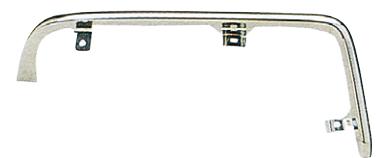

216-2502

HEAD LAMP
MOULDING
R SO91-50-430B
L SO91-50-440B
10PCS 0.6CFT