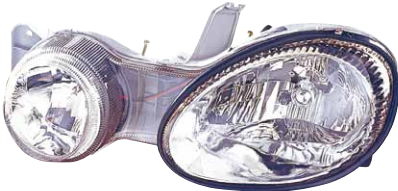

223-1104-LD-EM

HEAD LAMP
R 0K2BA-51-030B
L 0K2BA-51-040B
PCS CFT