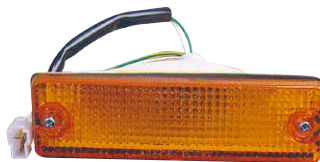

223-1924-UE

TAIL LAMP

R 0K7A1-51-150
L 0K7A1-51-160
R 0K7A2-51-150
L 0K7A2-51-160
10PCS 4.91CFT

PY21W/P21/5W

231-1604N

FRONT LAMP

50PCS 2.60CFT

12V21W