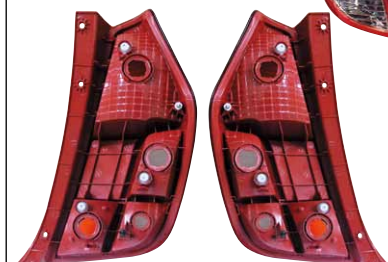

221-1944^{R3UE} L3UE

TAIL LAMP
R 92402-0X020
L 92401-0X020
6PCS 6.19CFT

P21/5W/P21/5W/PY21W/W16W