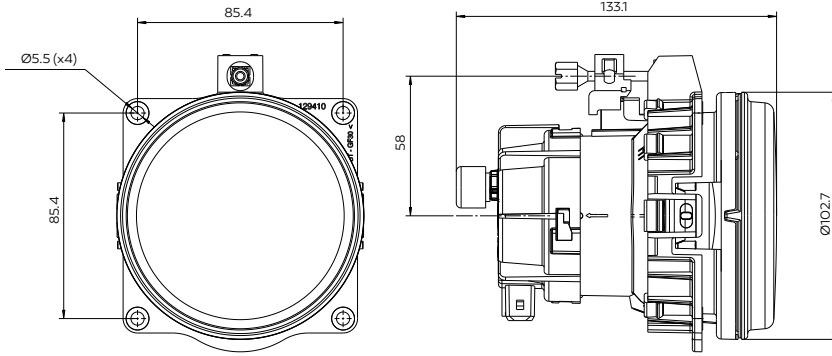

Cadface® Sis H7

Cadface® Fog H7

Araç ön aydınlatma / Vehicle Front Lighting | Ece onaylı / Ece Homologated

Işık Dağılımı / Light Distribution