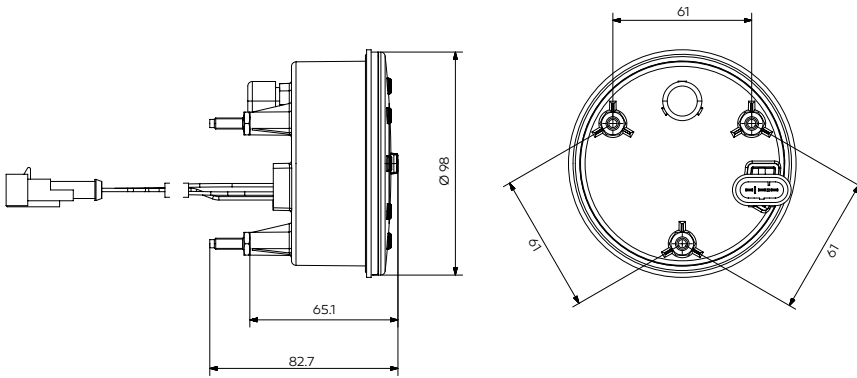

Ürün No Product No	Servis No (Ampulsüz) Service No (Without Bulb)	Volt Voltage	Fonksiyon Functions	Ampul Bulb	Araç Soket Vehicle Socket	Lot (Adet/Piece)
13445F	-	12V	Sinyal + Pozisyon (Signal + Position)	LED	TYCO (AMP) 282087-1	30
13446F	-	24V				30