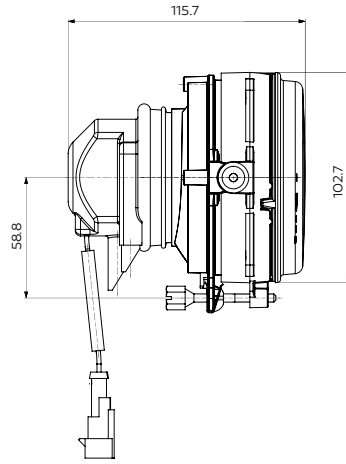

Cadface® Spot Uzun Hüzme Far Cadface® Spot High Beam Lamp

Araç ön aydınlatma / Vehicle Front Lighting | Ece onaylı / Ece Homologated