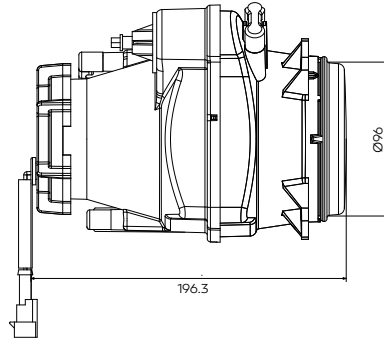

Cadface® Merceklı Kısa Hüzme Far *Projected Low Beam*

Araç ön aydınlatma / Vehicle Front Lighting | Ece onaylı / Ece Homologated

Işık Dağılımı / Light Distribution

Ürün No Product No	Servis No (Ampulsüz) Service No (Without Bulb)	Volt Voltage	Ayar Tipi Adjustment Type	Cam Tipi Glass Type	Ampul Bulb	Araç Soket Vehicle Socket	Lot (Adet/Piece)
13119F	13119E	12V	Manuel (Manual)	Çizgisiz (Without Stripe)	H1 / 55W	TYCO (AMP) 282080-1	14
13120F	13120E	24V			H1 / 70W		14
13971F (RHD)	13971E (RHD)	24V			H1 / 70W		14
13121F	13121E	12V	Ayar Motorlu (With Leveling Actuator)		H1 / 55W		14
13122F	13122E	24V			H1 / 70W		14