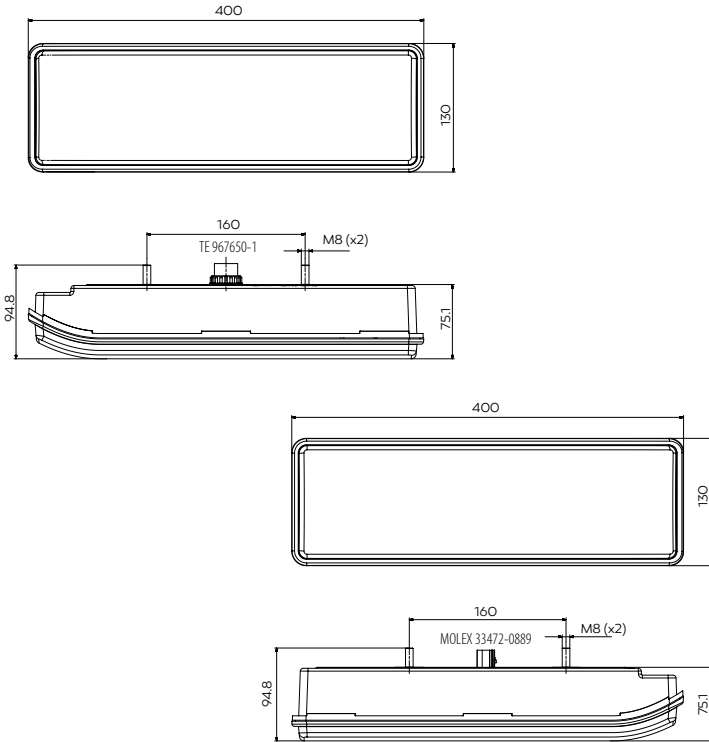

Ürün No Product No	Servis No (Ampulsüz) Service No (Without Bulb)	Volt Voltage	Fonksiyon Functions	Ampul Bulb	Araç Soket Vehicle Socket	Lot (Adet/Piece)
17219F	17219E	12V	Sis (Fog)	LED	TE 967650-1	21
17220F	17220E	24V	Geri Vites (Reverse) Pozisyon (Position)			21
17249F	17249E	12V	Stop (Stop) Sinyal (Signal)		MOLEX 33472-0889	21
17250F	17250E	24V	Refleks (Reflex)			21