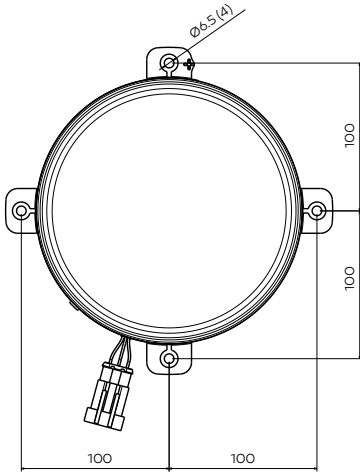

Farbalux Uzun Hüzme Far

*Farbalux High Beam
Headlamp*

Araç ön aydınlatma / Vehicle Front Lighting | Ece onaylı / Ece Homologated

Işık Dağılımı / Light Distribution

Ürün No Product No	Servis No (Ampulsüz) Service No (Without Bulb)	Volt Voltage	Ayar Tipi Adjustment Type	Cam Tipi Glass Type	Ampul Bulb	Araç Soket Vehicle Socket	Lot (Adet/Piece)
13180F	13180E	12V	Manuel (Manual)	Çizgisiz (Without Stripe)	H1 / 55W	TYCO (AMP) 282080-1	12
13181F	13181E	24V			H1 / 70W		12