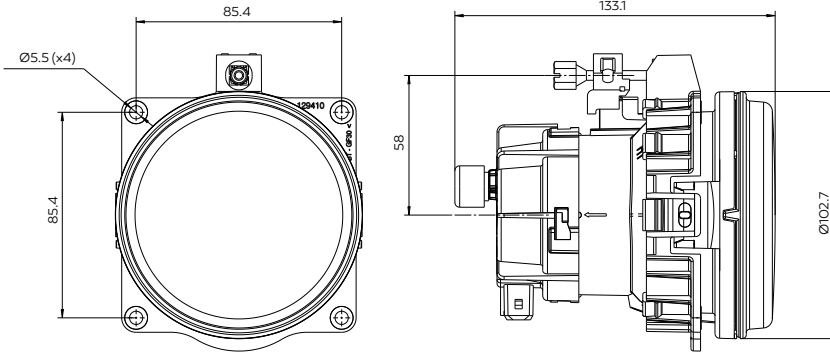

Işık Dağılımı / Light Distribution

Ürün No Product No	Servis No (Ampulsüz) Service No (Without Bulb)	Volt Voltage	Cam Tipi Glass Type	Ampul Bulb	Araç Soket Vehicle Socket	Lot (Adet/Piece)
13177F	13177E	12V	Çizgisiz (Without Stripe)	H1 / 55W	TYCO (AMP) 282762-1	30
12938F	12938E	24V		H1 / 70W		30