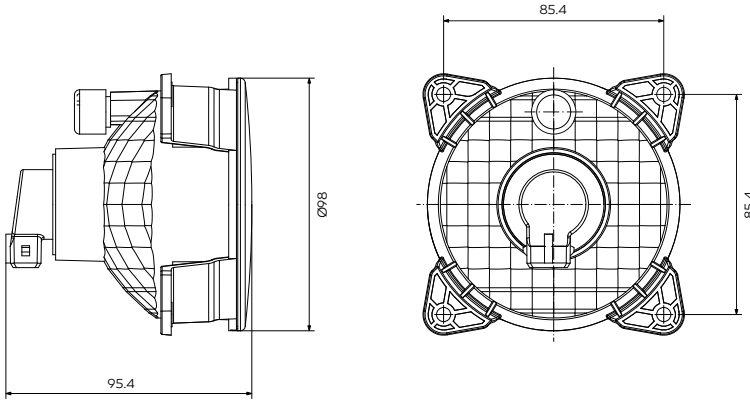

Ürün No Product No	Servis No (Ampulsüz) Service No (Without Bulb)	Volt Voltage	Lens Tipi Lens Type	Ampul Bulb	Araç Soket Vehicle Socket	Lot (Adet/Piece)
13983F	13983E	12V	PC Lens (PC Lens)	P21W	TYCO (AMP) 282762-1	24
13984F	13984E	24V		P21W		24
13985F	13985E	12V		P21W / 5W	TYCO (AMP) 282729-1	24