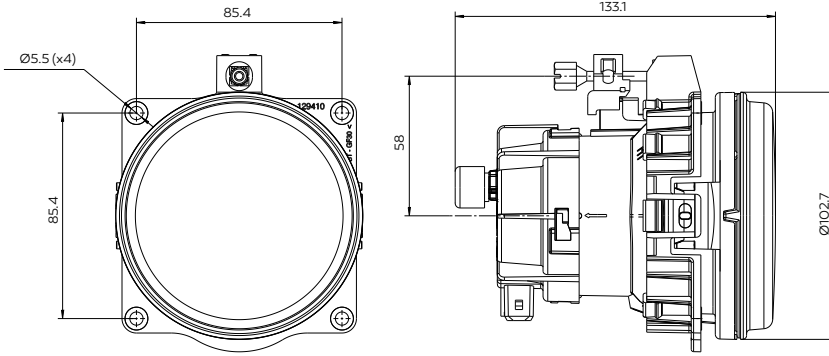

Işık Dağılımı / Light Distribution

Ürün No Product No	Servis No (Ampulsüz) Service No (Without Bulb)	Volt Voltage	Cam Tipi Glass Type	Ampul Bulb	Araç Soket Vehicle Socket	Lot (Adet/Piece)
13925F	13925E	12V	Çizgisiz (Without Stripe)	H1 / 55W	TYCO (AMP) 282762-1	30
13926F	13926E	24V		H1 / 70W		30