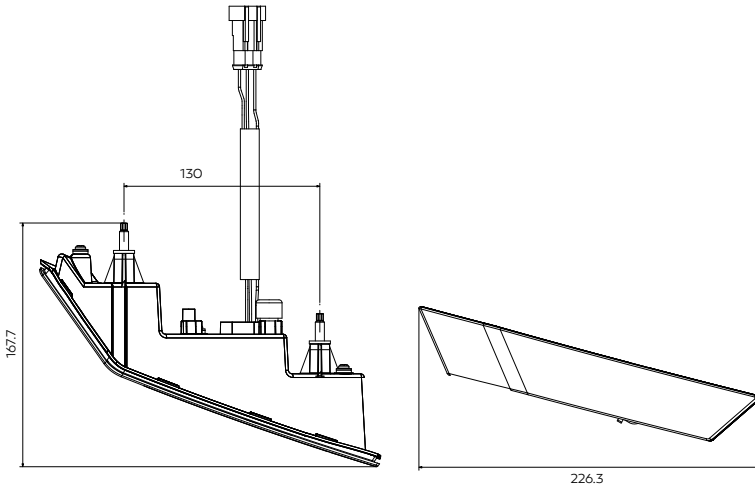

ÖN
SİNYALİZASYON
GRUBU

FRONT
SIGNAL
LAMPS

Ledli Ön Sinyal + Pozisyon Lambası

Front Signal + Position Lamp With LED

Araç ön aydınlatma / Vehicle Front Lighting | Ece onaylı / Ece Homologated

Ürün No Product No	Servis No (Ampulsüz) Service No (Without Bulb)	Volt Voltage	Fonksiyon Functions	Ampul Bulb	Araç Soket Vehicle Socket	Lot (Adet/Piece)
15245F (Sol/Left)	15245E (Sol/Left)	24V	Sinyal + Pozisyon (Signal + Position)	LED	TYCO (AMP) 282087-1	20
15246F (Sol/Left)	15246E (Sol/Left)					20