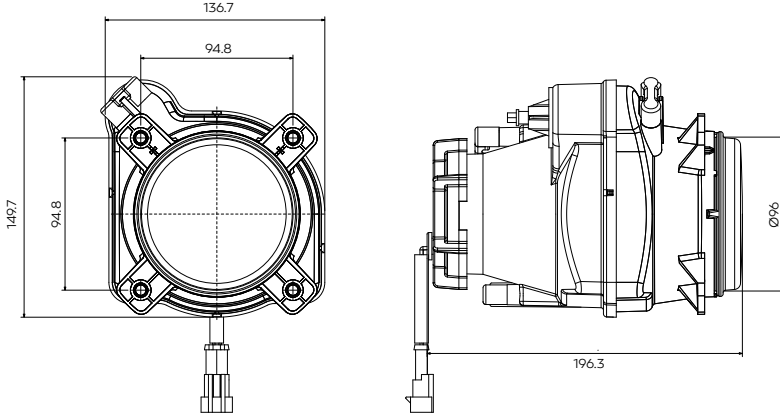

Cadface® Merceklı Kısa Hüzme Far + Pozisyon (Ledli)

*Projected Low Beam +
Positioning (With Led)*

Araç ön aydınlatma / Vehicle Front Lighting | Ece onaylı / Ece Homologated

Işık Dağılımı / Light Distribution

Ürün No Product No	Servis No (Ampulsüz) Service No (Without Bulb)	Volt Voltage	Ayar Tipi Adjustment Type	Cam Tipi Glass Type	Ampul Bulb	Araç Soket Vehicle Socket	Lot (Adet/Piece)
13569F	13569E	12V	Manuel (Manual)	Çizgisiz (Without Stripe)	H1 / 55W LED	TYCO (AMP) 282080-1	14
13571F	13571E	24V			H1 / 70W LED		14
13570F	13570E	12V	Ayar Motorlu (With Leveling Acuator)		H1 / 55W LED		14
13572F	13572E	24V			H1 / 70W LED		14