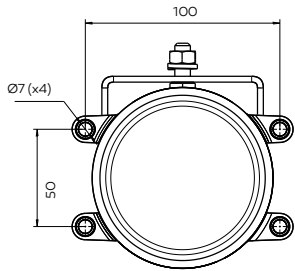

Ürün No Product No	Servis No (Ampulsüz) Service No (Without Bulb)	Volt Voltage	Lens Tipi Lens Type	Ampul Bulb	Araç Soket Vehicle Socket	Lot (Adet/Piece)
15887F	15887E	12V	PC Lens (PC Lens)	LED	TYCO (AMP) 282087-1	30
15888F	15888E	24V				30
15889F (Braketli / With Bracket)	15889E (Braketli / With Bracket)	12V				30
15890F (Braketli / With Bracket)	15890E (Braketli / With Bracket)	24V				30