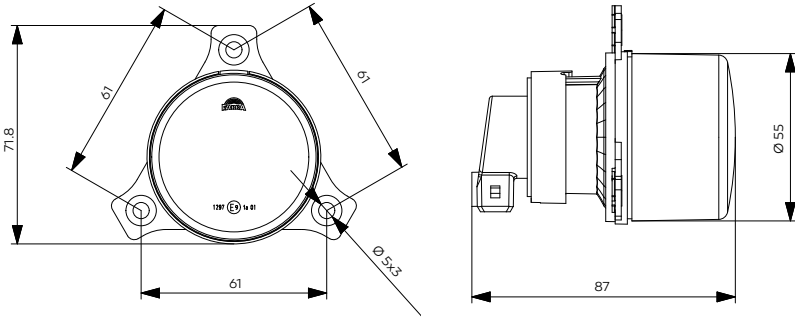

Ürün No Product No	Servis No (Ampulsüz) Service No (Without Bulb)	Volt Voltage	Lens Tipi Lens Type	Ampul Bulb	Araç Soket Vehicle Socket	Lot (Adet/Piece)
13567F	13567E	12V	Natural (Natural)	R5W	TYCO (AMP) 282762-1	60
13568F	13568E	24V				60