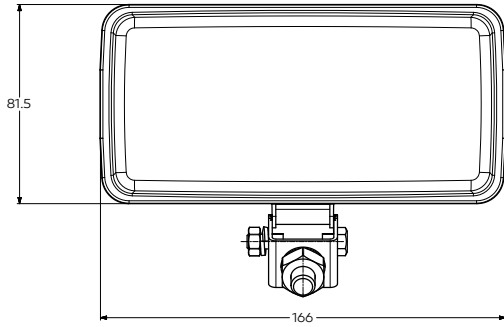

Ürün No Product No	Servis No (Ampulsüz) Service No (Without Bulb)	Volt Voltage	Cam Tipi Glass Type	Ampul Bulb	Araç Soket Vehicle Socket	Lot (Adet/Piece)
12048F	12048E	12V	Çizgili, Naturel (Stripe, Natural)	H3 / 12V / 55W	-	36