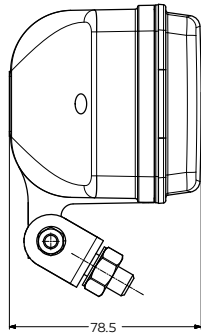

Ürün No Product No	Servis No (Ampulsüz) Service No (Without Bulb)	Volt Voltage	Cam Tipi Glass Type	Ampul Bulb	Araç Soket Vehicle Socket	Lot (Adet/Piece)
12048F	12048E	12V	Çizgili, Naturel (Stripe, Natural)	H3 / 12V / 55W	-	36