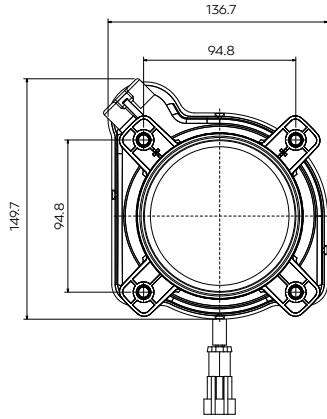

Cadface® Merceklı Kısa Hüzme Far *Projected Low Beam*

Araç ön aydınlatma / Vehicle Front Lighting | Ece onaylı / Ece Homologated

Işık Dağılımı / Light Distribution

Ürün No Product No	Servis No (Ampulsüz) Service No (Without Bulb)	Volt Voltage	Ayar Tipi Adjustment Type	Cam Tipi Glass Type	Ampul Bulb	Araç Soket Vehicle Socket	Lot (Adet/Piece)
13119F	13119E	12V	Manuel (Manual)	Çizgisiz (Without Stripe)	H1 / 55W	TYCO (AMP) 282080-1	14
13120F	13120E	24V			H1 / 70W		14
13971F (RHD)	13971E (RHD)	24V			H1 / 70W		14
13121F	13121E	12V	Ayar Motorlu (With Leveling Actuator)		H1 / 55W		14
13122F	13122E	24V			H1 / 70W		14