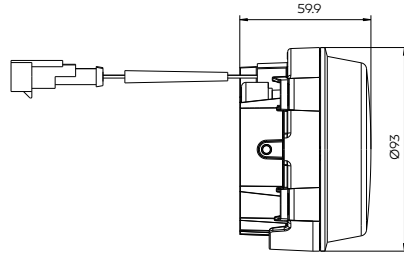

Ürün No Product No	Servis No (Ampulsüz) Service No (Without Bulb)	Volt Voltage	Lens Tipi Lens Type	Ampul Bulb	Araç Soket Vehicle Socket	Lot (Adet/Piece)
15887F	15887E	12V	PC Lens (PC Lens)	LED	TYCO (AMP) 282087-1	30
15888F	15888E	24V				30
15889F (Braketli / With Bracket)	15889E (Braketli / With Bracket)	12V				30
15890F (Braketli / With Bracket)	15890E (Braketli / With Bracket)	24V				30