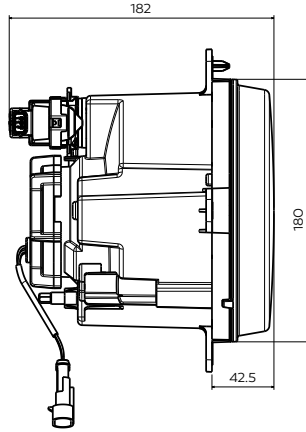

Farbalux Kısa Hüzme Far + Ön Pozisyon Lambası

*Farbalux Freeform
Low Beam Headlamp +
Front Position Lamp*

Araç ön aydınlatma / Vehicle Front Lighting | Ece onaylı / Ece Homologated

Işık Dağılımı / Light Distribution

Ürün No Product No	Servis No (Ampulsüz) Service No (Without Bulb)	Volt Voltage	Ayar Tipi Adjustment Type	Cam Tipi Glass Type	Ampul Bulb	Araç Soket Vehicle Socket	Lot (Adet/Piece)
13182F	13182E	12V	Manuel (Manual)	Çizgisiz (Without Stripe)	H7 / 55W W5W	TYCO (AMP) 282087-1	12
13184F	13184E	12V	Ayar Motorlu (With Leveling Actuator)				12
13183F	13183E	24V	Manuel (Manual)		H7 / 70W W5W		12
13185F	13185E	24V	Ayar Motorlu (With Leveling Actuator)				12