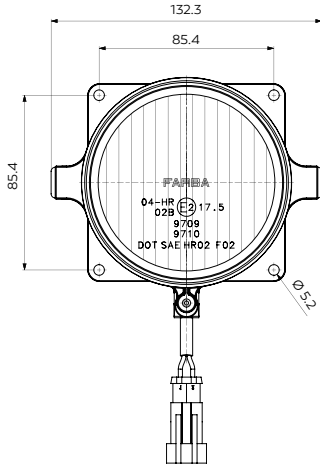

Cadface® Spot Uzun Hüzme Far Cadface® Spot High Beam Lamp

Araç ön aydınlatma / Vehicle Front Lighting | Ece onaylı / Ece Homologated