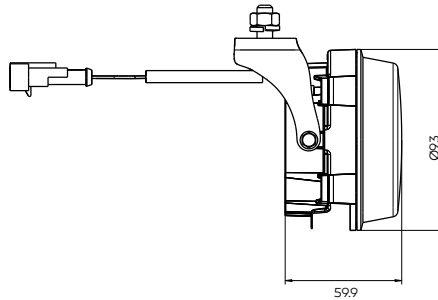

Ürün No Product No	Servis No (Ampulsüz) Service No (Without Bulb)	Volt Voltage	Lens Tipi Lens Type	Ampul Bulb	Araç Soket Vehicle Socket	Lot (Adet/Piece)
15887F	15887E	12V	PC Lens (PC Lens)	LED	TYCO (AMP) 282087-1	30
15888F	15888E	24V				30
15889F (Braketli / With Bracket)	15889E (Braketli / With Bracket)	12V				30
15890F (Braketli / With Bracket)	15890E (Braketli / With Bracket)	24V				30