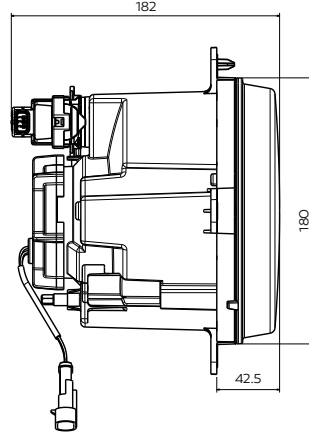

Farbalux Uzun Hüzme Far

*Farbalux High Beam
Headlamp*

Araç ön aydınlatma / Vehicle Front Lighting | Ece onaylı / Ece Homologated

Işık Dağılımı / Light Distribution

Ürün No Product No	Servis No (Ampulsüz) Service No (Without Bulb)	Volt Voltage	Ayar Tipi Adjustment Type	Cam Tipi Glass Type	Ampul Bulb	Araç Soket Vehicle Socket	Lot (Adet/Piece)
13180F	13180E	12V	Manuel (Manual)	Çizgisiz (Without Stripe)	H1 / 55W	TYCO (AMP) 282080-1	12
13181F	13181E	24V			H1 / 70W		12