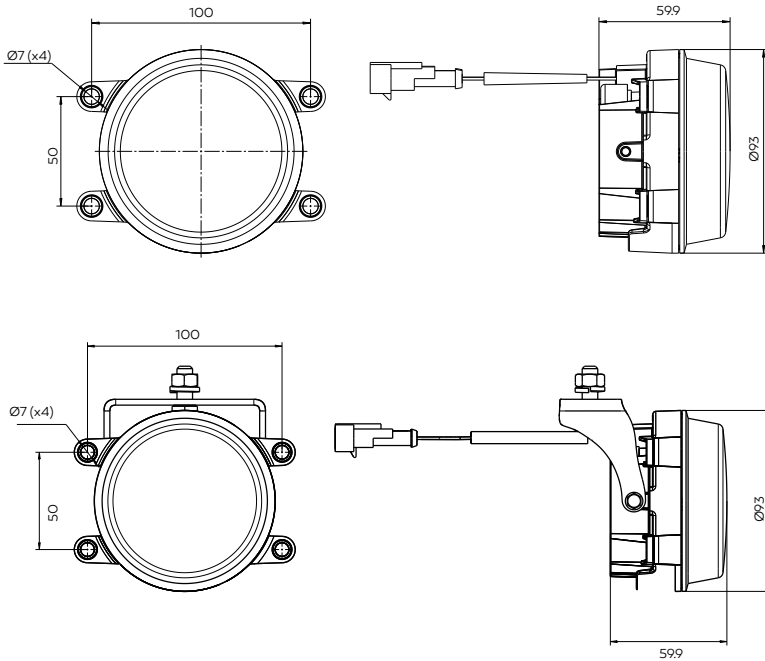

DRL
GÜNDÜZ
YANAN FAR

*DRL
DAYTIME
RUNNING
LAMP*

YENİ
NEW

Ø90 LED DRL

Ø90 LED DRL

Araç ön aydınlatma / Vehicle Front Lighting | Ece onaylı / Ece Homologated

Ürün No Product No	Servis No (Ampulsüz) Service No (Without Bulb)	Volt Voltage	Lens Tipi Lens Type	Ampul Bulb	Araç Soket Vehicle Socket	Lot (Adet/Piece)
15829F	15829E	12V	PC Lens (PC Lens)	LED	TYCO (AMP) 282080-1	30
15849F	15849E	24V				30
15863F (Braketli / With Bracket)	15863E (Braketli / With Bracket)	12V				30
15865F (Braketli / With Bracket)	15865E (Braketli / With Bracket)	24V				30