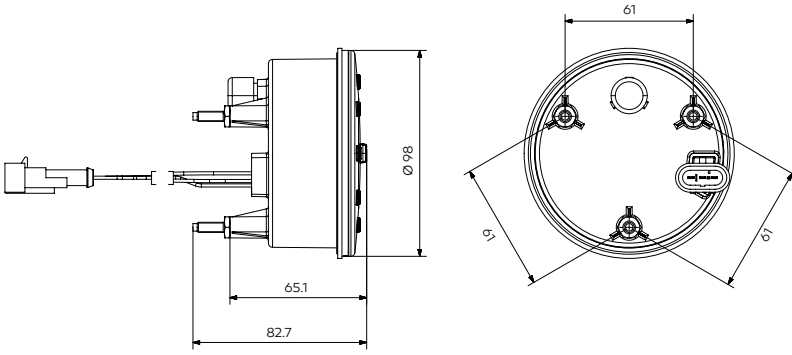

ARKA
AYDINLATMA
GRUBU

REAR
LAMPS

Ø98 Tekli Arka Stop Lambaları (Ledli)

Ø98 Single Rear Lighting Lamps (With Led)

Araç Arka Aydınlatma / Vehicle Rear Lighting | Ece Onaylı / Ece Homologated

Ürün No Product No	Servis No (Ampulsüz) Service No (Without Bulb)	Volt Voltage	Fonksiyon Functions	Ampul Bulb	Araç Soket Vehicle Socket	Lot (Adet/Piece)
13277F	-	12V	Stop + Pozisyon (Stop + Position)	LED	TYCO (AMP) 282087-1	30
13278F	-	24V				30
13961F	-	12V	Sinyal (Signal)	LED	TYCO (AMP) 282080-1	30
13962F	-	24V				30
13279F	-	12V	Sinyal + Refleks (Signal + Reflex)	LED	TYCO (AMP) 282080-1	30
13280F	-	24V				30