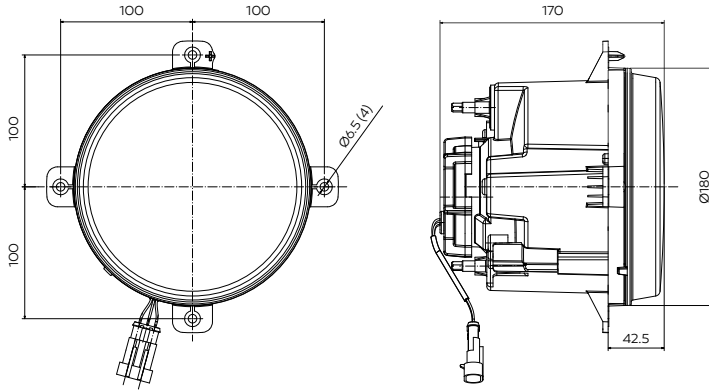

Ürün No Product No	Servis No (Ampulsüz) Service No (Without Bulb)	Volt Voltage	Ayar Tipi Adjustment Type	Cam Tipi Glass Type	Ampul Bulb	Araç Soket Vehicle Socket	Lot (Adet/Piece)
15215F	15215E	12V	Manuel (Manual)	Çizgisiz (Without Stripe)	H1 / 70W P21W	TYCO (AMP) 282087-1	12
15216F	15216E	24V					12