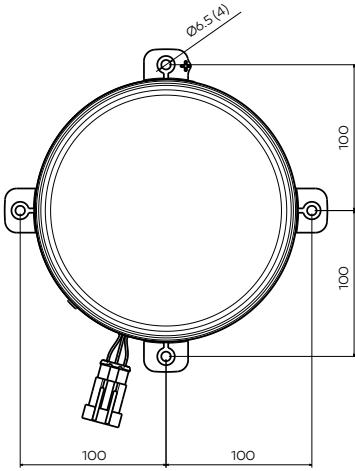

Farbalux Kısa Hüzme Far + Ön Pozisyon Lambası

*Farbalux Freeform
Low Beam Headlamp +
Front Position Lamp*

Araç ön aydınlatma / Vehicle Front Lighting | Ece onaylı / Ece Homologated

Işık Dağılımı / Light Distribution

Ürün No Product No	Servis No (Ampulsüz) Service No (Without Bulb)	Volt Voltage	Ayar Tipi Adjustment Type	Cam Tipi Glass Type	Ampul Bulb	Araç Soket Vehicle Socket	Lot (Adet/Piece)
13182F	13182E	12V	Manuel (Manual)	Çizgisiz (Without Stripe)	H7 / 55W W5W	TYCO (AMP) 282087-1	12
13184F	13184E	12V	Ayar Motorlu (With Leveling Actuator)				12
13183F	13183E	24V	Manuel (Manual)		H7 / 70W W5W		12
13185F	13185E	24V	Ayar Motorlu (With Leveling Actuator)				12