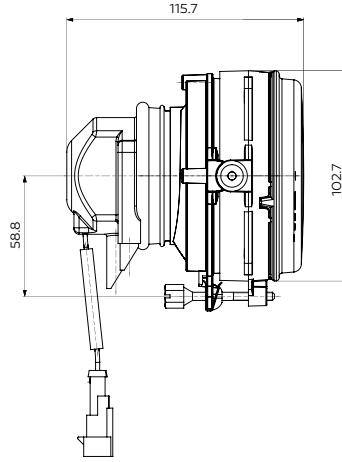

Cadface® Sis Farı Cadface® Fog Lamp

Araç ön aydınlatma / Vehicle Front Lighting | Ece onaylı / Ece Homologated

Işık Dağılımı / Light Distribution

Ürün No Product No	Servis No (Ampulsüz) Service No (Without Bulb)	Volt Voltage	Cam Tipi Glass Type	Ampul Bulb	Araç Soket Vehicle Socket	Lot (Adet/Piece)
13047F	13047E	12V	Çizgili (With Stripe)	H1 / 55W	TYCO (AMP) 282080-1	30
13097F	13097E	24V		H1 / 70W		30
13050F	13050E	12V	Çizgisiz (Without Stripe)	H1 / 55W		30
13052F	13052E	24V		H1 / 70W		30