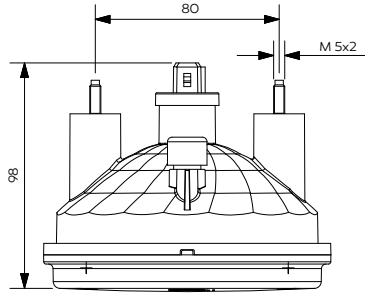

Ürün No Product No	Servis No (Ampulsüz) Service No (Without Bulb)	Volt Voltage	Fonksiyon Functions	Ampul Bulb	Araç Soket Vehicle Socket	Lot (Adet/Piece)
13063F	13063E	12V	Sis (Fog)	P21W	TYCO (AMP) 282762-1	40
12798F	12798E	24V				40
13065F	13065E	12V	Sinyal / Naturel (Signal / Natural)	PY21W	TYCO (AMP) 282762-1	40
12806F	12806E	24V				40
13064F	13064E	12V	Sinyal / Turuncu (Signal / Amber)	P21W	TYCO (AMP) 282762-1	40
12805F	12805E	24V				40
13066F	13066E	12V	Geri Vites (Reverse)	P21W	TYCO (AMP) 282762-1	40
12807F	12807E	24V				40
13067F	13067E	12V	Stop+Pozisyon+Refleks (Stop+Position+Reflex)	P21W / 5W	TYCO (AMP) 282729-1	40
12809F	12809E	24V				40