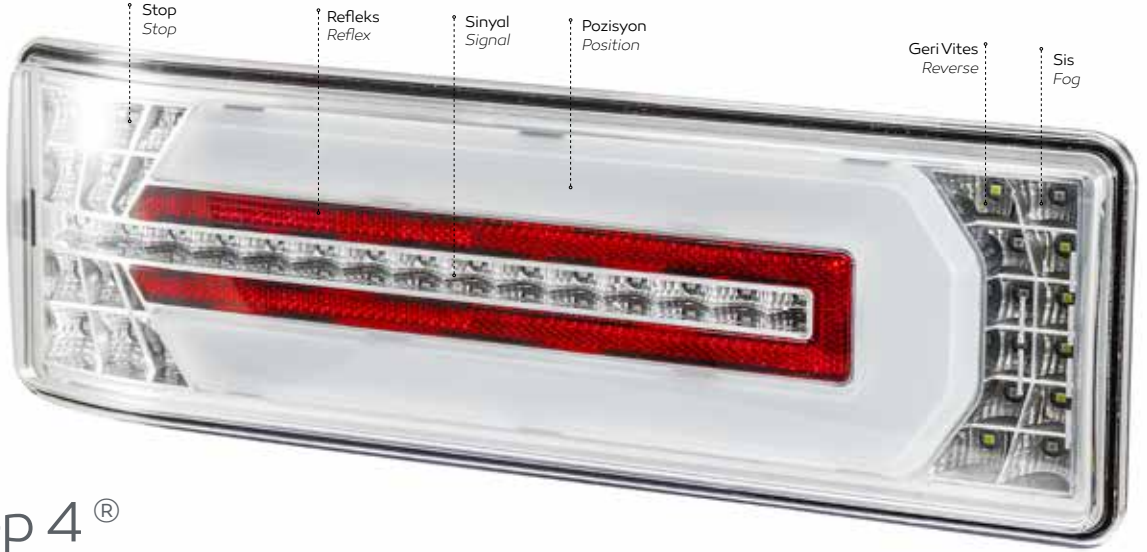

YENİ
NEW

Unistop 4®

Araç Arka Aydınlatma / Vehicle Rear Lighting | Ece Onaylı / Ece Homologated