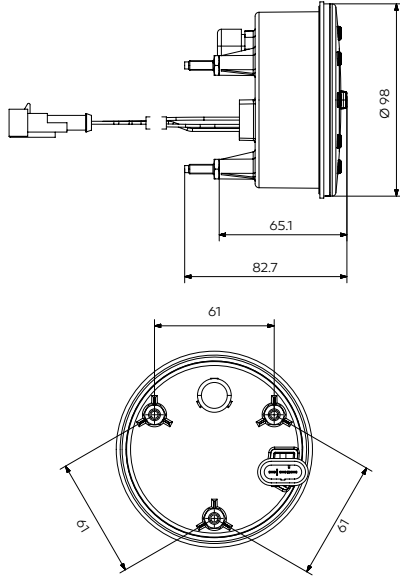

Ürün No Product No	Servis No (Ampulsüz) Service No (Without Bulb)	Volt Voltage	Fonksiyon Functions	Ampul Bulb	Araç Soket Vehicle Socket	Lot (Adet/Piece)
17539F	-	12V	Sinyal + Stop + Pozisyon (Signal + Stop + Position)	LED	TYCO (AMP) 282088-1	30
17540F	-	24V				30