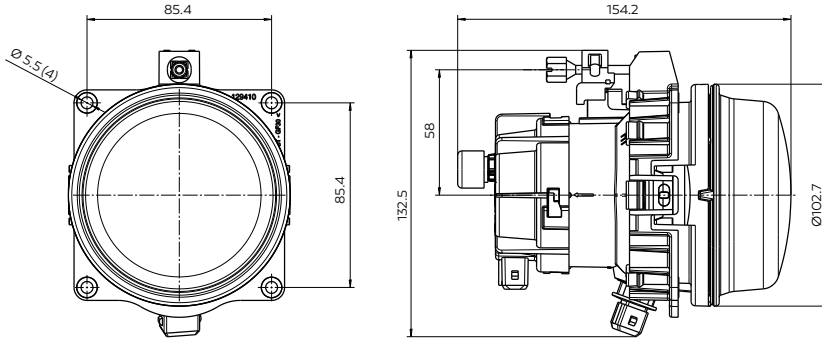

Cadface® Spot + Park (Pozisyon) Far

*Cadface Spot +
Park (Positioning) Lamp*

Araç ön aydınlatma / Vehicle Front Lighting | Ece onaylı / Ece Homologated

Işık Dağılımı / Light Distribution

Ürün No Product No	Servis No (Ampulsüz) Service No (Without Bulb)	Volt Voltage	Cam Tipi Glass Type	Ampul Bulb	Araç Soket Vehicle Socket	Lot (Adet/Piece)
14217F	14217E	12V	Çizgisiz (Without Stripe)	H1 / 55W	TYCO (AMP) 282762-1	24
14086F	14086E	24V		H1 / 70W		24