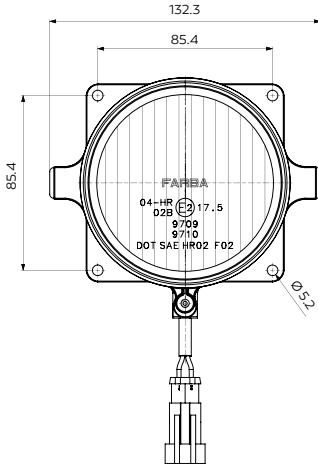

Cadface® Sis Farı Cadface® Fog Lamp

Araç ön aydınlatma / Vehicle Front Lighting | Ece onaylı / Ece Homologated

Işık Dağılımı / Light Distribution

Ürün No Product No	Servis No (Ampulsüz) Service No (Without Bulb)	Volt Voltage	Cam Tipi Glass Type	Ampul Bulb	Araç Soket Vehicle Socket	Lot (Adet/Piece)
13047F	13047E	12V	Çizgili (With Stripe)	H1 / 55W	TYCO (AMP) 282080-1	30
13097F	13097E	24V		H1 / 70W		30
13050F	13050E	12V	Çizgisiz (Without Stripe)	H1 / 55W		30
13052F	13052E	24V		H1 / 70W		30