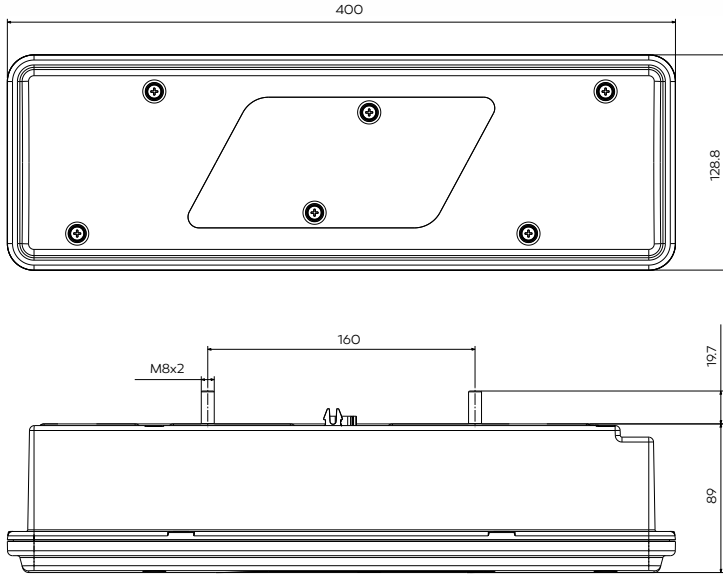

Ürün No Product No	Servis No (Ampulsüz) Service No (Without Bulb)	Volt Voltage	Fonksiyon Functions	Ampul Bulb	Araç Soket Vehicle Socket	Lot (Adet/Piece)
14309F (Sol/Left)	14309E (Sol/Left)	12V	Sis (Fog) Geri Vites (Reverse) Pozisyon (Position)	PY21W	MOLEX 33482-0849	21
14310F (Sağ/Right)	14310E (Sağ/Right)	12V	Stop (Stop) Sinyal (Signal) Refleks (Reflex)	PY21W / R5W		21