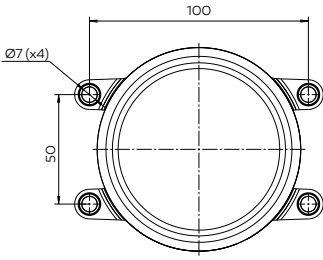

Ürün No Product No	Servis No (Ampulsüz) Service No (Without Bulb)	Volt Voltage	Lens Tipi Lens Type	Ampul Bulb	Araç Soket Vehicle Socket	Lot (Adet/Piece)
15887F	15887E	12V	PC Lens (PC Lens)	LED	TYCO (AMP) 282087-1	30
15888F	15888E	24V				30
15889F (Braketli / With Bracket)	15889E (Braketli / With Bracket)	12V				30
15890F (Braketli / With Bracket)	15890E (Braketli / With Bracket)	24V				30