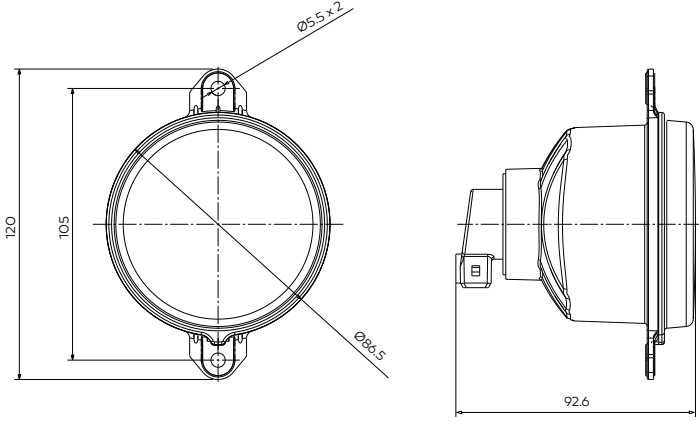

Ürün No Product No	Servis No (Ampulsüz) Service No (Without Bulb)	Volt Voltage	Lens Tipi Lens Type	Ampul Bulb	Araç Soket Vehicle Socket	Lot (Adet/Piece)
12824F	12824E	12V	Naturel (Natural)	PY21W	TYCO (AMP) 282762-1	24
12830F	12830E	24V				24
12827F	12827E	12V	Turuncu (Amber)	PY21W		24
12831F	12831E	24V				24