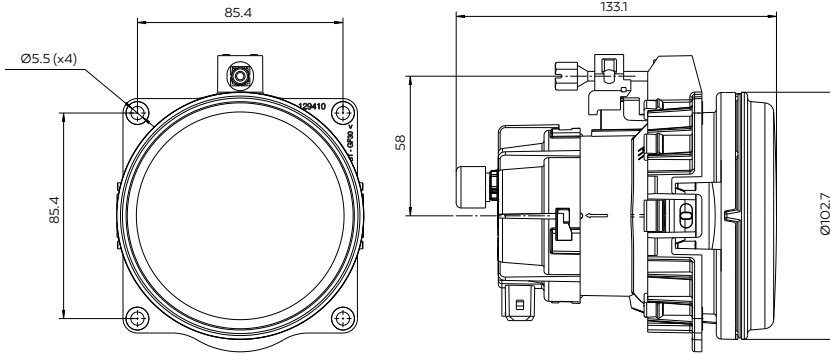

Yeni Cadface® Spot Uzun Hüzme + Park (Pozisyon) Far *New Cadface® Spot + Park (Positioning) Lamp*

Araç ön aydınlatma / Vehicle Front Lighting | Ece onaylı / Ece Homologated

Işık Dağılımı / Light Distribution

Ürün No Product No	Servis No (Ampulsüz) Service No (Without Bulb)	Volt Voltage	Cam Tipi Glass Type	Ampul Bulb	Araç Soket Vehicle Socket	Lot (Adet/Piece)
13114F	13114E	12V	Çizgisiz (Without Stripe)	H1 / 55W / W5W	TYCO (AMP) 282762-1	30
12939F	12939E	24V		H1 / 70W / W5W		30