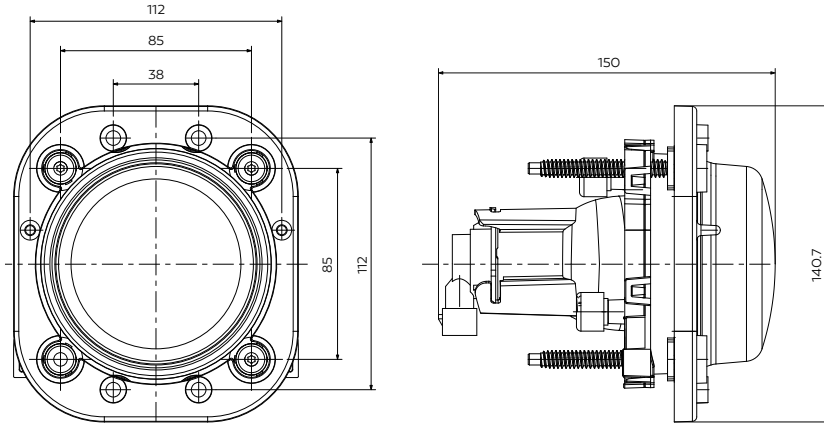

Ø 55 Merceklı Kısa Hüzme Far

Ø 55 Projected
Low Beam

Araç ön aydınlatma / Vehicle Front Lighting | Ece onaylı / Ece Homologated

Işık Dağılımı / Light Distribution

Ürün No Product No	Servis No (Ampulsüz) Service No (Without Bulb)	Volt Voltage	Ayar Tipi Adjustment Type	Cam Tipi Glass Type	Ampul Bulb	Araç Soket Vehicle Socket	Lot (Adet/Piece)
14076F	14076E	12V	Manuel (Manual)	Çizgisiz (Without Stripe)	H1 / 55W	DELPHI 12059180	24
14075F	14075E	12V	Ayar Motorlu (With Leveling Actuator)				24
14077F	14077E	24V	Manuel (Manual)		H1 / 70W		24
14028F	14028E	24V	Ayar Motorlu (With Leveling Actuator)				24