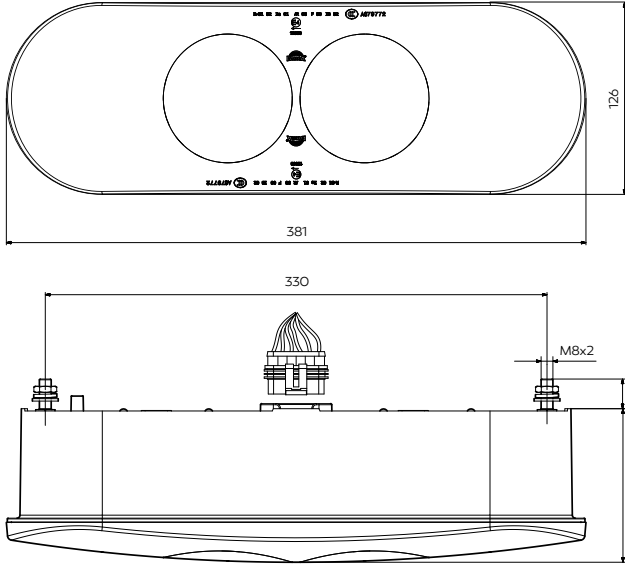

Ürün No Product No	Servis No (Ampulsüz) Service No (Without Bulb)	Volt Voltage	Fonksiyon Functions	Ampul Bulb	Araç Soket Vehicle Socket	Lot (Adet/Piece)
13216F	13216E	12V	Sis (Fog) Geri Vites (Reverse) Pozisyon (Position) Stop (Stop) Sinyal (Signal) Refleks (Reflex)	P21W / P21 / 5W	TYCO (AMP) 282090 - 1	14