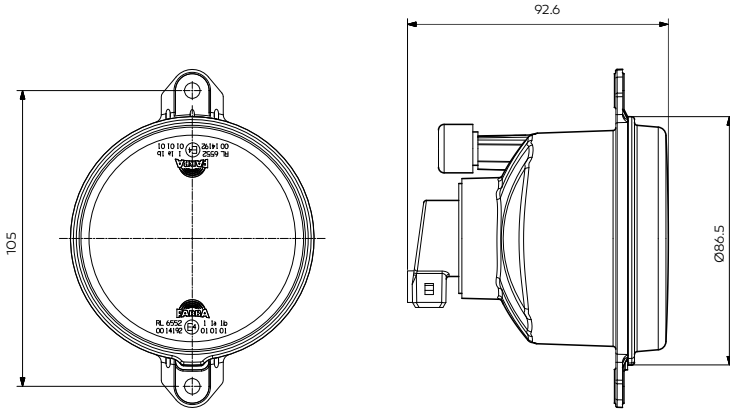

Ürün No Product No	Servis No (Ampulsüz) Service No (Without Bulb)	Volt Voltage	Lens Tipi Lens Type	Ampul Bulb	Araç Soket Vehicle Socket	Lot (Adet/Piece)
13734F	13734E	12V	PC Lens (PC Lens)	P21W Uzun Ömürlü (Long Life)	TYCO (AMP) 282762-1	24
13735F	13735E	24V				24
13964F	13964E	12V		P21W		24
13965F	13965E	24V				24