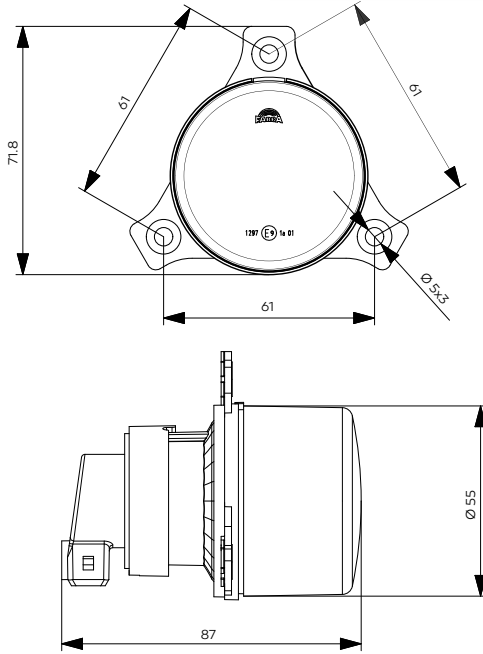

Ürün No Product No	Servis No (Ampulsüz) Service No (Without Bulb)	Volt Voltage	Lens Tipi Lens Type	Ampul Bulb	Araç Soket Vehicle Socket	Lot (Adet/Piece)
15273F	15273E	12V	Kırmızı (Red)	R10W	TYCO (AMP) 282762-1	60
15274F	15274E	24V				60