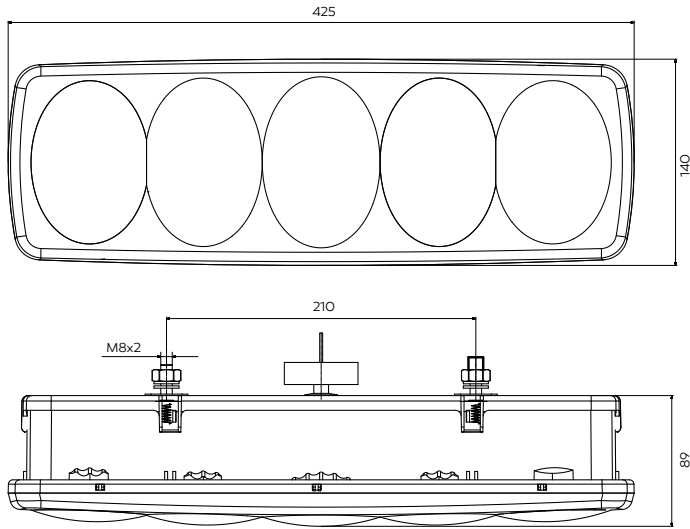

Ürün No Product No	Servis No (Ampulsüz) Service No (Without Bulb)	Volt Voltage	Fonksiyon Functions	Ampul Bulb	Araç Soket Vehicle Socket	Lot (Adet/Piece)
12172F	12172E	12V	Sis (Fog) Geri Vites (Reverse) Pozisyon (Position) Stop (Stop) Sinyal (Signal) Refleks (Reflex)	P21W / R5W	TYCO (AMP) 4-1437710-1	21