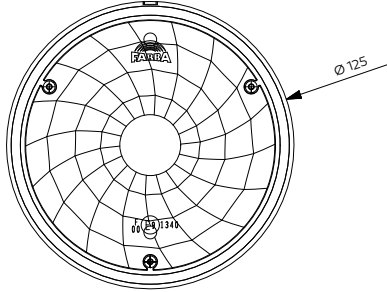

Ürün No Product No	Servis No (Ampulsüz) Service No (Without Bulb)	Volt Voltage	Fonksiyon Functions	Ampul Bulb	Araç Soket Vehicle Socket	Lot (Adet/Piece)
13063F	13063E	12V	Sis (Fog)	P21W	TYCO (AMP) 282762-1	40
12798F	12798E	24V				40
13065F	13065E	12V	Sinyal / Naturel (Signal / Natural)	PY21W	TYCO (AMP) 282762-1	40
12806F	12806E	24V				40
13064F	13064E	12V	Sinyal / Turuncu (Signal / Amber)	P21W	TYCO (AMP) 282762-1	40
12805F	12805E	24V				40
13066F	13066E	12V	Geri Vites (Reverse)	P21W	TYCO (AMP) 282762-1	40
12807F	12807E	24V				40
13067F	13067E	12V	Stop+Pozisyon+Refleks (Stop+Position+Reflex)	P21W / 5W	TYCO (AMP) 282729-1	40
12809F	12809E	24V				40