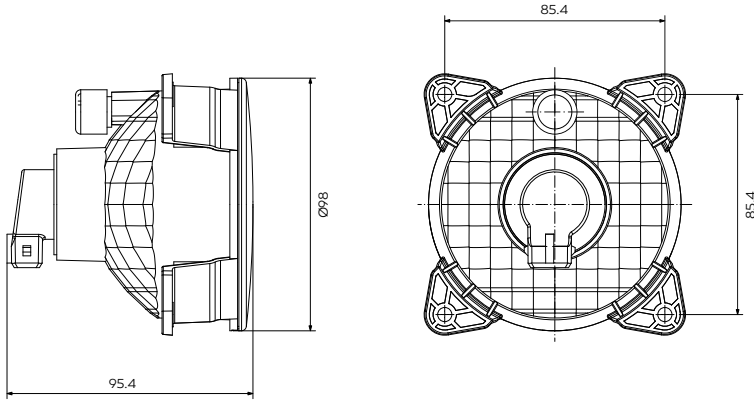

Ürün No Product No	Servis No (Ampulsüz) Service No (Without Bulb)	Volt Voltage	Lens Tipi Lens Type	Ampul Bulb	Araç Soket Vehicle Socket	Lot (Adet/Piece)
13987F	13987E	12V	PC Lens (PC Lens)	P13W	FCL-PPI0001038	24