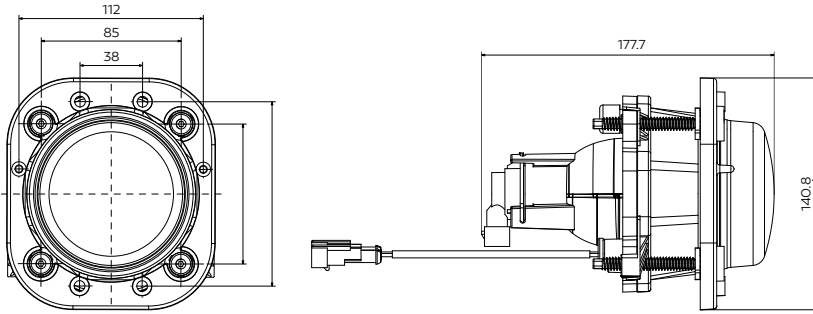

Bi-Halogen Kısa+Uzun Hüzme Far

Bi-Halogen Low-High Beam Lamp

Araç ön aydınlatma / Vehicle Front Lighting | Ece onaylı / Ece Homologated

Işık Dağılımı / Light Distribution

Ürün No Product No	Servis No (Ampulsüz) Service No (Without Bulb)	Volt Voltage	Ayar Tipi Adjustment Type	Cam Tipi Glass Type	Ampul Bulb	Araç Soket Vehicle Socket	Lot (Adet/Piece)
14247F	14247E	24 V	Manuel (Manual)	Çizgisiz (Without Stripe)	H7 / 70W	DELPHI 12059180 TYCO (AMP) 282080-1	20
14248F (RHD)	14248E (RHD)						20
14249F	14249E		Ayar Motorlu (With Leveling Acuator)				20
14250F (RHD)	14250E (RHD)						20