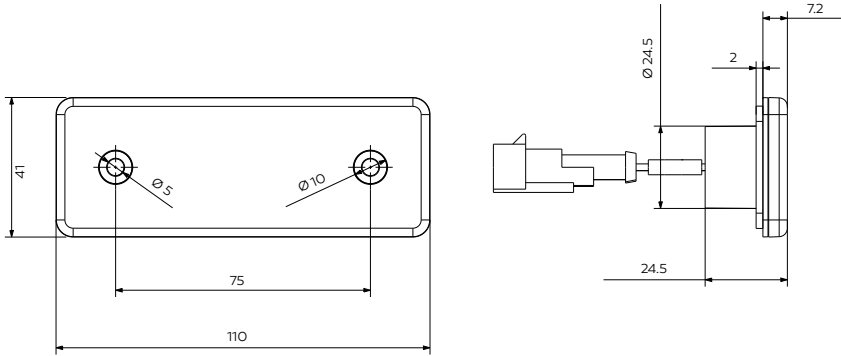

Ürün No Product No	Servis No (Ampulsüz) Service No (Without Bulb)	Volt Voltage	Fonksiyon Function	Lens Tipi Lens Type	Ampul Bulb	Araç Soket Vehicle Socket	Lot (Adet/Piece)
13154F	13154E	12V	Kablolu (With Kablo)	Turuncu (Amber)	LED	TYCO (AMP) 282104-1	160
13426F	13426E	24V					160