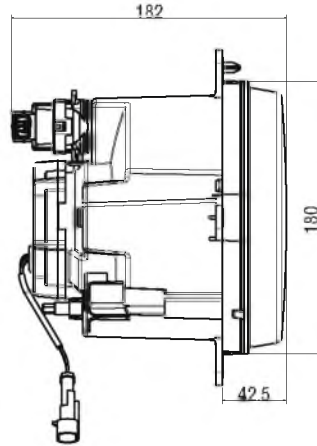

Farbalux Uzun Hüzme Far

Farbalux High Beam Headlamp

Araç ön aydınlatma / Vehicle Front Lighting
Ece onaylı / Ece Homologated