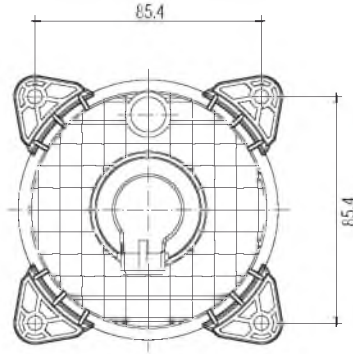

Yeni
New

Ø98 DRL Gündüz Yanan Far / P13W Ø98 DRL Daytime Running Lamp

Araç ön aydınlatma / Vehicle Front Lighting
Ece onaylı / Ece Homologated

Ürün No Product No	Servis No (Ampülsüz) Service No (Without Bulb)	Volt Voltage	Lens Tipi Lens Type	Ampul Bulb	Araç Soket Vehicle Socket	Lot (Adet/Piece)
13987F	13987E	12 V	PC Lens (PC Lens)	P13W	FCI - PPI0001038	24