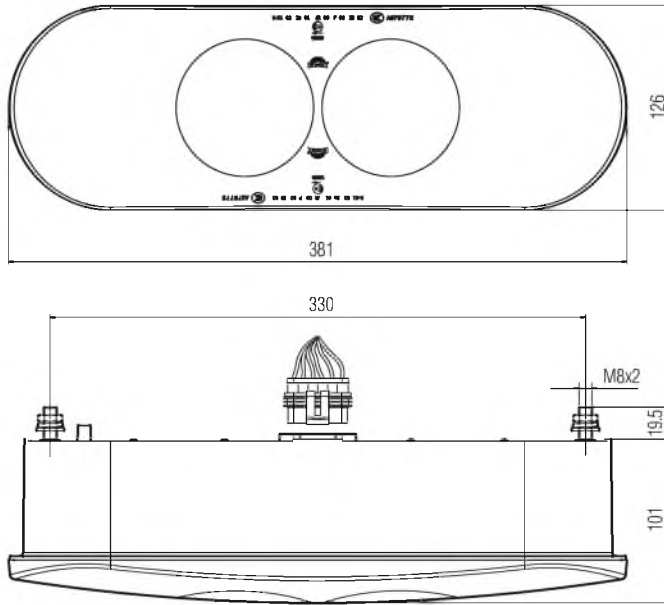

Ürün No Product No	Servis No (Ampülsüz) Service No (Without Bulb)	Volt Voltage	Fonksiyon Functions	Ampul Bulb	Araç Soket Vehicle Socket	Lot (Ade/ Piece)
13216F	13216E	12 V	Sis (Fog) Geri Vites (Reverse) Pozisyon (Position) Stop (Stop)	P21W - P21 / 5W	TYCO (AMP) 282090 - 1	14
13324F	13324E	24 V	Sinyal (Signal) Refleks (Reflex)			14