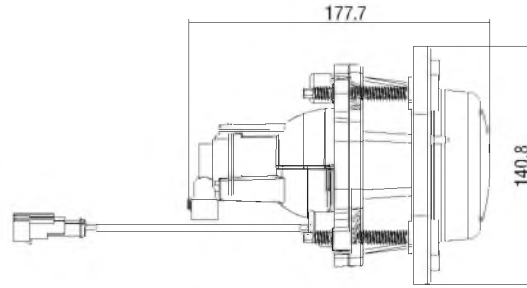

Yeni
New

Bi-Halogen Kısa + Uzun Hüzme Far

*Bi-Halogen
Low + High Beam Lamp*

Araç ön aydınlatma / Vehicle Front Lighting
Ece onaylı / Ece Homologated