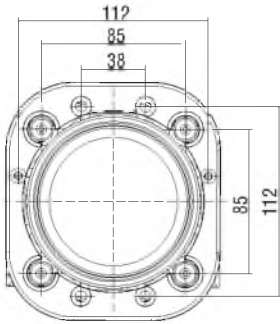

Yeni
New

Bi-Halogen Kısa + Uzun Hüzme Far

*Bi-Halogen
Low + High Beam Lamp*

Araç ön aydınlatma / Vehicle Front Lighting
Ece onaylı / Ece Homologated