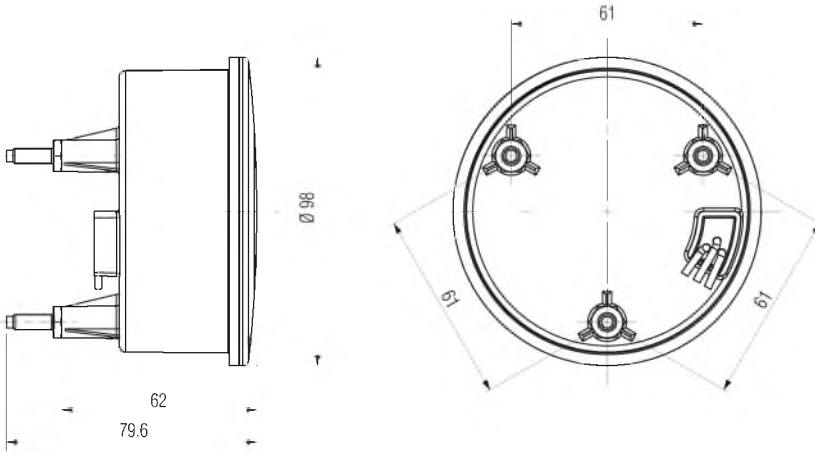

Ürün No Product No	Servis No (Ampülsüz) Service No (Without Bulb)	Volt Voltage	Fonksiyon Functions	Ampul Bulb	Araç Soket Vehicle Socket	Lot (Adet/Piece)
13277F	-	12 V	Stop + Pozisyon (Stop + Position)	LED	TYCO (AMP) 282087 - 1	30
13278F	-	24 V				30
13961F	-	12 V	Sinyal (Signal)	LED	TYCO (AMP) 282080 - 1	30
13962F	-	24 V				30
13279F	-	12 V	Sinyal + Refleks (Signal + Reflex)	LED	TYCO (AMP) 282080 - 1	30
13280F	-	24 V				30