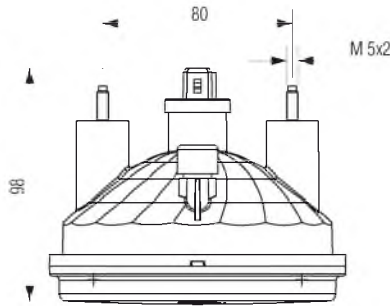

Ürün No Product No	Servis No (Ampülsüz) Service No (Without Bulb)	Volt Voltage	Fonksiyon Functions	Ampul Bulb	Araç Soket Vehicle Socket	Lot (Adet/Piece)
13063F	13063E	12 V	Sis (Fog)	P21W	TYCO (AMP) 282762 - 1	40
12798F	12798E	24 V				40
13065F	13065E	12 V	Sinyal Naturel (Signal Natural)	PY21W	TYCO (AMP) 282762 - 1	40
12806F	12806E	24 V				40
13064F	13064E	12 V	Sinyal Turuncu (Signal Amber)	P21W	TYCO (AMP) 282762 - 1	40
12805F	12805E	24 V				40
13066F	13066E	12 V	Geri Vites (Reverse)	P21W	TYCO (AMP) 282762 - 1	40
12807F	12807E	24 V				40
13067F	13067E	12 V	Stop + Pozisyon + Refleks (Stop + Position + Reflex)	P21W / 5W	TYCO (AMP) 282729 - 1	40
12809F	12809E	24 V				40