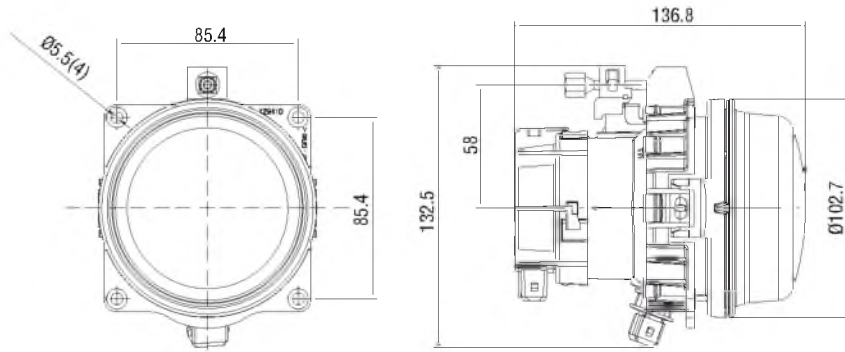

Yeni
New

Yeni Cadface Spot Uzun Hüzme + Park (Pozisyon) Far (Uzun Camlı)

*New Cadface Spot
High Beam + Park (Positioning)
Lamp (Long Glass)*

Araç ön aydınlatma / Vehicle Front Lighting
Ece onaylı / Ece Homologated