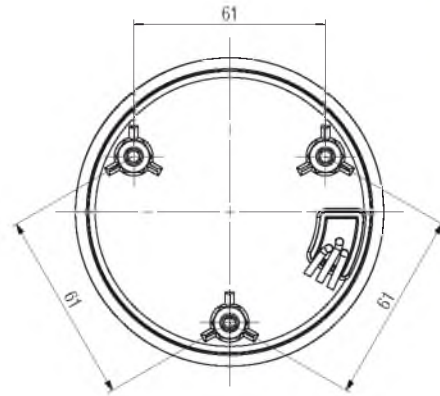

Ürün No Product No	Servis No (Ampülsüz) Service No (Without Bulb)	Volt Voltage	Fonksiyon Functions	Ampul Bulb	Araç Soket Vehicle Socket	Lot (Adet/Piece)
13445F	-	12 V	Sinyal + Pozisyon (Signal + Position)	LED	TYCO (AMP) 282087 - 1	30
13446F	-	24 V				30