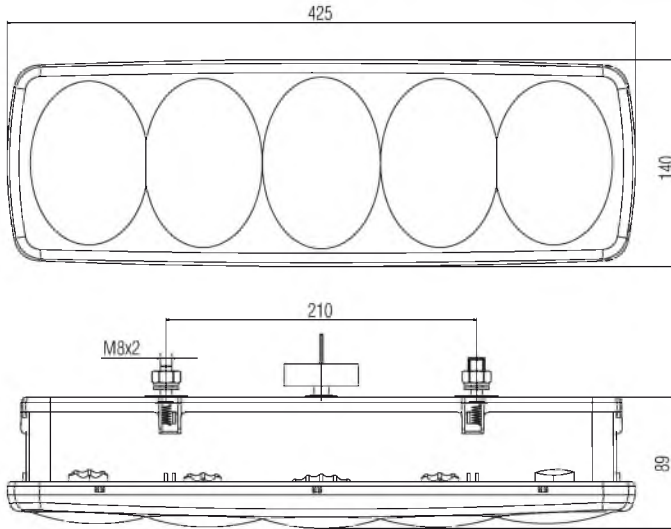

Ürün No Product No	Servis No (Ampülsüz) Service No (Without Bulb)	Volt Voltage	Fonksiyon Functions	Ampul Bulb	Araç Soket Vehicle Socket	Lot (Adet/Piece)
12172F	12172E	12 V	Sis (Fog) Geri Vites (Reverse) Pozisyon (Position) Stop (Stop) Sinyal (Signal) Refleks (Reflex)	P21W / R5W	TYCO (AMP) 4-1437710-1	21