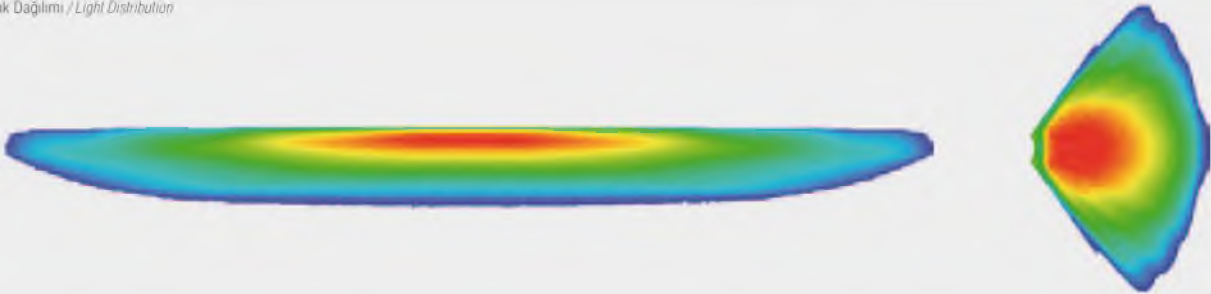

Işık Dağılımı / Light Distribution