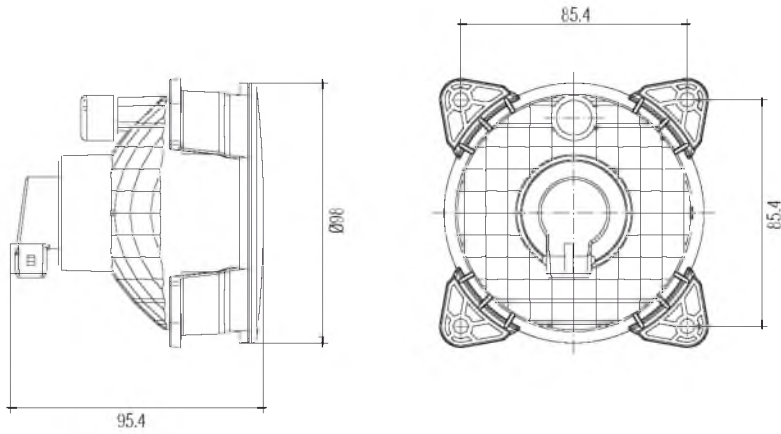

Yeni
New

Ø98 DRL Gündüz Yanan Far / P21W Ø98 DRL Daytime Running Lamp

Araç ön aydınlatma / Vehicle Front Lighting
Ece onaylı / Ece Homologated

Ürün No Product No	Servis No (Ampülsüz) Service No (Without Bulb)	Volt Voltage	Lens Tipi Lens Type	Ampul Bulb	Araç Soket Vehicle Socket	Lot (Adet/Piece)
13983F	13983E	12 V	PC Lens (PC Lens)	P21W	TYCO (AMP) 282762-1	24
13984F	13984E	24 V		P21W		24
13985F	13985E	12 V		P21W / 5W	TYCO (AMP) 282729	24