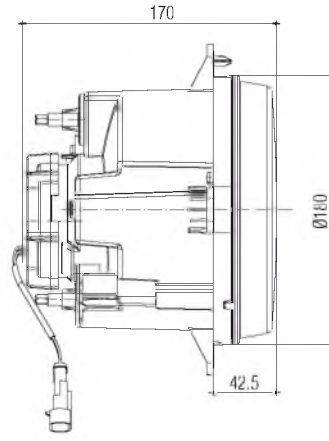

Ürün No Product No	Servis No (Ampülsüz) Service No (Without Bulb)	Volt Voltage	Ayar Tipi Adjustment Type	Cam Tipi Glass Type	Ampul Bulb	Araç Soket Vehicle Socket	Lot (Adet/Piece)
15215F	15215E	12 V	Manuel (Manual)	Çizgisiz (Without Stripe)	H1 / 70W P21 W	TYCO (AMP) 282087-1	12
15216F	15216E	24 V					12