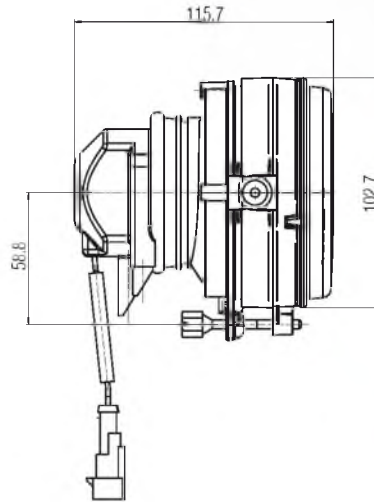

Araç ön aydınlatma / Vehicle Front Lighting
Ece onaylı / Ece Homologated