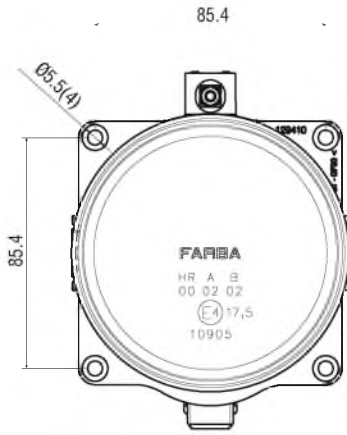

Yeni Cadface Spot Uzun Hüzme + Park (Pozisyon) Far

*New Cadface Spot
High Beam +
Park (Positioning) Lamp*

Araç ön aydınlatma / Vehicle Front Lighting
Ece onaylı / Ece Homologated

Ürün No Product No	Servis No (Ampülsüz) Service No (Without Bulb)	Volt Voltage	Cam Tipi Glass Type	Ampul Bulb	Araç Soket Vehicle Socket	Lot (Adet/Piece)
13114F	13114E	12 V	Çizgisiz (Without Stripe)	H1 / 55W / W5W	TYCO (AMP) 282762-1	30
12939F	12939E	24 V		H1 / 70W / W5W		30