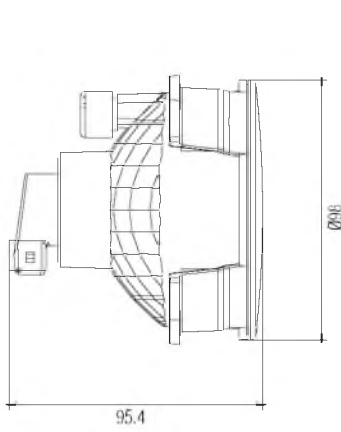

Yeni
New

Ø98 DRL Gündüz Yanan Far / P13W Ø98 DRL Daytime Running Lamp

Araç ön aydınlatma / Vehicle Front Lighting
Ece onaylı / Ece Homologated

Ürün No Product No	Servis No (Ampülsüz) Service No (Without Bulb)	Volt Voltage	Lens Tipi Lens Type	Ampul Bulb	Araç Soket Vehicle Socket	Lot (Adet/Piece)
13987F	13987E	12 V	PC Lens (PC Lens)	P13W	FCI - PPI0001038	24