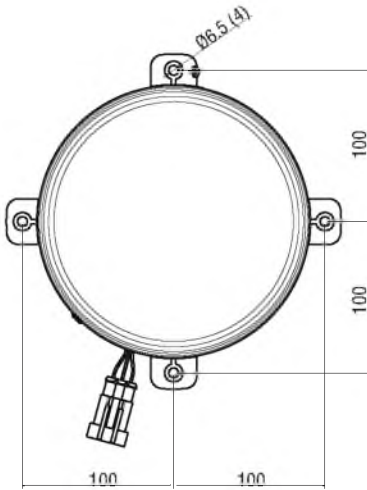

Farbalux Uzun Hüzme Far

Farbalux High Beam Headlamp

Araç ön aydınlatma / Vehicle Front Lighting
Ece onaylı / Ece Homologated