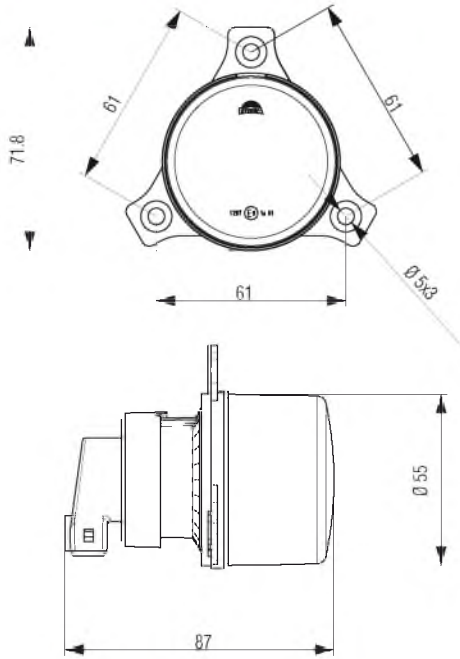

Araç Arka Aydınlatma / Vehicle Rear Lighting
Ece onaylı / Ece Homologated