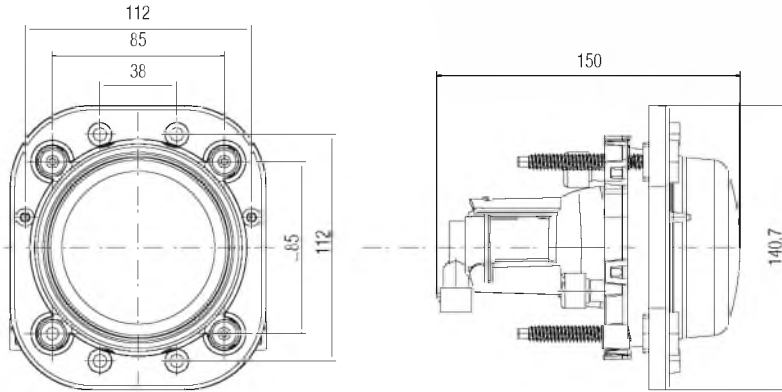

Yeni
New

Ø 55 Merceкли Kısa Hüzme Far

Ø 55 Projected Low Beam

Araç ön aydınlatma / Vehicle Front Lighting
Ece onaylı / Ece Homologated

Işık Dağılımı / Light Distribution

Ürün No Product No	Servis No (Ampülsüz) Service No (Without Bulb)	Volt Voltage	Ayar Tipi Adjustment Type	Cam Tipi Glass Type	Ampul Bulb	Araç Soket Vehicle Socket	Lot (Adet/Piece)
14076F	14076E	12 V	Manuel (Manual)	Çizgisiz (Without Stripe)	H1 / 55W	DELPHI 12059180	24
14075F	14075E	12 V	Ayar Motorlu (With Leveling Actuator)				24
14077F	14077E	24 V	Manuel (Manual)		H1 / 70W		24
14028F	14028E	24 V	Ayar Motorlu (With Leveling Actuator)				24