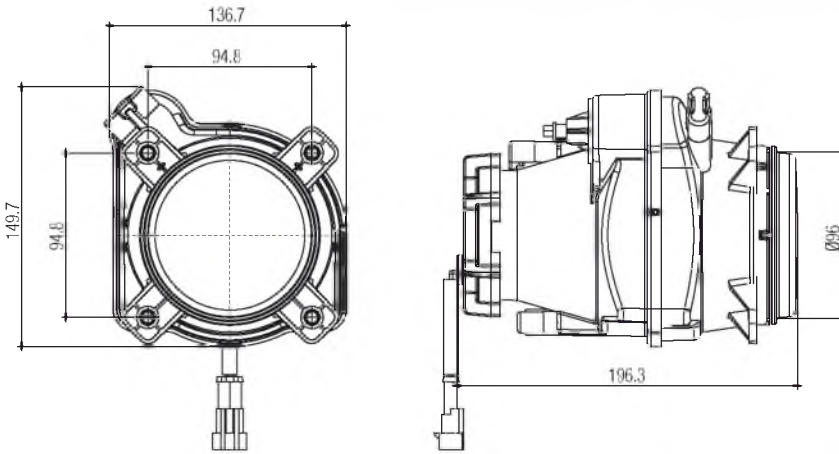

Cadface® Merceklı Kısa Hüzme Far + Pozisyon (Ledli)

*Projected Low Beam +
Positioning (With Led)*

Araç ön aydınlatma / Vehicle Front Lighting
Ece onaylı / Ece Homologated

Ürün No Product No	Servis No (Ampülsüz) Service No (Without Bulb)	Volt Voltage	Ayar Tipi Adjustment Type	Cam Tipi Glass Type	Ampul Bulb	Araç Soket Vehicle Socket	Lot (Adet/Piece)
13569F	13569E	12 V	Manuel (Manual)	Çizgisiz (Without Stripe)	H1 / 55W LED	TYCO (AMP) 282080-1	14
13571F	13571E	24 V			H1 / 70W LED		14
13570F	13570E	12 V	Ayar Motorlu (With Leveling Acuator)		H1 / 55W LED		14
13572F	13572E	24 V			H1 / 70W LED		14