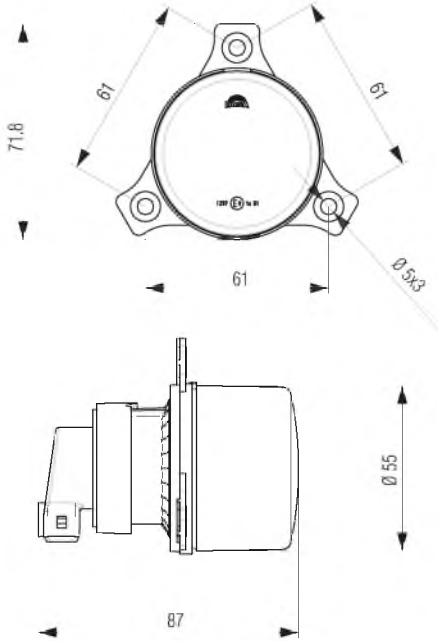

Naturel
Natural

Turuncu
Amber

Ø55 Ön Sinyal Lambası

Ø55 Front Signal Lamp

Araç Ön Aydınlatma / Vehicle Front Lighting
Ece onaylı / Ece Homologated

Ürün No Product No	Servis No (Ampülsüz) Service No (Without Bulb)	Volt Voltage	Lens Tipi Lens Type	Ampul Bulb	Araç Soket Vehicle Socket	Lot (Adet/Piece)
12961F	12961E	12 V	Naturel (Natural)	PY21W	TYCO (AMP) 282762 - 1	60
13080F	13080E	24 V				60
12962F	12962E	12 V	Turuncu (Amber)	P21W		60
13081F	13081E	24 V				60