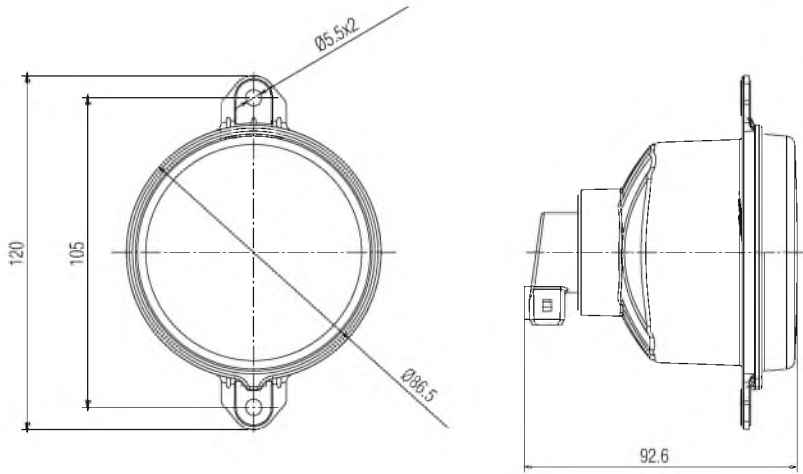

Turuncu
Amber

Naturel
Natural

Ø70 Ön Sinyal Lambası

Ø70 Front Signal Lamp

Araç Ön Aydınlatma / Vehicle Front Lighting
Ece onaylı / Ece Homologated

Ürün No Product No	Servis No (Ampülsüz) Service No (Without Bulb)	Volt Voltage	Lens Tipi Lens Type	Ampul Bulb	Araç Soket Vehicle Socket	Lot (Adet/Piece)
12824F	12824E	12 V	Naturel (Natural)	PY21W	TYCO (AMP) 282762 - 1	24
12830F	12830E	24 V				24
12827F	12827E	12 V	Turuncu (Amber)	P21W		24
12831F	12831E	24 V				24