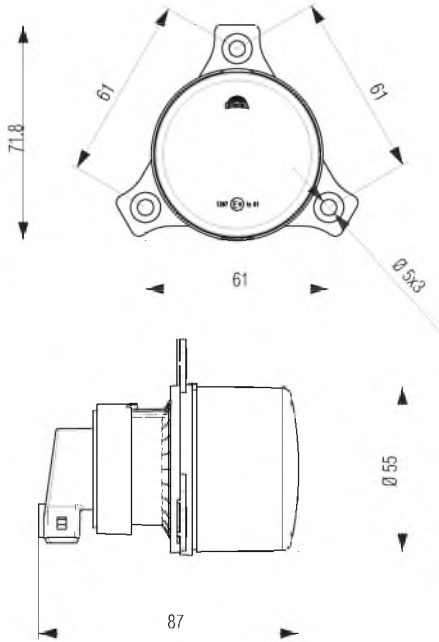

Ürün No Product No	Servis No (Ampülsüz) Service No (Without Bulb)	Volt Voltage	Lens Tipi Lens Type	Ampul Bulb	Araç Soket Vehicle Socket	Lot (Adet/Piece)
12961F	12961E	12 V	Naturel (Natural)	PY21W	TYCO (AMP) 282762 - 1	60
13080F	13080E	24 V				60
12962F	12962E	12 V	Turuncu (Amber)	P21W		60
13081F	13081E	24 V				60