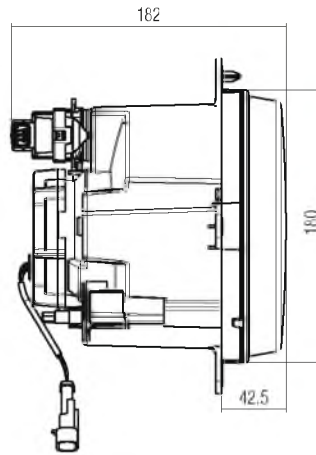

Araç ön aydınlatma / Vehicle Front Lighting
Ece onaylı / Ece Homologated