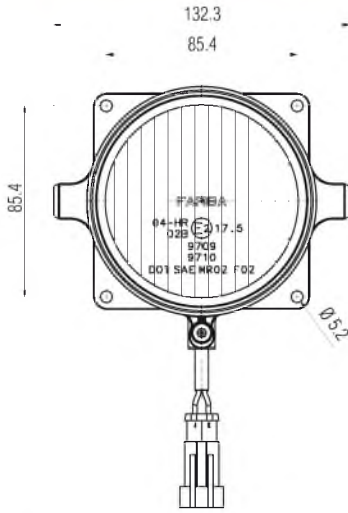

Çizgisiz
Without Stripe

Çizgili
With Stripe

Cadface® Sis Farı

Cadface® Fog Lamp

Araç ön aydınlatma / Vehicle Front Lighting
Ece onaylı / Ece Homologated

Işık Dağılımı / Light Distribution

Ürün No Product No	Servis No (Ampülsüz) Service No (Without Bulb)	Volt Voltage	Cam Tipi Glass Type	Ampul Bulb	Araç Soket Vehicle Socket	Lot (Adet/Piece)
13047F	13047E	12 V	Çizgili (With Stripe)	H1 / 55W	TYCO (AMP) 282080-1	36
13097F	13097E	24 V		H1 / 70W		36
13050F	13050E	12 V	Çizgisiz (Without Stripe)	H1 / 55W		36
13052F	13052E	24 V		H1 / 70W		36