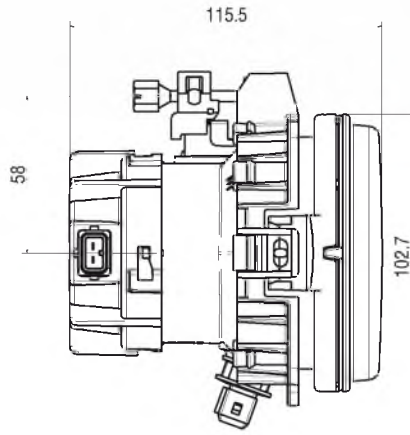

Yeni Cadface Spot Uzun Hüzme + Park (Pozisyon) Far

*New Cadface Spot
High Beam +
Park (Positioning) Lamp*

Araç ön aydınlatma / Vehicle Front Lighting
Ece onaylı / Ece Homologated

Ürün No Product No	Servis No (Ampülsüz) Service No (Without Bulb)	Volt Voltage	Cam Tipi Glass Type	Ampul Bulb	Araç Soket Vehicle Socket	Lot (Adet/Piece)
13114F	13114E	12 V	Çizgisiz (Without Stripe)	H1 / 55W / W5W	TYCO (AMP) 282762-1	30
12939F	12939E	24 V		H1 / 70W / W5W		30