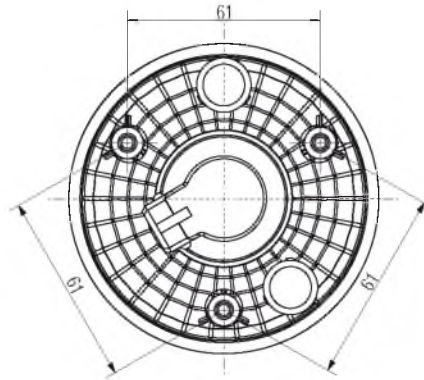

Ürün No Product No	Servis No (Ampülsüz) Service No (Without Bulb)	Volt Voltage	Fonksiyon Functions	Ampul Bulb	Araç Soket Vehicle Socket	Lot (Adet/Piece)
13281F	13281E	12 V	Sis (Fog)	P21W	TYCO (AMP) 282762 - 1	24
13282F	13282E	24 V				24
13517F	13517E	12 V	Sis + Refleks (Fog + Reflex)	P21W	TYCO (AMP) 282762 - 1	24
13518F	13518E	24 V				24
13283F	13283E	12 V	Geri Vites (Reverse)	P21W	TYCO (AMP) 282762 - 1	24
13284F	13284E	24 V				24
15282F	15282E	12 V	Stop + Pozisyon (Stop + Position)	P21W	TYCO (AMP) 282762 - 1	24
15283F	15283E	24 V				24
15284F	15284E	12 V	Sinyal / Turuncu (Signal / Amber)	P21W	TYCO (AMP) 282762 - 1	24
15285F	15285E	24 V				24