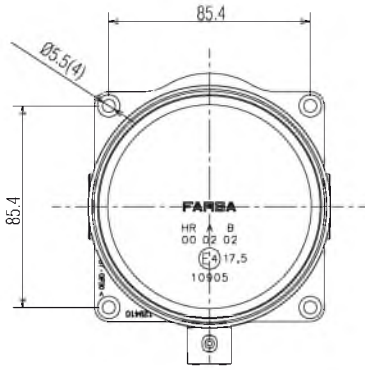

Yeni Cadface Sis Farı

New Cadface Fog Lamp

Araç ön aydınlatma / Vehicle Front Lighting
Ece onaylı / Ece Homologated

Ürün No Product No	Servis No (Ampülsüz) Service No (Without Bulb)	Volt Voltage	Cam Tipi Glass Type	Ampul Bulb	Araç Soket Vehicle Socket	Lot (Adet/Piece)
13177F	13177E	12 V	Çizgisiz (Without Stripe)	H1 / 55W	TYCO (AMP) 282762-1	30
12938F	12938E	24 V		H1 / 70W		30