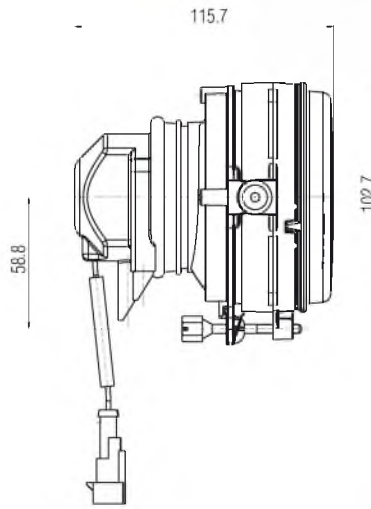

Çizgisiz
Without Stripe

Çizgili
With Stripe

Cadface® Sis Farı

Cadface® Fog Lamp

Araç ön aydınlatma / Vehicle Front Lighting
Ece onaylı / Ece Homologated

Işık Dağılımı / Light Distribution

Ürün No Product No	Servis No (Ampülsüz) Service No (Without Bulb)	Volt Voltage	Cam Tipi Glass Type	Ampul Bulb	Araç Soket Vehicle Socket	Lot (Adet/Piece)
13047F	13047E	12 V	Çizgili (With Stripe)	H1 / 55W	TYCO (AMP) 282080-1	36
13097F	13097E	24 V		H1 / 70W		36
13050F	13050E	12 V	Çizgisiz (Without Stripe)	H1 / 55W		36
13052F	13052E	24 V		H1 / 70W		36