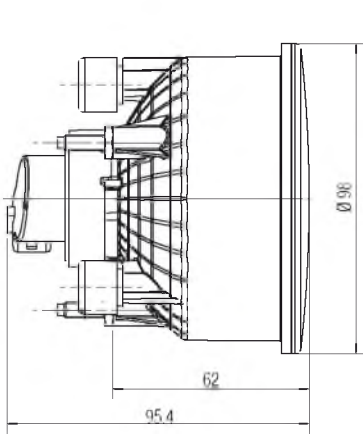

Ürün No Product No	Servis No (Ampülsüz) Service No (Without Bulb)	Volt Voltage	Fonksiyon Functions	Ampul Bulb	Araç Soket Vehicle Socket	Lot (Adet/Piece)
13281F	13281E	12 V	Sis (Fog)	P21W	TYCO (AMP) 282762 - 1	24
13282F	13282E	24 V				24
13517F	13517E	12 V	Sis + Refleks (Fog + Reflex)	P21W	TYCO (AMP) 282762 - 1	24
13518F	13518E	24 V				24
13283F	13283E	12 V	Geri Vites (Reverse)	P21W	TYCO (AMP) 282762 - 1	24
13284F	13284E	24 V				24
15282F	15282E	12 V	Stop + Pozisyon (Stop + Position)	P21W	TYCO (AMP) 282762 - 1	24
15283F	15283E	24 V				24
15284F	15284E	12 V	Sinyal / Turuncu (Signal / Amber)	P21W	TYCO (AMP) 282762 - 1	24
15285F	15285E	24 V				24