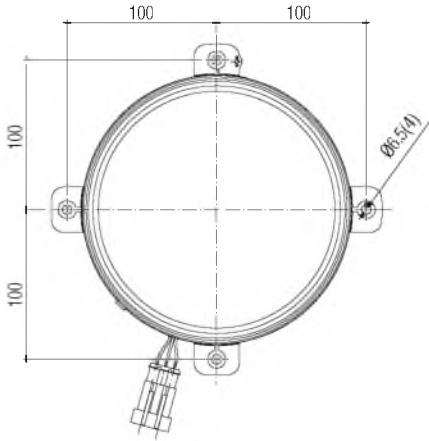

Ürün No Product No	Servis No (Ampülsüz) Service No (Without Bulb)	Volt Voltage	Ayar Tipi Adjustment Type	Cam Tipi Glass Type	Ampul Bulb	Araç Soket Vehicle Socket	Lot (Adet/Piece)
15215F	15215E	12 V	Manuel (Manual)	Çizgisiz (Without Stripe)	H1 / 70W P21 W	TYCO (AMP) 282087-1	12
15216F	15216E	24 V					12