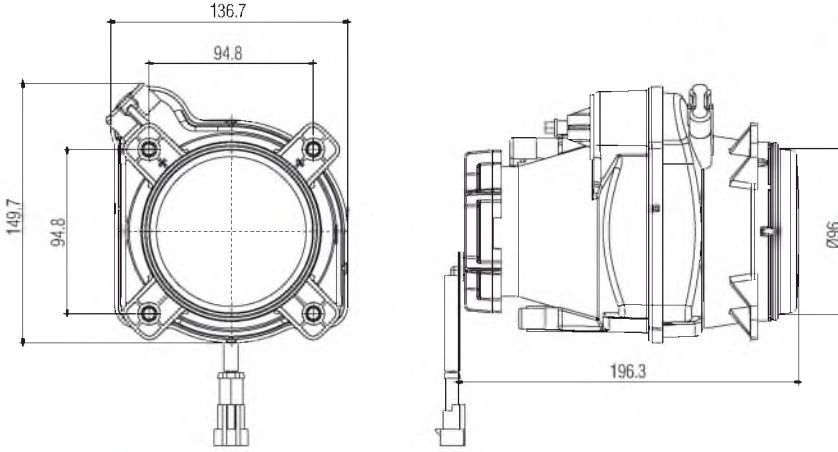

Cadface® Merceklı Kısa Hüzme Far *Projected Low Beam*

Araç ön aydınlatma / *Vehicle Front Lighting*
Ece onaylı / *Ece Homologated*