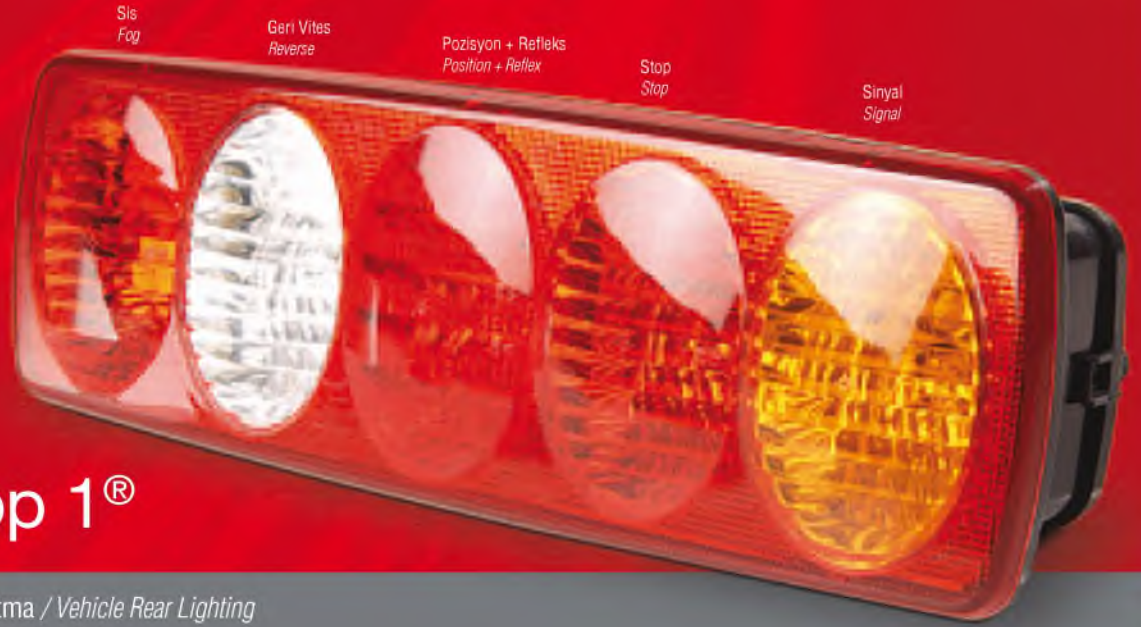

Unistop 1®

Araç Arka Aydınlatma / Vehicle Rear Lighting
Ece onaylı / Ece Homologated