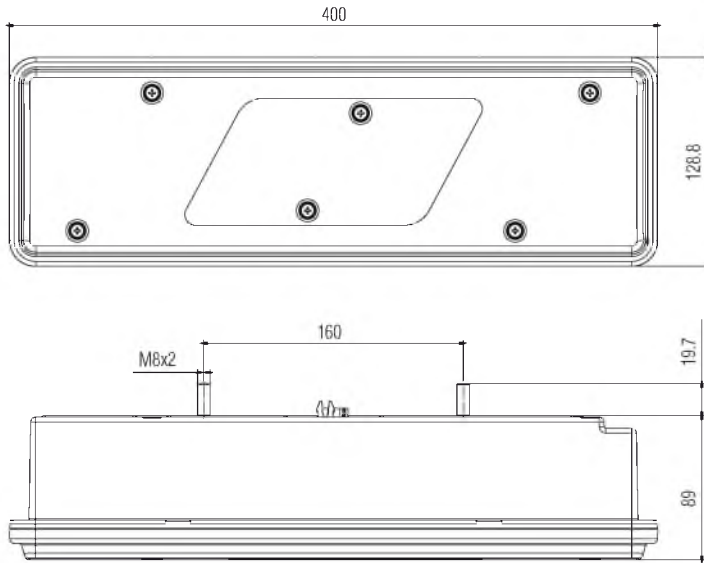

Ürün No Product No	Servis No (Ampülsüz) Service No (Without Bulb)	Volt Voltage	Fonksiyon Functions	Ampul Bulb	Araç Soket Vehicle Socket	Lot (Adet/Piece)
14309F (Sol/Left)	14309E (Sol/Left)	12 V	Sis (Fog) Geri Vites (Reverse) Pozisyon (Position) Stop (Stop) Sinyal (Signal) Refleks (Reflex)	PY21W P21W / R5W	MOLEX 33482-0849	21
14310F (Sağ/Right)	14310E (Sağ/Right)	12 V				21
14311F (Sol/Left)	14311E (Sol/Left)	24 V				21
14312F (Sağ/Right)	14312E (Sağ/Right)	24 V				21