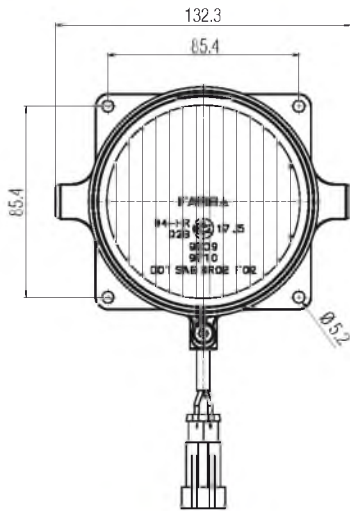

Araç ön aydınlatma / Vehicle Front Lighting
Ece onaylı / Ece Homologated