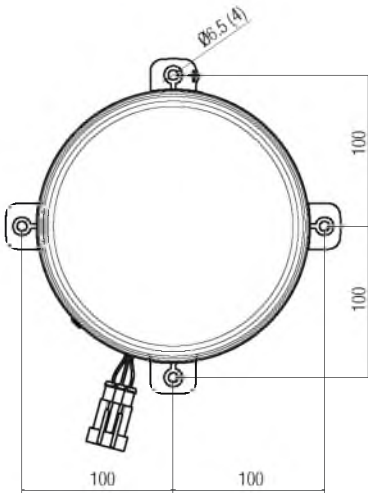

Araç ön aydınlatma / Vehicle Front Lighting
Ece onaylı / Ece Homologated