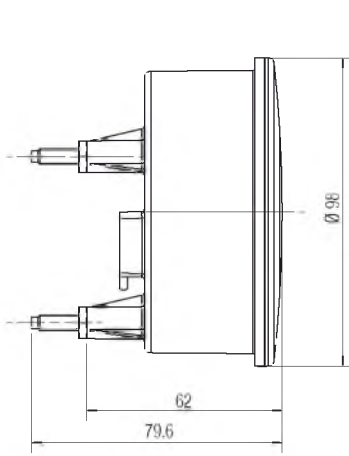

Ürün No Product No	Servis No (Ampülsüz) Service No (Without Bulb)	Volt Voltage	Fonksiyon Functions	Ampul Bulb	Araç Soket Vehicle Socket	Lot (Adet/Piece)
13445F	-	12 V	Sinyal + Pozisyon (Signal + Position)	LED	TYCO (AMP) 282087 - 1	30
13446F	-	24 V				30