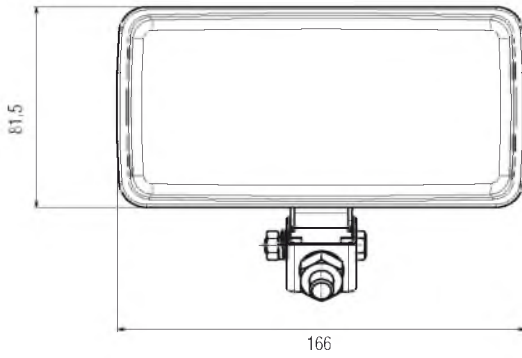

80 x 160 Sis Farı

80 x 160 Fog Lamp

Araç ön aydınlatma / Vehicle Front Lighting
Ece onaylı / Ece Homologated

Işık Dağılımı / Light Distribution

Ürün No Product No	Servis No (Ampülsüz) Service No (Without Bulb)	Volt Voltage	Cam Tipi Glass Type	Ampul Bulb	Araç Soket Vehicle Socket	Lot (Adet/Piece)
12048F	12048E	12 V	Çizgili, Naturel (Stripe, Natural)	H3 / 12V / 55W	-	36