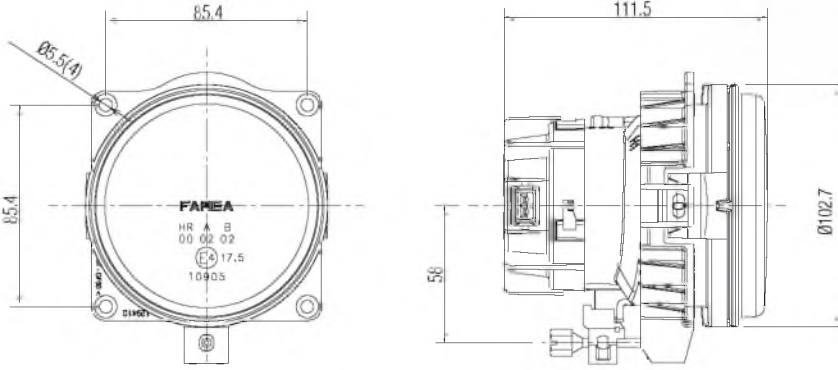

Yeni Cadface Sis Farı

(Askeri araçlar için)

New Cadface Fog Lamp

(For Military Vehicles)

Araç ön aydınlatma / Vehicle Front Lighting
Ece onaylı / Ece Homologated

Ürün No Product No	Servis No (Ampülsüz) Service No (Without Bulb)	Volt Voltage	Cam Tipi Glass Type	Ampul Bulb	Araç Soket Vehicle Socket	Lot (Adet/Piece)
13925F	13925E	12 V	Çizgisiz (Without Stripe)	H1 / 55W	TYCO (AMP) 282762-1	30
13926F	13926E	24 V		H1 / 70W		30