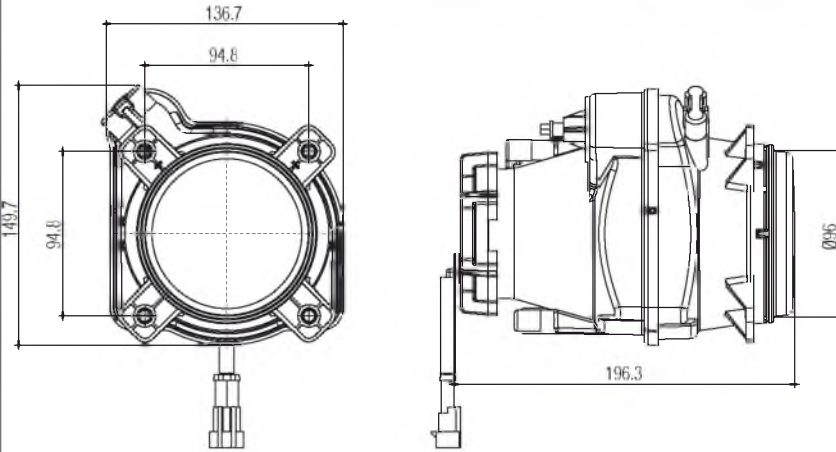

Yeni
New

**Cadface® Merceklı
Kısa Hüzme Far
+ Pozisyon (Ledli)**
(Askeri araçlar için)
*Projected Low Beam
+ Positioning (With Led)*
(For Military Vehicles)

Araç ön aydınlatma / Vehicle Front Lighting
Ece onaylı / Ece Homologated

Işık Dağılımı / Light Distribution

Ürün No Product No	Servis No (Ampülsüz) Service No (Without Bulb)	Volt Voltage	Ayar Tipi Adjustment Type	Cam Tipi Glass Type	Ampul Bulb	Araç Soket Vehicle Socket	Lot (Adet/Piece)
13920F	13920E	12 V	Manuel (Manual)	Çizgisiz (Without Stripe)	H1 / 55W LED	TYCO (AMP) 282080-1	14
13918F	13918E	24 V			H1 / 70W LED		14
13919F	13919E	12 V	Ayar Motorlu (With Leveling Acuator)		H1 / 55W LED		14
13917F	13917E	24 V			H1 / 70W LED		14