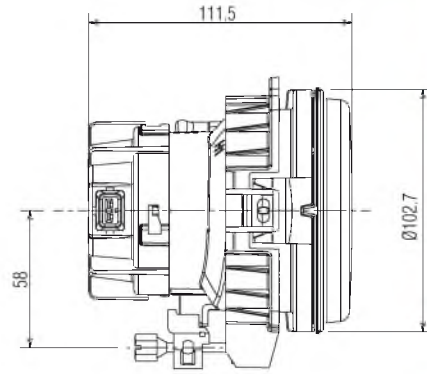

Yeni Cadface Sis Farı

New Cadface Fog Lamp

Araç ön aydınlatma / Vehicle Front Lighting
Ece onaylı / Ece Homologated

Ürün No Product No	Servis No (Ampülsüz) Service No (Without Bulb)	Volt Voltage	Cam Tipi Glass Type	Ampul Bulb	Araç Soket Vehicle Socket	Lot (Adet/Piece)
13177F	13177E	12 V	Çizgisiz (Without Stripe)	H1 / 55W	TYCO (AMP) 282762-1	30
12938F	12938E	24 V		H1 / 70W		30