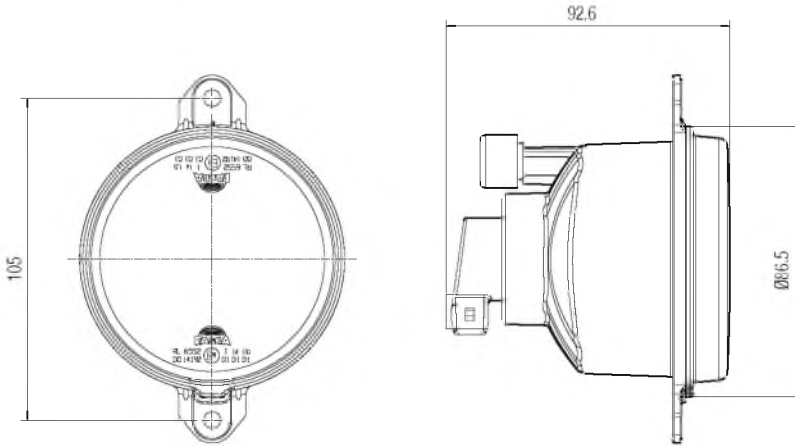

Ürün No Product No	Servis No (Ampülsüz) Service No (Without Bulb)	Volt Voltage	Lens Tipi Lens Type	Ampul Bulb	Araç Soket Vehicle Socket	Lot (Adet/Piece)
13734F	13734E	12 V	PC Lens (PC Lens)	P21W Uzun Ömürlü Long Life	TYCO(AMP) 282762-1	24
13735F	13735E	24 V				24
13964F	13964E	12 V		P21W		24
13965F	13965E	24 V				24