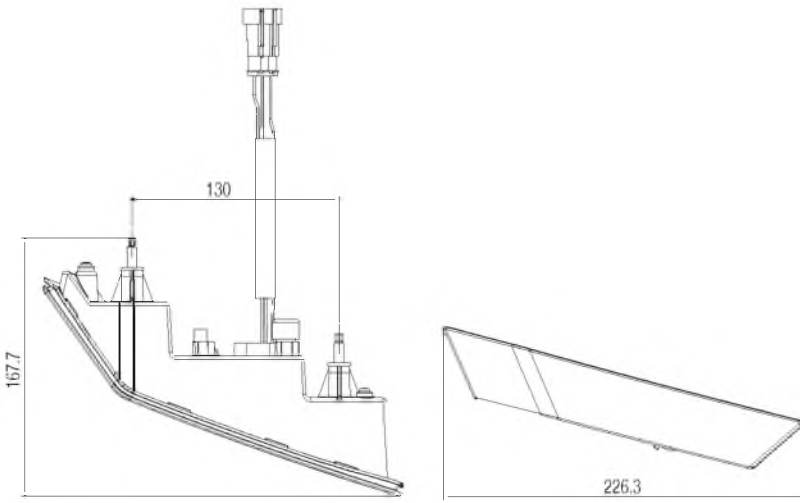

Ürün No Product No	Servis No (Ampülsüz) Service No (Without Bulb)	Volt Voltage	Fonksiyon Functions	Ampul Bulb	Araç Soket Vehicle Socket	Lot (Adet/Piece)
15245F (Sol/Left)	15245E (Sol/Left)	24 V	Sinyal + Pozisyon (Signal + Position)	LED	TYCO (AMP) 282087 - 1	20
15246F (Sağ/Right)	15246E (Sağ/Right)					20
15287F (Sol/Left)	15287E (Sol/Left)	12 V				20
15288F (Sağ/Right)	15288E (Sağ/Right)					20