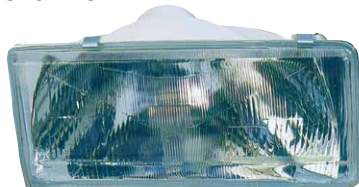

**CT****A-X '87-'95****B-X '82****BELNGO '96-'02****552-1103-RD-LD-E**

HEAD LAMP  
R 95618746  
L 95618747  
R 95618744  
L 95618743  
6PCS  
5.95CFT

43T

H4/W5W

**552-1102-LD-E**

HEAD LAMP  
R 480441  
L 480442  
6PCS 5.47CFT