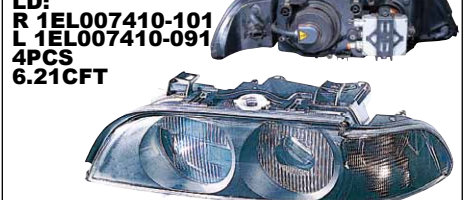

LD:
R 63128386564
L 63128386563
4PCS 6.21CFT

D2S/HB3/PY21W/W5W

ELEC,W/S MOTOR

444-1121-RD LDHMD

HEAD LAMP

LD:
R 1EL007410-101
L 1EL007410-091
4PCS
6.21CFT

D2S/HB3/PY21W/H6W

47#444-1121-EYN