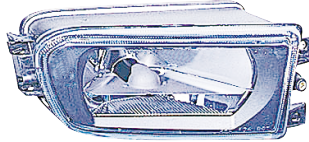

444-2003-AQ/UQ

FOG LAMP

R LAA621 R 712370301129
L LAA622 L 712370201129
24PCS
5.04CFT