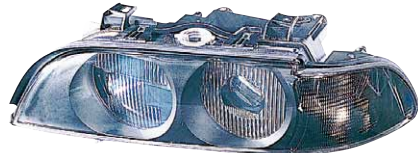

444-1121-RD EMD

HEAD LAMP

R
L
4PCS 6.21CFT