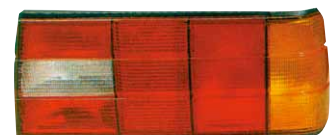

WY5W

'83-'91

LOW BEAM

HIGH BEAM

344-1602-AE

FRONT LAMP
R
L
20PCS 1.14CFT

444-1901

TAIL LAMP
R 63211386942
L 63211386941
PCS
CFT