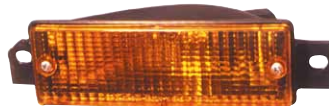

HIGH BEAM

H1

344-1602-AE

FRONT LAMP
R
L
20PCS 1.14CFT