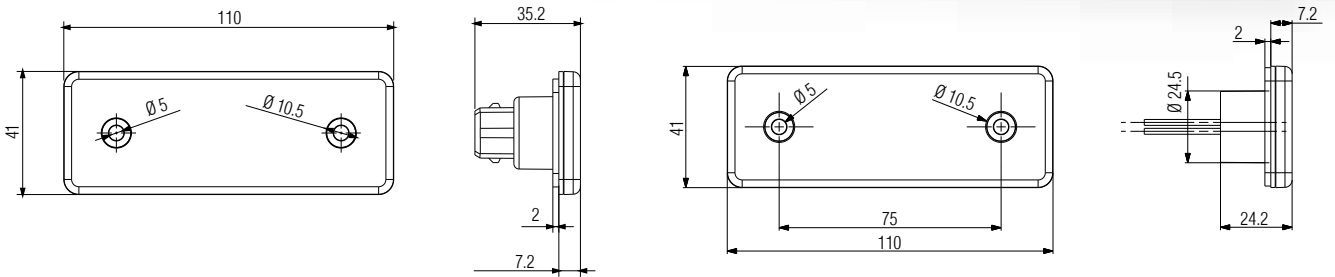

Yan Pozisyon + Refleks Lambası

Side Marker + Reflex Lamp

Araç ön aydınlatma / Vehicle front lighting
Ece onaylı / Ece homologated

Ürün No Product No	Servis No (Ampülsüz) Service No. (Without Bulb)	Volt Voltage	Fonksiyon Function	Lens Tipi Lens Type	Ampul Bulb	Araç Soket Vehicle Socket	Lot (Adet/Piece)
13154F	13154E	12 V	Kablolu (With Cable)	Turuncu (Amber)	LED	TYCO (AMP) 282104-1	160
13426F	13426E	24 V					160
13153F	13153E	12 V	Kablosuz (Without Cable)			TYCO (AMP) 282762 - 1	160
13425F	13425E	24 V					160