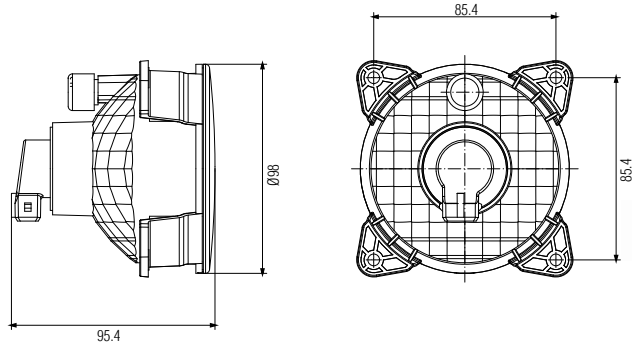

Ø98 DRL

Gündüz Yanan Far / P21W

Ø98 DRL Daytime Running Lamp

Araç ön aydınlatma / Vehicle Front Lighting
Ece onaylı / Ece Homologated

Ürün No Product No	Servis No (Ampülsüz) Service No. (Without Bulb)	Volt Voltage	Lens Tipi Lens Type	Ampul Bulb	Araç Soket Vehicle Socket	Lot (Adet/Piece)
13983F	13983E	12 V	PC Lens (PC Lens)	P21 W	TYCO (AMP) 282762-1	24
13984F	13984E	24 V				24
13985F	13985E	12 V		P21 W / 5W	TYCO (AMP) 282729	24