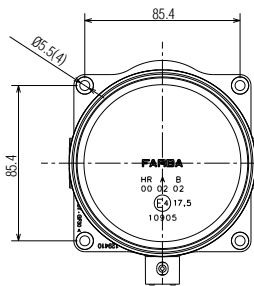

Yeni Cadface Sis Farı

New Cadface Fog Lamp

Araç ön aydınlatma / Vehicle front lighting
Ece onaylı / Ece homologated

Ürün No Product No	Servis No (Ampülsüz) Service No (Without Bulb)	Volt Voltage	Cam Tipi Glass Type	Ampul Bulb	Araç Soket Vehicle Socket	Lot (Adet/Piece)
13177F	13177E	12 V	Çizgisiz (Without Stripe)	H1 / 55W	TYCO (AMP) 282762-1	30
12938F	12938E	24 V		H1 / 70W		30