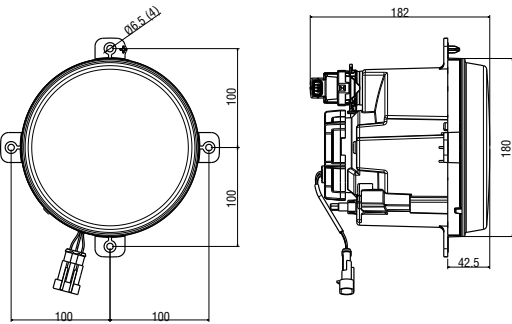

Farbalux Uzun Hüzme Far Farbalux High Beam Headlamp

Araç ön aydınlatma / Vehicle Front Lighting
Ece onaylı / Ece Homologated

Ürün No Product No	Servis No (Ampülsüz) Service No (Without Bulb)	Volt Voltage	Ayar Tipi Adjustment Type	Cam Tipi Glass Type	Ampul Bulb	Araç Soket Vehicle Socket	Lot (Adet/Piece)
13180F	13180E	12 V	Manuel (Manual)	Çizgisiz (Without Stripe)	H1/55W	TYCO (AMP) 282080-1	12
13181F	13181E	24 V			H1/70W		12