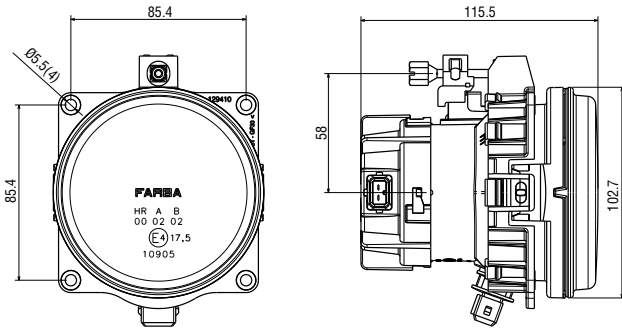

Yeni Cadface Spot Uzun Hüzme Far

New Cadface Spot High Beam Lamp

Araç ön aydınlatma / Vehicle Front Lighting
Ece onaylı / Ece Homologated

Ürün No Product No	Servis No (Ampülsüz) Service No (Without Bulb)	Volt Voltage	Cam Tipi Glass Type	Ampul Bulb	Araç Soket Vehicle Socket	Lot (Adet/Piece)
13574F	13574E	12 V	Çizgisiz (Without Stripe)	H1 / 55W	TYCO (AMP) 282762-1	30
13575F	13575E	24 V		H1 / 70W		30