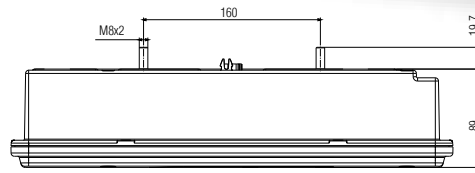

Unistop 3[®]

Araç arka aydınlatma / Vehicle rear lighting
Ece onaylı / Ece homologated

Stop + Pozisyon
Stop + Position

Sinyal
Signal

Geri Vites
Reverse

Refleks
Reflex

Sis
Fog

Ürün No Product No	Servis No (Ampülsüz) Service No (Without Bulb)	Volt Voltage	Fonksiyon Functions	Ampul Bulb	Araç Soket Vehicle Socket	Lot (Adet/Piece)
14309F (Sol/Left)	14309E (Sol/Left)	12 V	Sis (Fog)	PY21W P21W / R5W	MOLEX 33482-0849	21
14310F (Sağ/Right)	14310E (Sağ/Right)	12 V	Geri Vites (Reverse) Pozisyon (Position)			21
14311F (Sol/Left)	14311E (Sol/Left)	24 V	Stop (Stop)			21
14312F (Sağ/Right)	14312E (Sağ/Right)	24 V	Sinyal (Signal) Refleks (Reflex)			21