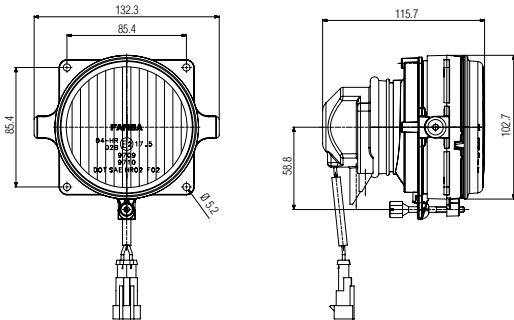

Cadface® Sis Farı

Cadface® Fog Lamp

Araç ön aydınlatma / Vehicle Front Lighting
Ece onayı / Ece Homologated

Çizgili
With Stripe

Çizgisiz
Without Stripe