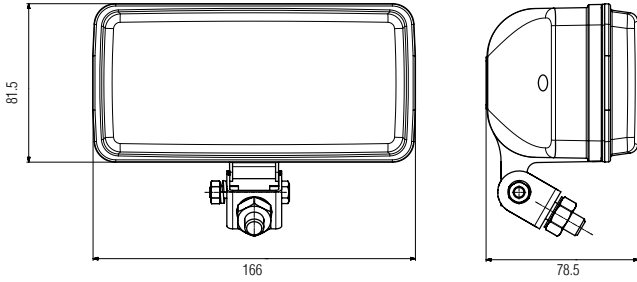

80 x 160 Sis Farı 80 x 160 Fog Lamp

Araç ön aydınlatma / Vehicle front lighting
Ece onaylı / Ece homologated

Ürün No Product No	Servis No (Ampülsüz) Service No (Without Bulb)	Volt Voltage	Cam Tipi Glass Type	Ampul Bulb	Araç Soket Vehicle Socket	Lot (Adet/Piece)
12048F	12048E	12 V	Çizgili, Naturel (Stripe, Natural)	H3 / 12V / 55W	-	36