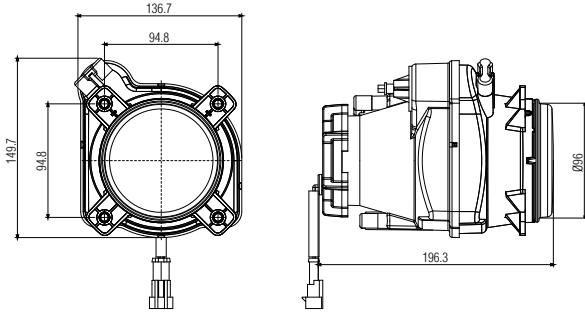

Cadface® Merceкли Kısa Hüzme Far + Pozisyon (Ledli) Projected Low Beam + Positioning (With Led)

Araç ön aydınlatma / Vehicle front lighting
Ece onaylı / Ece homologated

Ürün No Product No	Servis No (Ampülsüz) Service No (Without Bulb)	Volt Voltage	Ayar Tipi Adjustment Type	Lens Tipi Lens Type	Ampul Bulb	Araç Soket Vehicle Socket	Lot (Adet/Piece)
12599F	12599E	12 V	Manuel (Manual)	PC Lens (PC Lens)	H1 / 55W LED	TYCO (AMP) 282080 - 1	14
12601F	12601E	12 V	Ayar Motorlu (With Leveling Acuator)				14