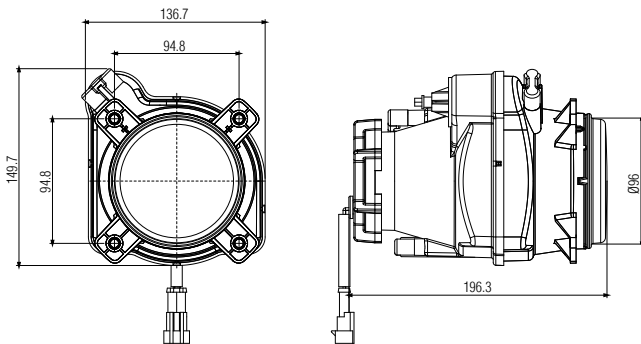

Cadface® Merceklı Kısa Hüzme Far + Pozisyon (Ledli) Projected Low Beam + Positioning (With Led)

Araç ön aydınlatma / Vehicle front lighting
Ece onaylı / Ece homologated

Ürün No Product No	Servis No (Ampülsüz) Service No (Without Bulb)	Volt Voltage	Ayar Tipi Adjustment Type	Cam Tipi Glass Type	Ampul Bulb	Araç Soket Vehicle Socket	Lot (Adet/Piece)
13569F	13569E	12 V	Manuel (Manual)	Çizgisiz (Without Stripe)	H1/55W LED	TYCO (AMP) 282080-1	14
13571F	13571E	24 V			H1/70W LED		14
13570F	13570E	12 V	Ayar Motorlu (With Leveling Acuator)		H1/55W LED		14
13572F	13572E	24 V			H1/70W LED		14