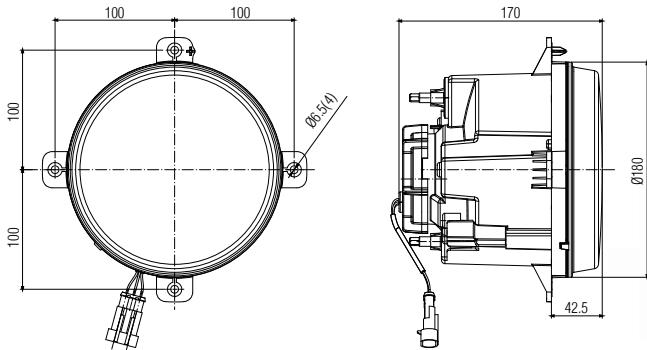

Farbalux Uzun Hüzme + DRL / Gündüz Yanan Far Farbalux High Beam + DRL / Daytime Running Lamp

Araç ön aydınlatma / Vehicle front lighting
Ece onaylı / Ece homologated

Ürün No Product No	Servis No (Ampülsüz) Service No (Without Bulb)	Volt Voltage	Ayar Tipi Adjustment Type	Cam Tipi Glass Type	Ampul Bulb	Araç Soket Vehicle Socket	Lot (Adet/Piece)
15215F	15215E	12 V	Manuel (Manual)	Çizgisiz (Without Stripe)	H1 / 70W P21 W	TYGO (AMP) 282087-1	12
15216F	15216E	24 V					12