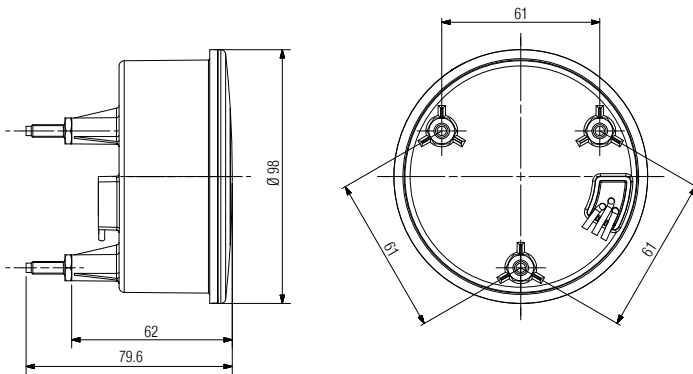

Ürün No Product No	Servis No (Ampülsüz) Service No (Without Bulb)	Volt Voltage	Fonksiyon Functions	Ampul Bulb	Araç Soket Vehicle Socket	Lot (Adet/Piece)
13277F	-	12 V	Stop + Pozisyon (Stop + Position)	LED	TYCO (AMP) 282087 - 1	30
13278F	-	24 V				30