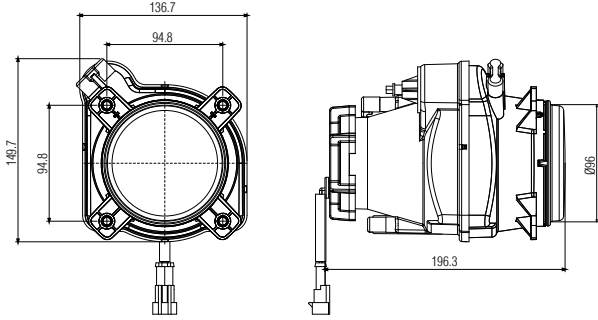

Araç ön aydınlatma / Vehicle Front Lighting
Ece onayı / Ece Homologated