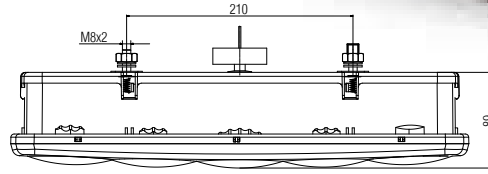

Unistop 1®

Araç arka aydınlatma / Vehicle rear lighting
Ece onaylı / Ece homologated

Ürün No Product No	Servis No (Ampülsüz) Service No (Without Bulb)	Volt Voltage	Fonksiyon Functions	Ampul Bulb	Araç Soket Vehicle Socket	Lot (Adet/Piece)
12172F	12172E	12 V	Sis (Fog) Geri Vites (Reverse) Pozisyon (Position) Stop (Stop) Sinyal (Signal) Refleks (Reflex)	P21W / R5W	TYCO (AMP) 4-1437710-1	21