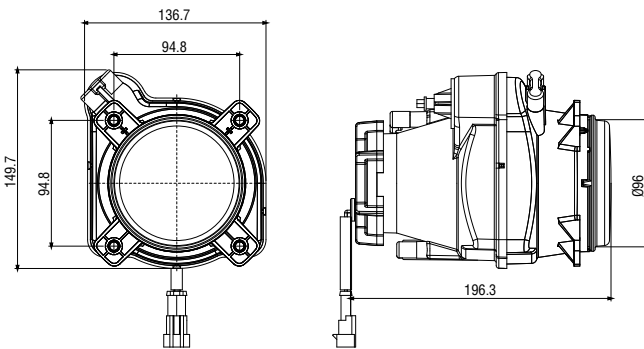

Cadface® Merceкли Kısa Hüzme Far + Pozisyon (Ledli/Siyah Çerçevesli) Projected Low Beam + Positioning (With Led/Black Frame)

Araç ön aydınlatma / Vehicle front lighting
Ece onaylı / Ece homologated

Ürün No Product No	Servis No (Ampülsüz) Service No (Without Bulb)	Volt Voltage	Ayar Tipi Adjustment Type	Cam Tipi Glass Type	Ampul Bulb	Araç Soket Vehicle Socket	Lot (Adet/Piece)
15218F	15218E	12 V	Manuel (Manual)	Çizgisiz (Without Stripe)	H1/55W LED	TYCO (AMP) 282080-1	14
15219F	15219E	24 V			H1/70W LED		14
15220F	15220E	12 V	Ayar Motorlu (With Leveling Acuator)		H1/55W LED		14
15221F	15221E	24 V			H1/70W LED		14