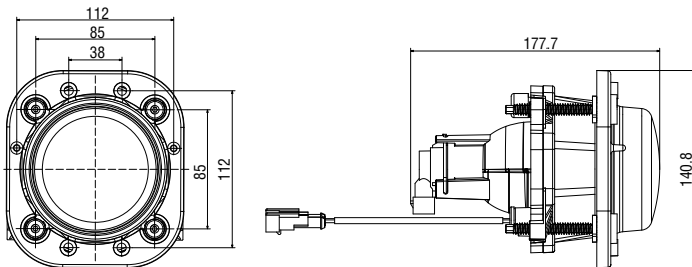

Bi-Halogen Kısa + Uzun Hızme Far Bi-Halogen Low + High Beam Lamp

Araç ön aydınlatma / Vehicle Front Lighting
Ece onayı / Ece Homologated