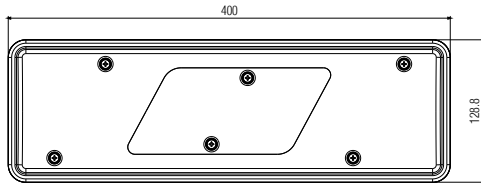

Unistop 3[®]

Araç arka aydınlatma / Vehicle rear lighting
Ece onaylı / Ece homologated

Stop + Pozisyon
Stop + Position

Sinyal
Signal

Geri Vites
Reverse

Refleks
Reflex

Sis
Fog

Ürün No Product No	Servis No (Ampülsüz) Service No (Without Bulb)	Volt Voltage	Fonksiyon Functions	Ampul Bulb	Araç Soket Vehicle Socket	Lot (Adet/Piece)
14309F (Sol/Left)	14309E (Sol/Left)	12 V	Sis (Fog)	PY21W P21W / R5W	MOLEX 33482-0849	21
14310F (Sağ/Right)	14310E (Sağ/Right)	12 V	Geri Vites (Reverse) Pozisyon (Position)			21
14311F (Sol/Left)	14311E (Sol/Left)	24 V	Stop (Stop)			21
14312F (Sağ/Right)	14312E (Sağ/Right)	24 V	Sinyal (Signal) Refleks (Reflex)			21