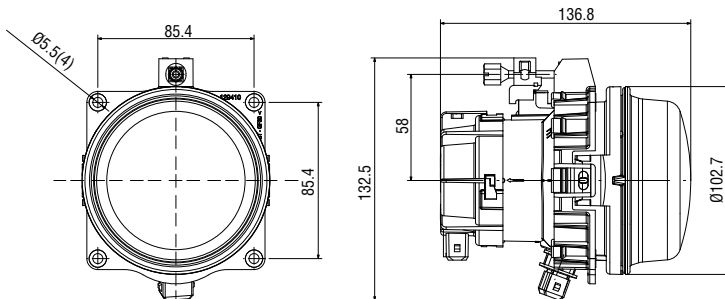

Yeni Cadface Spot Uzun Hüzme + Park (Pozisyon) Far (Uzun Camlı) New Cadface Spot High Beam + Park (Positioning) Lamp (Long Glass)

Araç ön aydınlatma / Vehicle Front Lighting
Ece onaylı / Ece Homologated

Ürün No Product No	Servis No (Ampülsüz) Service No (Without Bulb)	Volt Voltage	Cam Tipi Glass Type	Ampul Bulb	Araç Soket Vehicle Socket	Lot (Adet/Piece)
14217F	14217E	12 V	Çizgisiz (Without Stripe)	H1/55W	TYCO (AMP) 282762-1	30
14086F	14086E	24 V		H1/70W		30