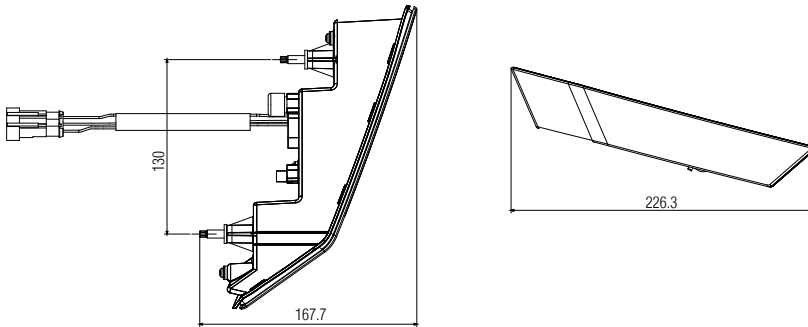

Ledli Ön Sinyal + Pozisyon Lambası Front Signal + Position Lamp With LED

Araç ön aydınlatma / Vehicle front lighting
Ece onaylı / Ece homologated

Ürün No Product No	Servis No (Ampülsüz) Service No. (Without Bulb)	Volt Voltage	Fonksiyon Functions	Ampul Bulb	Araç Soket Vehicle Socket	Lot (Adet/Piece)
15245F (Sol/Left)	15245E (Sol/Left)	24 V	Sinyal + Pozisyon (Signal + Position)	LED	TYCO (AMP) 282087 - 1	20
15246F (Sağ/Right)	15246E (Sağ/Right)					20
15287F (Sol/Left)	15287E (Sol/Left)	12 V				20
15288F (Sağ/Right)	15288E (Sağ/Right)					20