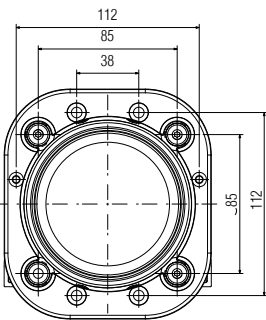

Ø 55 Merceklı Kısa Hüzme Far Ø 55 Projected Low Beam

Araç ön aydınlatma / Vehicle Front Lighting
Ece onaylı / Ece Homologated