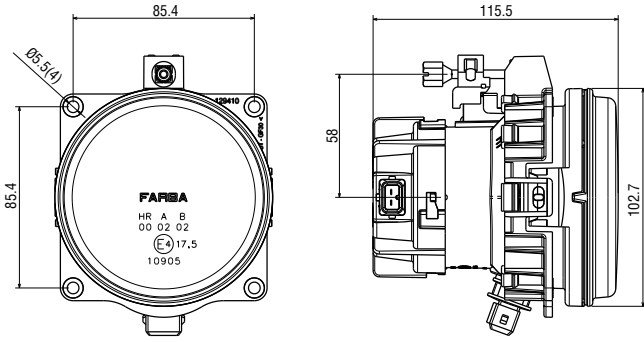

Yeni Cadface Spot Uzun Hüzme + Park (Pozisyon) Far

New Cadface Spot High Beam + Park (Positioning) Lamp

Araç ön aydınlatma / Vehicle Front Lighting
Ece onaylı / Ece Homologated

Ürün No Product No	Servis No (Ampülsüz) Service No (Without Bulb)	Volt Voltage	Cam Tipi Glass Type	Ampul Bulb	Araç Soket Vehicle Socket	Lot (Adet/Piece)
13114F	13114E	12 V	Çizgisiz (Without Stripe)	H1 / 55W / W5W	TYCO (AMP) 282762-1	30
12939F	12939E	24 V		H1 / 70W / W5W		30