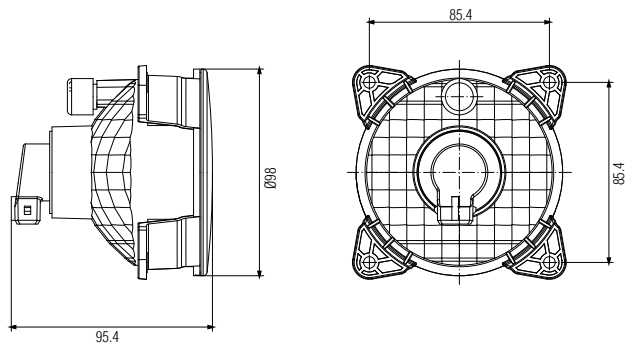

Ø98 DRL

Gündüz Yanan Far / P13W

Ø98 DRL Daytime Running Lamp

Araç ön aydınlatma / Vehicle Front Lighting
Ece onaylı / Ece Homologated

Ürün No Product No	Servis No (Ampülsüz) Service No. (Without Bulb)	Volt Voltage	Lens Tipi Lens Type	Ampul Bulb	Araç Soket Vehicle Socket	Lot (Adet/Piece)
13987F	13987E	12 V	PC Lens (PC Lens)	P13 W	FCI - PPI0001038	24