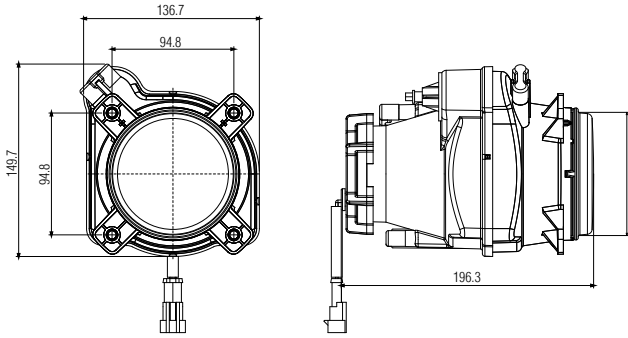

Cadface® Merceklı Kısa Hüzme Far Projected Low Beam

Araç ön aydınlatma / Vehicle Front Lighting
Ece onaylı / Ece Homologated

Ürün No Product No	Servis No (Ampülsüz) Service No (Without Bulb)	Volt Voltage	Ayar Tipi Adjustment Type	Cam Tipi Glass Type	Ampul Bulb	Araç Soket Vehicle Socket	Lot (Adet/Piece)
13119F	13119E	12 V	Manuel (Manual)	Çizgisiz (Without Stripe)	H1 / 55W	TYCO (AMP) 282080-1	14
13120F	13120E	24 V			H1 / 70W		14
13121F	13121E	12 V	Ayar Motorlu (With Leveling Acuator)		H1 / 55W		14
13122F	13122E	24 V			H1 / 70W		14