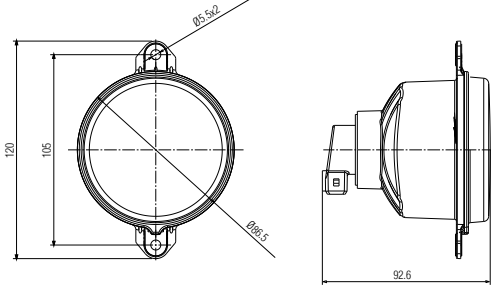

Ø70 Ön Sinyal Lambası Ø70 Front Signal Lamp

Araç ön aydınlatma / Vehicle Front Lighting
Ece onaylı / Ece Homologated

Ürün No Product No	Servis No (Ampülsüz) Service No (Without Bulb)	Volt Voltage	Lens Tipi Lens Type	Ampul Bulb	Araç Soket Vehicle Socket	Lot (Adet/Piece)
12824F	12824E	12 V	Naturel (Natural)	PY21W	TYCO(AMP) 282762-1	24
12830F	12830E	24 V				24
12827F	12827E	12 V	Turuncu (Amber)	P21W		24
12831F	12831E	24 V				24