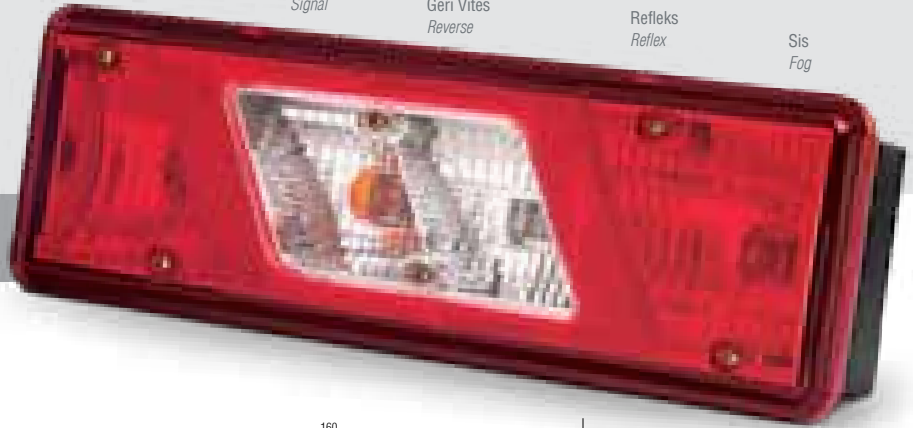

Unistop 3[®]

Araç arka aydınlatma / Vehicle rear lighting
Ece onaylı / Ece homologated

Stop + Pozisyon
Stop + Position

Sinyal
Signal

Geri Vites
Reverse

Refleks
Reflex

Sis
Fog

Ürün No Product No	Servis No (Ampülsüz) Service No (Without Bulb)	Volt Voltage	Fonksiyon Functions	Ampul Bulb	Araç Soket Vehicle Socket	Lot (Adet/Piece)
14309F (Sol/Left)	14309E (Sol/Left)	12 V	Sis (Fog)	PY21W P21W / R5W	MOLEX 33482-0849	21
14310F (Sağ/Right)	14310E (Sağ/Right)	12 V	Geri Vites (Reverse) Pozisyon (Position)			21
14311F (Sol/Left)	14311E (Sol/Left)	24 V	Stop (Stop)			21
14312F (Sağ/Right)	14312E (Sağ/Right)	24 V	Sinyal (Signal) Refleks (Reflex)			21