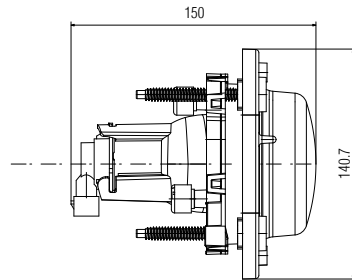

Ø 55 Merceklı Kısa Hüzme Far Ø 55 Projected Low Beam

Araç ön aydınlatma / Vehicle Front Lighting
Ece onaylı / Ece Homologated