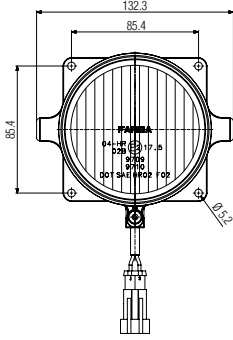

Cadface® Spot Uzun Hüzme Far

Cadface® Spot High Beam Lamp

Araç ön aydınlatma / Vehicle front lighting
Ece onaylı / Ece homologated

Çizgisiz
Without Stripe

Çizgili
With Stripe

Ürün No Product No	Servis No (Ampülsüz) Service No (Without Bulb)	Volt Voltage	Cam Tipi Glass Type	Ampul Bulb	Araç Soket Vehicle Socket	Lot (Adet/Piece)
13048F	13048E	12 V	Çizgili (With Stripe)	H1 / 55W	TYCO (AMP) 282080-1	36
13098F	13098E	24 V		H1 / 70W		36
13051F	13051E	12 V	Çizgisiz (Without Stripe)	H1 / 55W	TYCO (AMP) 282080-1	36
13076F	13076E	24 V		H1 / 70W		36