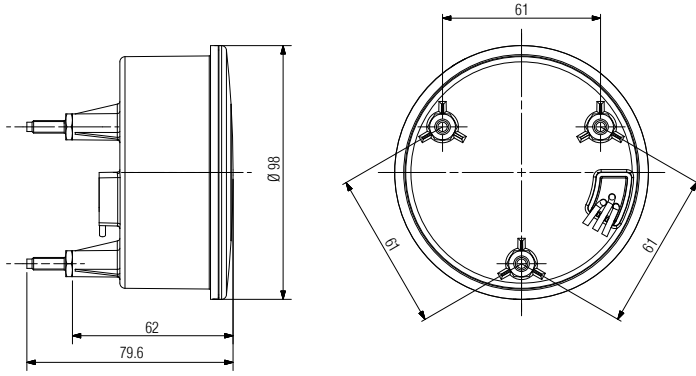

Ø98 Tekli Sinyal Lambası (Ledli)

Ø98 Single Signal

Araç arka aydınlatma / Vehicle rear lighting
Ece onaylı / Ece homologated

Ürün No Product No	Servis No (Ampülsüz) Service No (Without Bulb)	Volt Voltage	Fonksiyon Functions	Ampul Bulb	Araç Soket Vehicle Socket	Lot (Adet/Piece)
13961F	-	12 V	Sinyal (Signal)	LED	TYCO (AMP) 282080 - 1	30
13962F	-	24 V				30