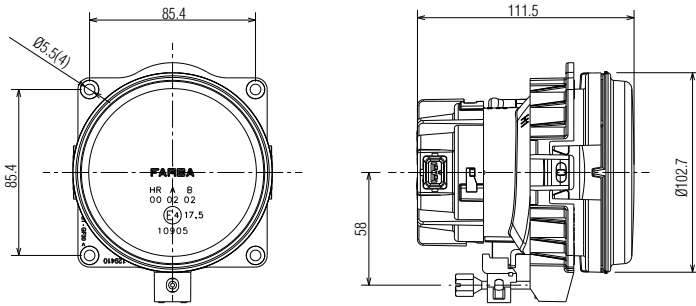

Yeni Cadface Sis Farı

(Askeri araçlar için)

New Cadface Fog Lamp

(For Military Vehicles)

Araç ön aydınlatma / Vehicle Front Lighting
Ece onayı / Ece Homologated