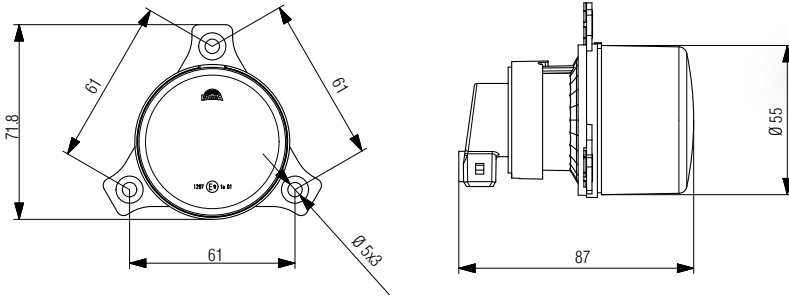

Ø55 Ön Pozisyon Lambası

Ø55 Front Positioning Lamp

Araç ön aydınlatma / Vehicle front lighting
Ece onaylı / Ece homologated

Ürün No Product No	Servis No (Ampülsüz) Service No. (Without Bulb)	Volt Voltage	Lens Tipi Lens Type	Ampul Bulb	Araç Soket Vehicle Socket	Lot (Adet/Piece)
13567F	13567E	12 V	Naturel (Natural)	R5W	TYCO (AMP) 282762 - 1	60
13568F	13568E	24 V				60