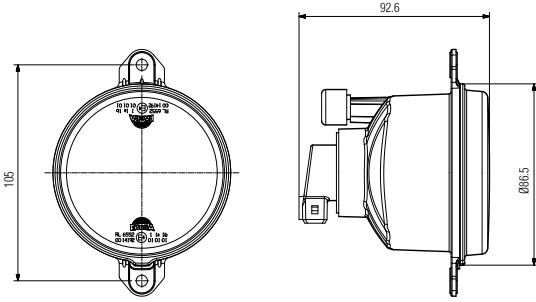

Ø70 DRL Gündüz Yanan Far / P13W Ø70 DRL Daytime Running Lamp

Araç ön aydınlatma / Vehicle front lighting
Ece onaylı / Ece homologated

Ürün No Product No	Servis No (Ampülsüz) Service No. (Without Bulb)	Volt Voltage	Lens Tipi Lens Type	Ampul Bulb	Araç Soket Vehicle Socket	Lot (Adet/Piece)
13734F	13734E	12 V	PC Lens (PC Lens)	P21W Uzun Ömürlü Long Life	TYCO(AMP) 282762-1	24
13735F	13735E	24 V				24
13964F	13964E	12 V		P21W		24
13965F	13965E	24 V				24