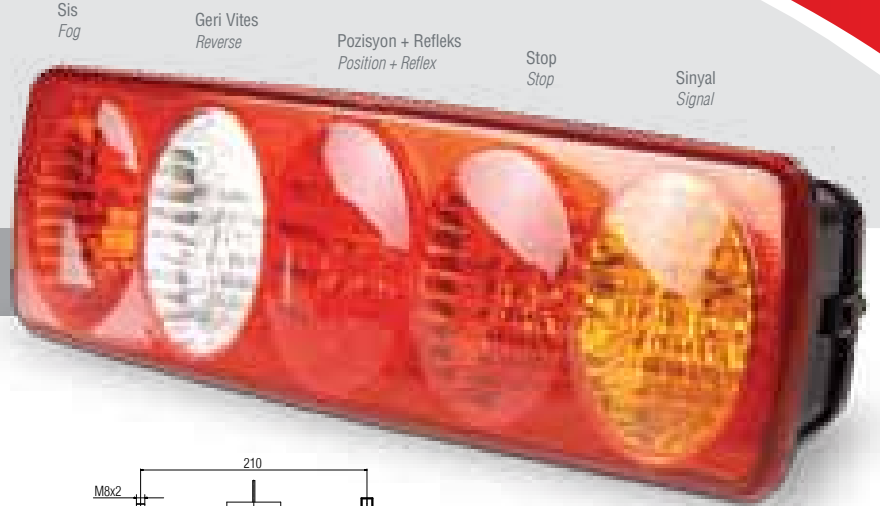

Unistop 1®

Araç arka aydınlatma / Vehicle rear lighting
Ece onaylı / Ece homologated

Ürün No Product No	Servis No (Ampülsüz) Service No (Without Bulb)	Volt Voltage	Fonksiyon Functions	Ampul Bulb	Araç Soket Vehicle Socket	Lot (Adet/Piece)
12172F	12172E	12 V	Sis (Fog) Geri Vites (Reverse) Pozisyon (Position) Stop (Stop) Sinyal (Signal) Refleks (Reflex)	P21W / R5W	TYCO (AMP) 4-1437710-1	21