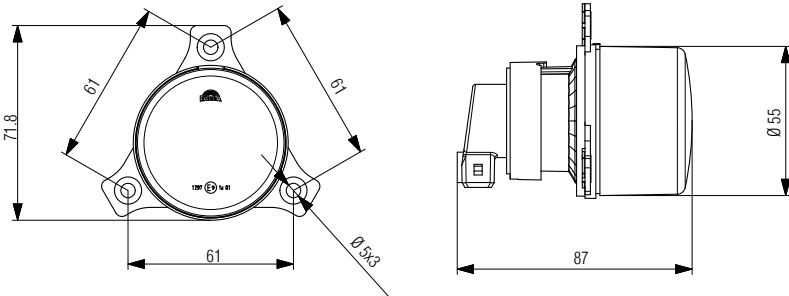

Ø55 Ön Sinyal Lambası Ø55 Front Signal Lamp

Araç ön aydınlatma / Vehicle Front Lighting
Ece onaylı / Ece Homologated

Ürün No Product No	Servis No (Ampülsüz) Service No (Without Bulb)	Volt Voltage	Lens Tipi Lens Type	Ampul Bulb	Araç Soket Vehicle Socket	Lot (Adet/Piece)
12961F	12961E	12 V	Naturel (Natural)	PY21W	TYCO(AMP) 282762-1	60
13080F	13080E	24 V				60
12962F	12962E	12 V	Turuncu (Amber)	P21W		60
13081F	13081E	24 V				60