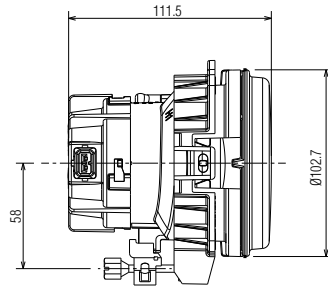

Yeni Cadface Sis Farı

New Cadface Fog Lamp

Araç ön aydınlatma / Vehicle front lighting
Ece onaylı / Ece homologated

Ürün No Product No	Servis No (Ampülsüz) Service No (Without Bulb)	Volt Voltage	Cam Tipi Glass Type	Ampul Bulb	Araç Soket Vehicle Socket	Lot (Adet/Piece)
13177F	13177E	12 V	Çizgisiz (Without Stripe)	H1 / 55W	TYCO (AMP) 282762-1	30
12938F	12938E	24 V		H1 / 70W		30