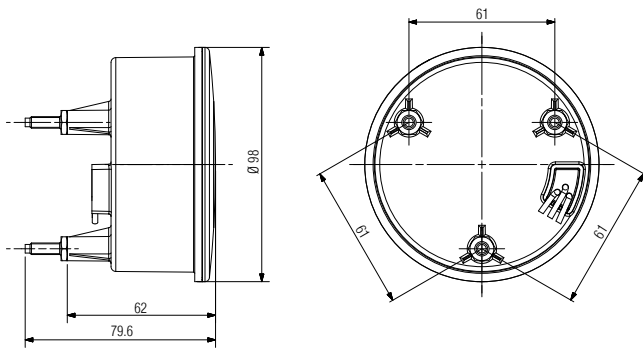

Ø98 Tekli Arka Üst Aydınlatma Sinyal Lambası + Pozisyon Lambası (Ledli)

Ø98 Single Upper Rear Signal + Position Lamp (With Led)

Araç arka aydınlatma / Vehicle rear lighting
Ece onaylı / Ece homologated

Ürün No Product No	Servis No (Ampülsüz) Service No (Without Bulb)	Volt Voltage	Fonksiyon Functions	Ampul Bulb	Araç Soket Vehicle Socket	Lot (Adet/Piece)
13445F	-	12 V	Sinyal + Pozisyon (Signal + Position)	LED	TYCO (AMP) 282087 - 1	30
13446F	-	24 V				30