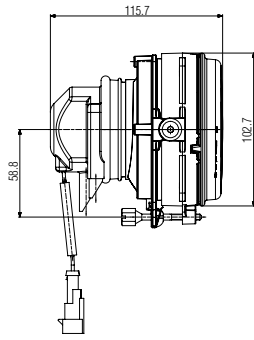

Cadface® Spot Uzun Hüzme Far

Cadface® Spot High Beam Lamp

Araç ön aydınlatma / Vehicle front lighting
Ece onaylı / Ece homologated

Çizgisiz
Without Stripe

Çizgili
With Stripe

Ürün No Product No	Servis No (Ampülsüz) Service No (Without Bulb)	Volt Voltage	Cam Tipi Glass Type	Ampul Bulb	Araç Soket Vehicle Socket	Lot (Adet/Piece)
13048F	13048E	12 V	Çizgili (With Stripe)	H1 / 55W	TYCO (AMP) 282080-1	36
13098F	13098E	24 V		H1 / 70W		36
13051F	13051E	12 V	Çizgisiz (Without Stripe)	H1 / 55W	TYCO (AMP) 282080-1	36
13076F	13076E	24 V		H1 / 70W		36