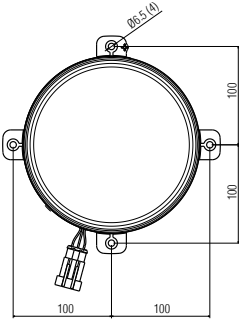

ışık Dağılımı / Light Distribution

Ürün No Product No	Servis No (Ampülsüz) Service No (Without Bulb)	Volt Voltage	Ayar Tipi Adjustment Type	Cam Tipi Glass Type	Ampul Bulb	Araç Soket Vehicle Socket	Lot (Adet/Piece)
13182F	13182E	12 V	Manuel (Manual)	Çizgisiz (Without Stripe)	H7 / 55W W5W	TYCO (AMP) 282087-1	12
13184F	13184E	12 V	Ayar Motorlu (With Leveling Actuator)				12
13183F	13183E	24 V	Manuel (Manual)		H7 / 70W W5W		12
13185F	13185E	24 V	Ayar Motorlu (With Leveling Actuator)				12