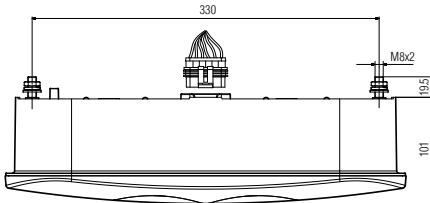

Unistop 2®

Araç arka aydınlatma / Vehicle rear lighting
Ece onaylı / Ece homologated

Ürün No Product No	Servis No (Ampülsüz) Service No (Without Bulb)	Volt Voltage	Lens Tipi Lens Type	Ampul Bulb	Araç Soket Vehicle Socket	Lot (Adet/Piece)
13216F	13216E	12 V	Sis (Fog) Geri Vites (Reverse) Pozisyon (Position) Stop (Stop)	P21W - P21 / 5W	TYCO (AMP) 282090 - 1	14
13324F	13324E	24 V	Sinyal (Signal) Refleks (Reflex)			14