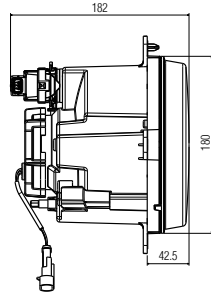

ışık Dağılımı / Light Distribution

Ürün No Product No	Servis No (Ampülsüz) Service No (Without Bulb)	Volt Voltage	Ayar Tipi Adjustment Type	Cam Tipi Glass Type	Ampul Bulb	Araç Soket Vehicle Socket	Lot (Adet/Piece)
13182F	13182E	12 V	Manuel (Manual)	Çizgisiz (Without Stripe)	H7 / 55W W5W	TYCO (AMP) 282087-1	12
13184F	13184E	12 V	Ayar Motorlu (With Leveling Actuator)				12
13183F	13183E	24 V	Manuel (Manual)		H7 / 70W W5W		12
13185F	13185E	24 V	Ayar Motorlu (With Leveling Actuator)				12