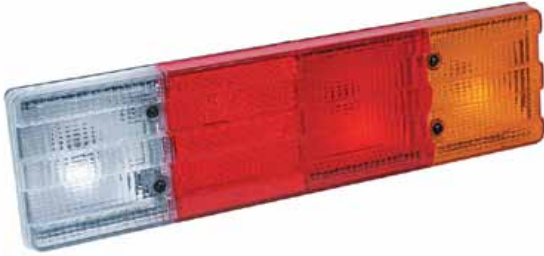

UNIVERSAL

STOP LAMBA / STOP LAMP

Plakalı / W - Plate	Sol / LH ←	ST 1005 - 1
Plakasız / W - Out Plate	Sağ / RH →	ST 1005
Cam / Lens	RH = LH ↔	ST 1006

UNIVERSAL

STOP LAMBA / STOP LAMP

Lamba / Lamp	RH = LH ↔	ST 1028
Cam / Lens	RH = LH ↔	ST 1029

UNIVERSAL

STOP LAMBA / STOP LAMP

Plakalı / W - Plate	Sol / LH ←	ST 1030 - 2
Plakasız / W - Out Plate	Sağ / RH →	ST 1030
Cam / Lens	RH = LH ↔	ST 1031

UNIVERSAL

STOP LAMBA / STOP LAMP

(E)

Kırmızı - Sarı / Red - Amber

Lamba / Lamp	RH = LH ↔	ST 3001
Cam / Lens	RH = LH ↔	ST 3002 - 1

UNIVERSAL

STOP LAMBA / STOP LAMP

(E)

Kırmızı - Beyaz / Red - White

Lamba / Lamp	RH = LH ↔	ST 3001 - 1
Cam / Lens	RH = LH ↔	ST 3002

MERCEDES

STOP LAMBA / STOP LAMP

(E)

Yan Soketli / Side Connector

Fonksiyonlar / Functions

- 1 - Geri Vites / Reverse
- 2 - Park & İşaret / Tail & Side Marker
- 3 - Boş / Not Used
- 4 - Geri Sis / Rear Fog
- 5 - Stop / Stop
- 6 - Sinyal / Direction Indicator
- 7 - Şase / Ground