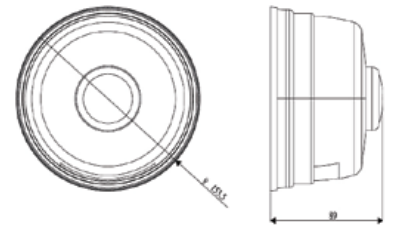

UNIVERSAL

STOP LAMBA / STOP LAMP

Plakalı / W - Plate	Sol / LH ←	ST 1005 - 1
Plakasız / W - Out Plate	Sağ / RH →	ST 1005
Cam / Lens	RH = LH ↔	ST 1006

UNIVERSAL

STOP LAMBA / STOP LAMP

Lamba / Lamp	RH = LH ↔	ST 1028
Cam / Lens	RH = LH ↔	ST 1029