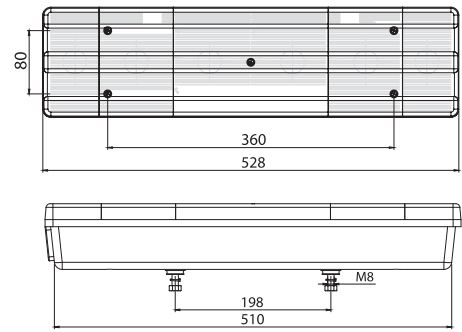

Soket Tipi Connector Type	Plakalık Lamba License Plate Lamp	Yön Position	Kod No Item No
AMP Socket	●	Sol / LH	ST 1013-2
		Sağ / RH	ST 1013-1
Tesisatlı W-Cable	●	Sol / LH	ST 1013-3
		Sağ / RH	ST 1013
Cam Lens		Sol / LH	ST 1014 - 1
		Sağ / RH	ST 1014

Ampül - Bulbs : 4 x P 21W / 3 x R 5W