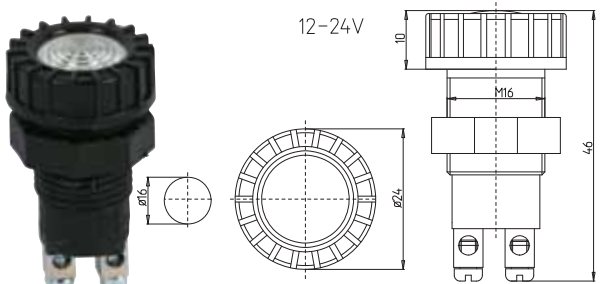

13-001/B

İKAZ LAMBASI AMPULLÜ 12 V. 2W. KLEMENSLİ (BEYAZ)
WHITE WARNING LIGHT WITH REMOVABLE BLUB. 2W. (SCREW TYPE)