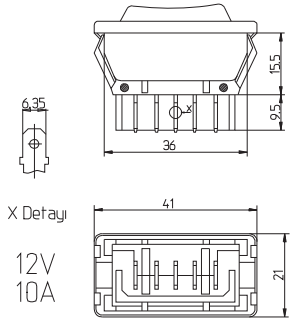

11-009

CAM VE ANTEN AÇMA-KAPAMA ANAHTARI 12 V. 20 A.
ELECTRIC WINDOW/AERIAL ROCKER SWITCH