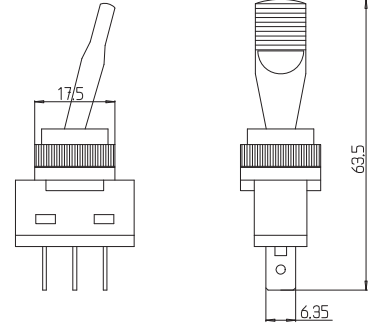

11-025

İŞIKLI AÇMA KAPAMA ANAHTARI SARI
YELLOW ON/OFF ILLUMINATED TOGGLE SWITCH