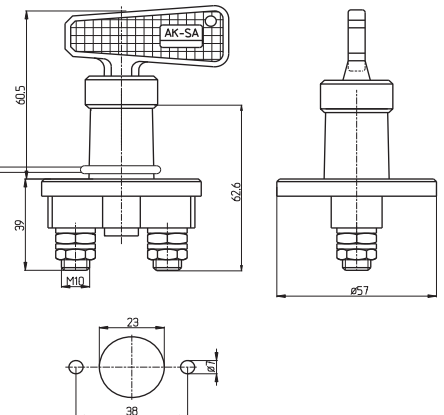

12-24 V
250 A
2500 A (10s)

06-018

MARİNE TİP DEVRE KESİCİ
MARINE TYPE BATTERY ISOLATOR SWITCH

24 V
100 A
500 A (5 s)

07-001

BUTON (PLASTİK-ŞAPKALI)
PLASTIC PUSH BUTTON (WITH WATERPROOF COVER)

07-002

BUTON (PLASTİK)
PLASTIC PUSH BUTTON