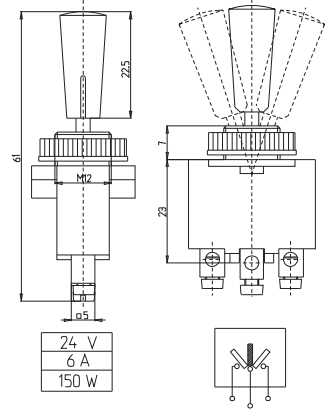

11-001

SAĞ - SOL SİNYAL ANAHTARI
DIRECTIONAL SWITCH