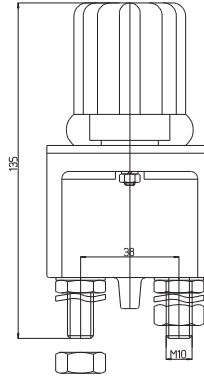

24 V
250 A
2500 A (10 s)

06-012

TIR DEVRE KESİCİ (KÜÇÜK TİP)
TIR H/D BATTERY ISOLATOR SWITCH (WITH WATERPROOF COVER., SMALL TYPE)

24 V
250 A
2500 A (10 s)

06-013

TIR DEVRE KESİCİ PLASTİK (ISIYA DAYANIKLI)
PLASTIC TIR H/D BATTERY ISOLATOR SWITCH
(HEAT RESISTANT)