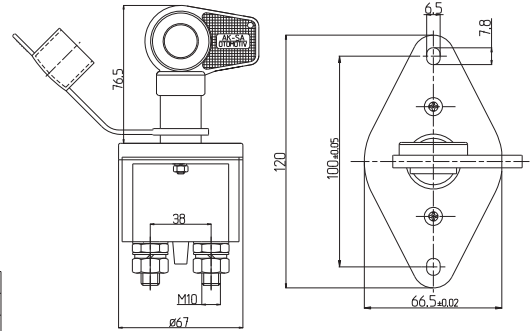

06-017

TIR DEVRE KESİCİ BAKALİT GÖVDE PLASTİK KAPAKLI
TIR BATTERY ISOLATOR SWITCH (PLASTIC TOP COVER)

12-24 V
250 A
2500 A (10s)