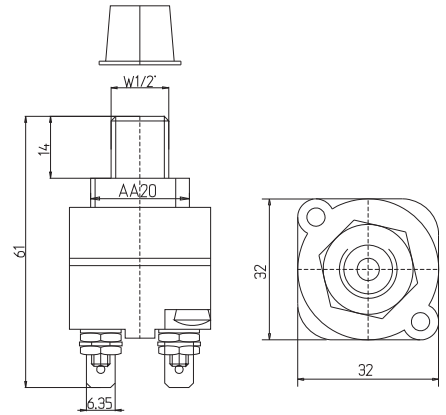

08-017

PNÖMATİK FREN MÜŞİRİ YENİ MODEL (BEDFORD VE KARGO KAMYON)
PNEUMATIC BRAKE LIGHT SWITCH (BEDFORD&CARGO)