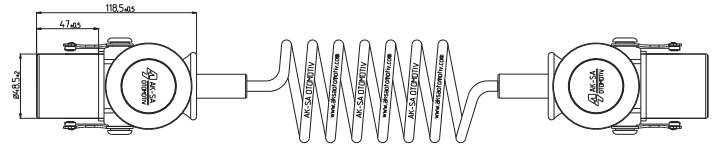

14-054

5'Li ABS TIR RÖMORK FİŞİ POLİÜRETAN KABLULU 4,5m
5 PIN ABS TIR TRAILER CABLE WITH POLYURETHANE (4,5m)

KABLO BOYU 4,5 m (3x1.50 + 2x2.50)

14-055

7'Li EBS TIR RÖMORK FİŞİ POLİÜRETAN KABLULU 4,5m
7 PIN EBS TIR TRAILER CABLE WITH POLYURETHANE (4,5m)