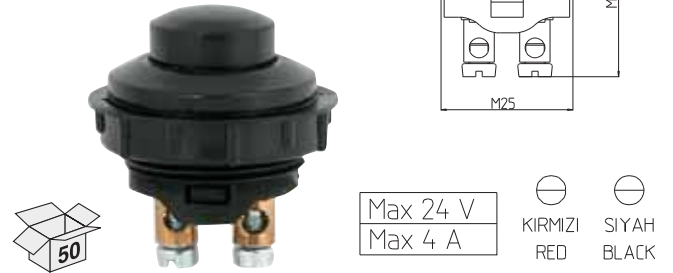

12-24 V
250 A
2500 A (10s)

06-018

MARİNE TİP DEVRE KESİCİ
MARINE TYPE BATTERY ISOLATOR SWITCH

24 V
100 A
500 A (5 s)

07-001

BUTON (PLASTİK-ŞAPKALI)
PLASTIC PUSH BUTTON (WITH WATERPROOF COVER)

07-002

BUTON (PLASTİK)
PLASTIC PUSH BUTTON