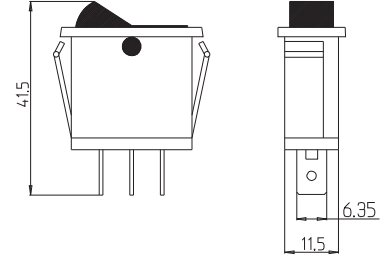

11-029

TUŞLU AÇMA KAPAMA ANAHTARI SARI (DAR TİP IŞIKLI)
YELLOW ON/OFF ROCKER SWITCH (AMBER)