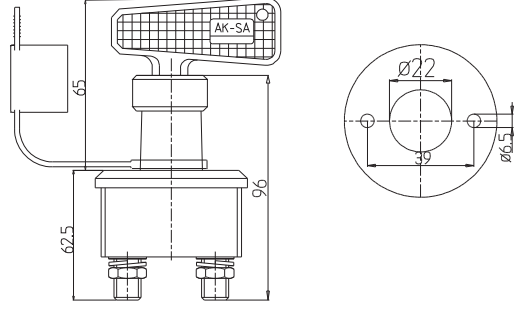

24 V
100 A
500 A (5s)