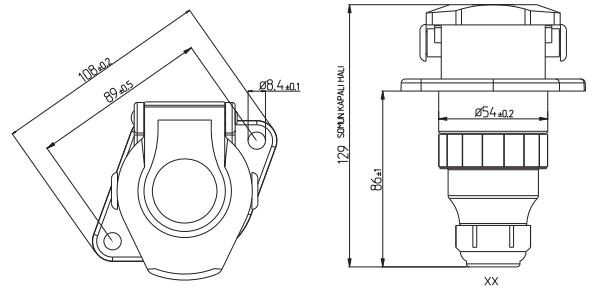

14-047

15'Lİ ABS, EBS RÖMORK PRİZİ
15 PIN PLASTIC ABS, EBS TIR TRAILER PLUG