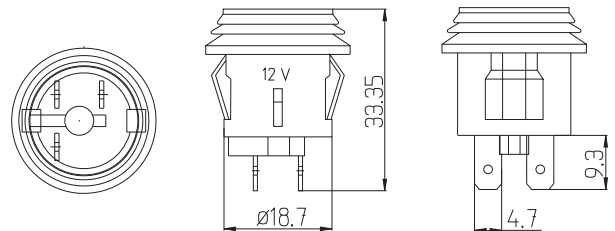

11-044

İŞIKLI AÇMA KAPAMA ANAHTARI YEŞİL (BUTON TİPİ)
GREEN PUSH ON / OFF SWITCH WITH SPLASH PROOF SEAL