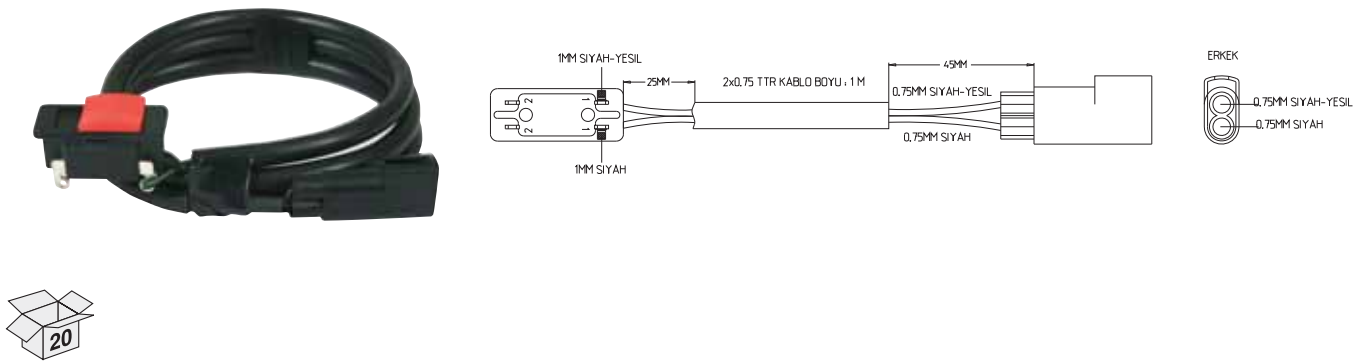

04-008

FORD KARGO TAKVİYE ANAHTARI (KABLOLU VE SOKETLİ)
FORD CARGO JUMPER SWITCH (WITH CABLE CONNECTED SWITCH)