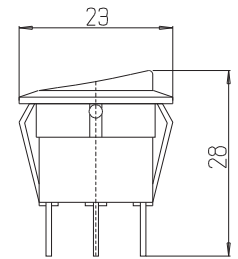

11-019

İŞIKLI AÇMA KAPAMA ANAHTARI SARI (TUŞLU YUVARLAK MİNİ)
YELLOW ON/OFF ILLUMINATED ROUND MINI ROCKER SWITCH