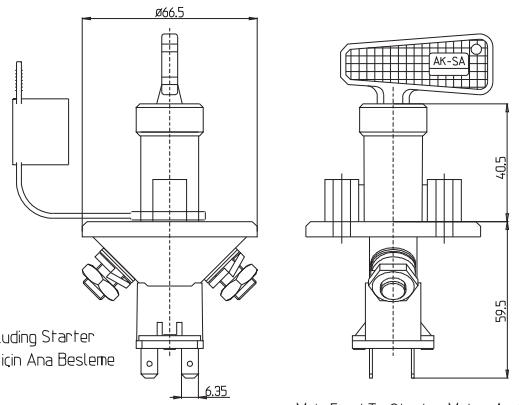

12-24 V
60 A
500 A (10 s)