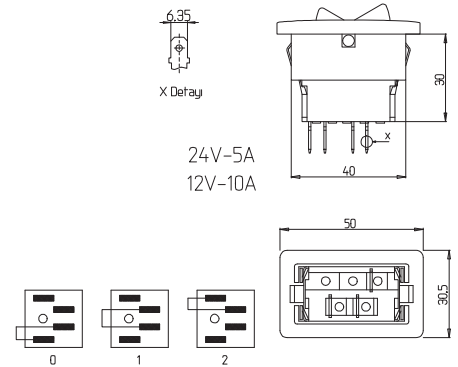

11-008

LED IŞIKLI GENEL MAKSAT ANAHTARI
ON/OFF ROCKER SWITCH (WITH LED)

11-009

CAM VE ANTEN AÇMA-KAPAMA ANAHTARI 12 V. 20 A.
ELECTRIC WINDOW/AERIAL ROCKER SWITCH

**11-010**

OVAL ÜNİVERSAL LED IŞIKLI AÇMA KAPAMA ANAHTARI KIRMIZI
RED OVAL LED ILLUMINATED ON/OFF ROCKER SWITCH