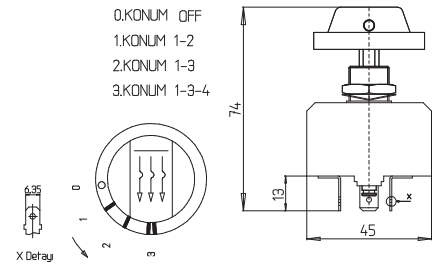

**11-016**

GENEL MAKSAT ANAHTARI
GENERAL ROTARY SWITCH

11-017

MAGIRUS FAR ANAHTARI (YENİ MODEL ÇEVİRMELİ)
MAGIRUS HEADLIGHT ROTARY SWITCH (NEW MODEL)

11-018

MAGIRUS KALORİFER ANAHTARI (YENİ MODEL ÇEVİRMELİ)
MAGIRUS HEATING SYSTEM ROTARY SWITCH (NEW MODEL)