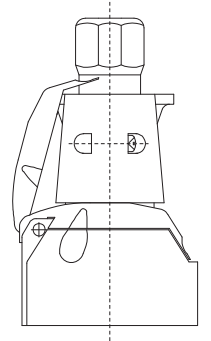

14-003

7'Lİ N TİPİ PLASTİK TRAKTÖR RÖMORK FİŞ VE PRİZ TAKIMI (VİDALI)
7 PIN TRAILER PLUG & SOCKET (N TYPE, WITH SCREW)