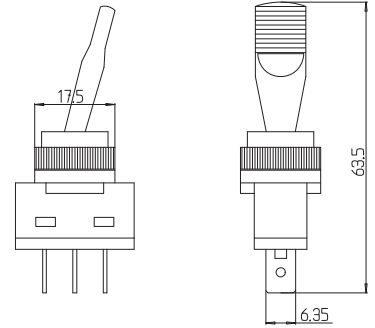

11-026

İŞIKLI AÇMA KAPAMA ANAHTARI MAVİ
BLUE ON/OFF ILLUMINATED TOGGLE SWITCH