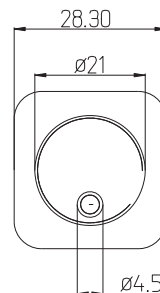

11-052

İŞIKLI AÇMA KAPAMA ANAHTARI KIRMIZI (TUŞLU YUVARLAK MİNİ-PANELLİ)
RED LED ILLUMINATED ON / OFF ROCKER SWITCH