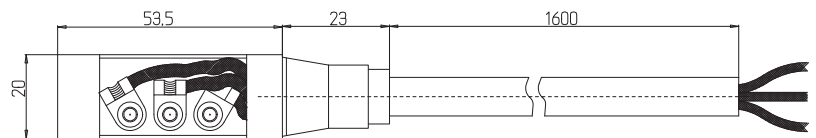

04-006

TAKVİYE KABLOSU (ÜNİVERSAL)
JUMPER SWITCH AND CABLE (UNIVERSAL TYPE)