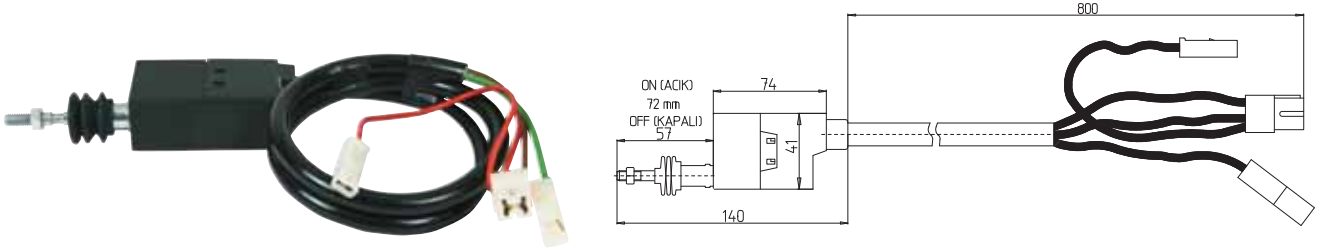

04-001

FORD KARGO TAKVİYE ANAHTARI KOMPLE
FORD CARGO JUMPER SWITCH (WITH CABLE, FULL)

**04-002**

FORD KARGO TAKVİYE ANAHTARI KOMPLE YENİ MODEL
FORD CARGO JUMPER SWITCH (WITH CABLE, FULL NEW MODEL)

**04-003**