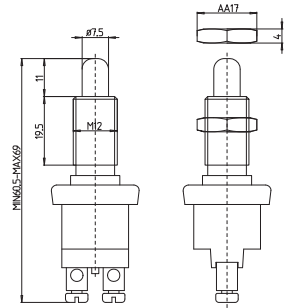

08-002

5000 FORD FREN OTOMATIĞI (METAL GÖVDE-PLASTİK MİL)
5000 FORD STOPLIGHT SWITCH (METAL BODY-PLASTIC PIVOT)

12-24 V
4 A