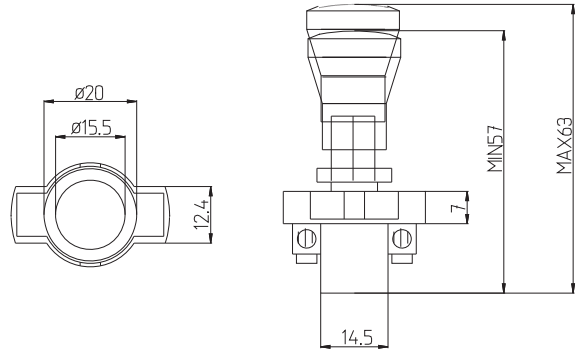

11-046

İŞIKLI TEKLİ ÇEKME KIRMIZI
RED PUSH PULL SWITCH WITH WARNING LAMP