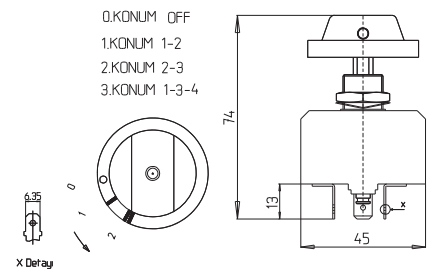

11-016

GENEL MAKSAT ANAHTARI
GENERAL ROTARY SWITCH