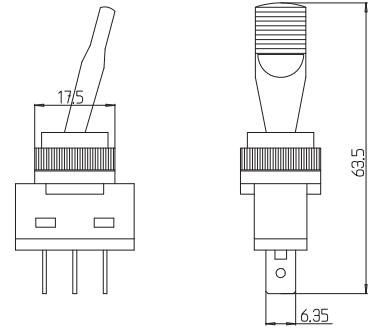

İŞIKLI AÇMA KAPAMA ANAHTARI SARI
YELLOW ON/OFF ILLUMINATED TOGGLE SWITCH

11-026

İŞIKLI AÇMA KAPAMA ANAHTARI MAVİ
BLUE ON/OFF ILLUMINATED TOGGLE SWITCH

11-027

İŞIKLI AÇMA KAPAMA ANAHTARI YEŞİL
GREEN ON/OFF ILLUMINATED TOGGLE SWITCH