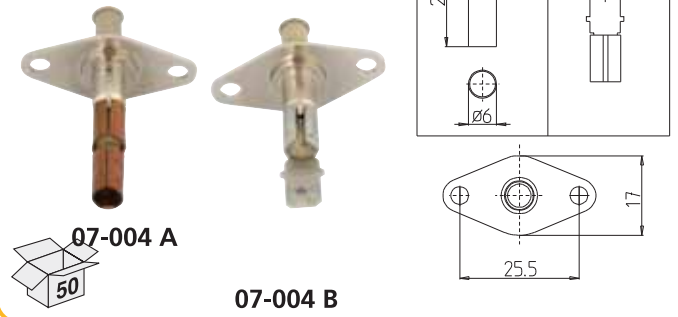

07-004

KAPI OTOMATİK DÜĞMESİ
BUTTON FOR DOORS