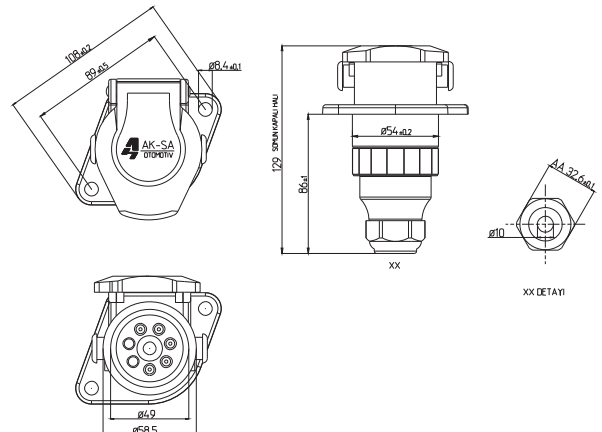

14-052

5'Lİ ABS / EBS RÖMORK PRİZİ
5 PIN PLASTIC ABS, EBS TIR TRAILER SOCKET