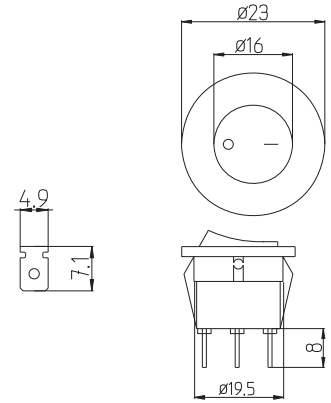

11-039

TUŞLU YUVARLAK MİNİ ANAHTAR 1-0-2
ON/OFF/ON ROUND MINI ROCKER SWITCH