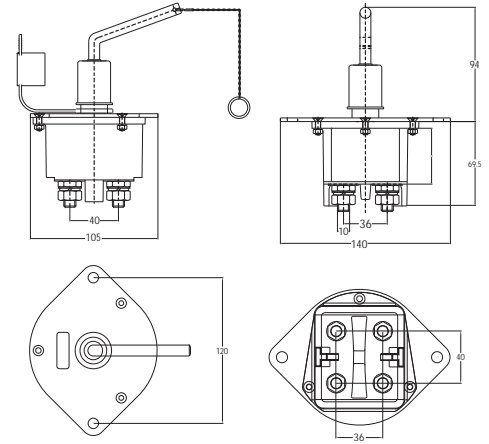

12-24 V
250 A
2500 A (10s)

06-016

ÇİFT KUTUPLU DEVRE KESİCİ
DOUBLE POLE H/D BATTERY ISOLATOR SWITCH

12-24 V
300 A
2500 A (10s)

06-017

TIR DEVRE KESİCİ BAKALİT GÖVDE PLASTİK KAPAKLI
TIR BATTERY ISOLATOR SWITCH (PLASTIC TOP COVER)