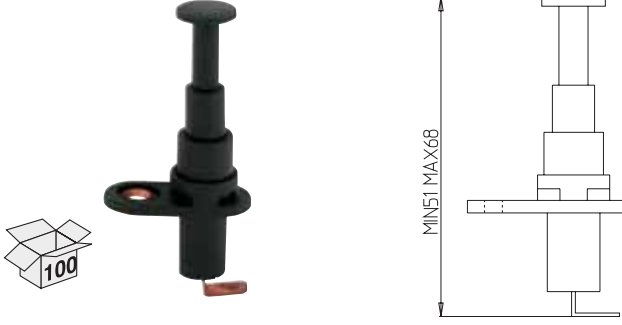

07-007

BUTON KAPI VE ALARM İÇİN (PLASTİK UZUN)
PUSH BUTTON FOR DOOR AND ALARM (PLASTIC LONG)