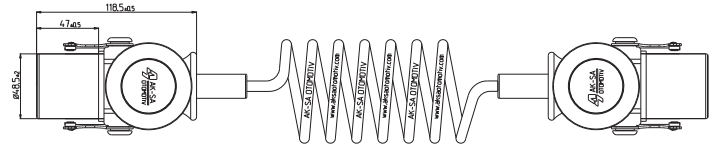

KABLO BOYU 4,5 m (5x1.50 + 2x2.50)

14-056

15'Li TIR ELEKTRİK RÖMORK FİŞİ POLİÜRETAN KABLULU 4,5m
15 PIN TIR TRAILER CABLE WITH POLYURETHANE (4,5m)