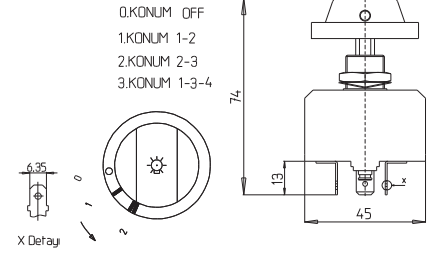

11-013

FORD KARGO FAR ANAHTARI (ESKİ MODEL ÇEVİRMELİ 25-24)
FORD CARGO HEADLIGHT ROTARY SWITCH (OLD MODEL)