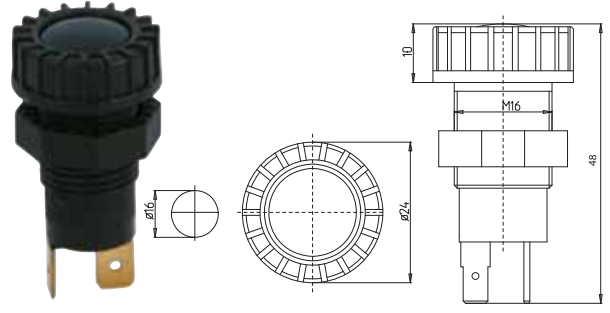

13-002/M

İKAZ LAMBASI AMPULLÜ, 12 V. 2 W. TERMİNALLİ (MAVİ)
BLUE WARNING LIGHT WITH REMOVABLE BLUB 2W. (TERMINAL TYPE)