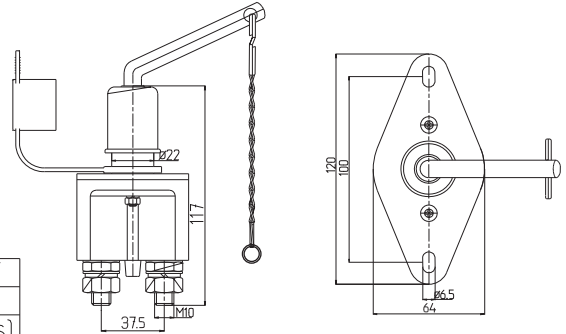

W 12-24 V
250 A
2500 A (10s)