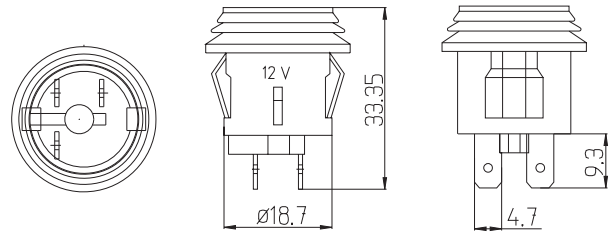

11-042

İŞIKLI AÇMA KAPAMA ANAHTARI KIRMIZI (BUTON TİPİ)
RED PUSH ON / OFF SWITCH WITH SPLASH PROOF SEAL