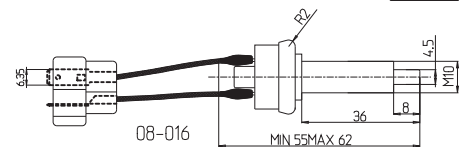

08-013

ESKİ MODEL CLİO / KANGOO 2 FİŞLİ ORJİNAL FREN OTOMATIĞI
OLD MODEL CLIO/KANGOO 2 SOCKET BRAKE LIGHT SWITCH

08-013

12-24 V
4 A

08-014

YENİ MODEL CLİO / KANGOO 4 FİŞLİ ORJİNAL FREN OTOMATIĞI
NEW MODEL CLIO/KANGOO 4 SOCKET BRAKE LIGHT SWITCH

08-014

12-24 V
4 A

08-015

MITSUBISHI CANTER 459-659 - HYUNDAI H-100 FREN OTOMATIĞI
MITSUBISHI CANTER 459-659 - HYUNDAI H-100 STOPLIGHT SWITCH

12-24 V
4 A

08-016

ISUZU NPR / NKR / TFR FREN OTOMATIĞI
ISUZU NPR / NKR / TFR STOPLIGHT SWITCH

12-24 V
4 A