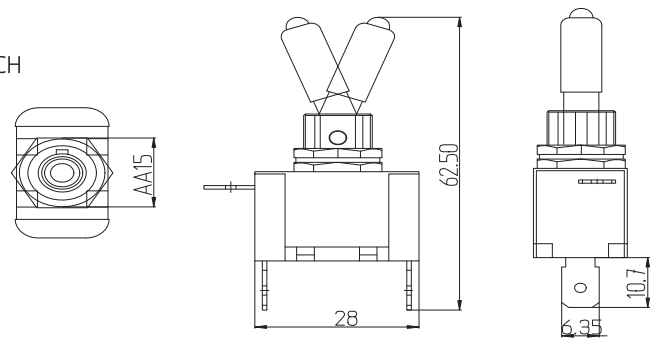

11-040

LEDLİ METAL AÇMA KAPAMA ANAHTARI (KIRMIZI)
HEAVY DUTY RED LED ILLUMINATED ON/OFF METAL TOGGLE SWITCH