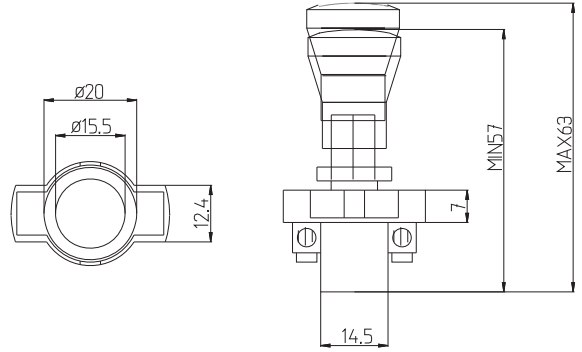

11-047

İŞIKLI TEKLİ ÇEKME SARI
YELLOW PUSH PULL SWITCH WITH WARNING LAMP