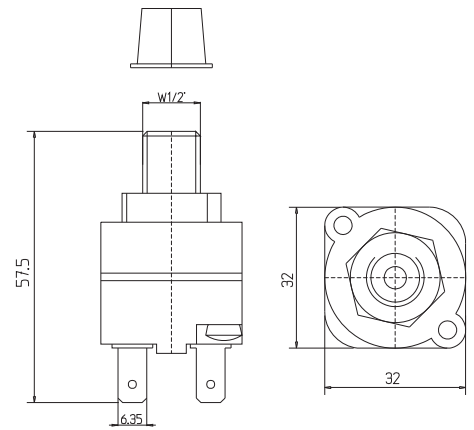

08-018

PNÖMATİK FREN MÜŞİRİ ESKİ MODEL (BEDFORD VE KARGO KAMYON)
PNEUMATIC BRAKE LIGHT SWITCH (BERFORD&CARGO)