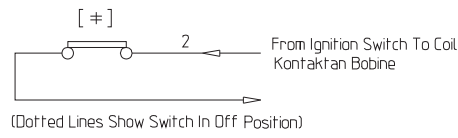

06-004

OTO DEVRE KESİCİ (ISIYA DAYANIKLI)
PLASTIC BATTERY ISOLATOR
SWITCH (HEAT RESISTANT)

12-24 V
60 A
300 A (5 S)

06-005

OTO DEVRE KESİCİ (BOBİN İKAZLI)
MASTER BATTERY ISOLATOR SWITCH (WITH RUBBER COVER AND RESISTOR)