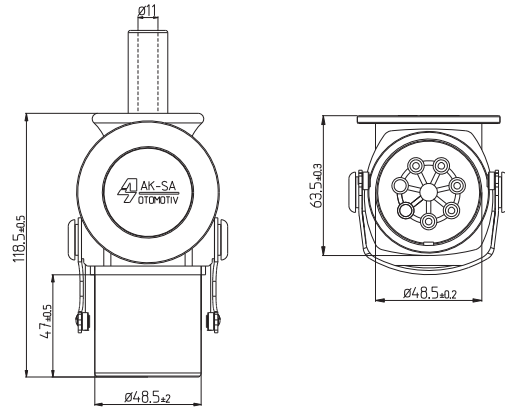

14-053

5'Li ABS / EBS RÖMORK FİŞİ
5 PIN PLASTIC ABS, EBS TIR TRAILER PLUG