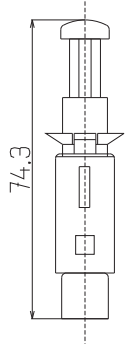

08-013

12-24 V
4 A