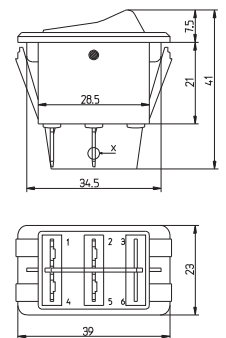

11-008

LED IŞIKLI GENEL MAKSAT ANAHTARI
ON/OFF ROCKER SWITCH (WITH LED)