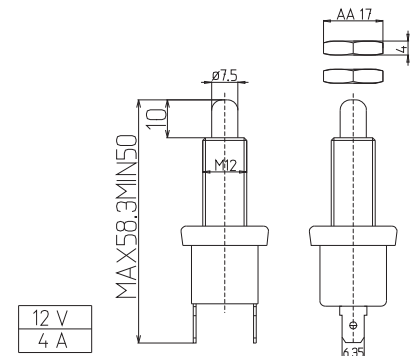

08-012

TRAKTÖR FREN OTOMATIĞI (GÜMÜŞ KONTAKLI, SIZDIRMAZ ÖZELLİKLİ)
BRAKE LIGHT SWITCH FOR TRACTOR AND H/D MACHINERY (IMPERMELABILLITY)