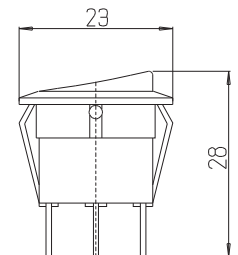

11-020

İŞIKLI AÇMA KAPAMA ANAHTARI KIRMIZI (TUŞLU YUVARLAK MİNİ)
RED ON/OFF ILLUMINATED ROUND MINI ROCKER SWITCH