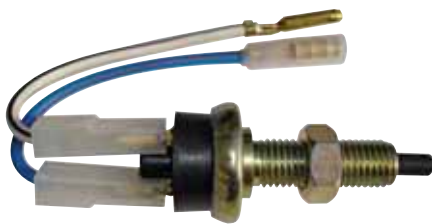

08-015

MITSUBISHI CANTER 459-659 - HYUNDAI H-100 FREN OTOMATIĞI
MITSUBISHI CANTER 459-659 - HYUNDAI H-100 STOPLIGHT SWITCH