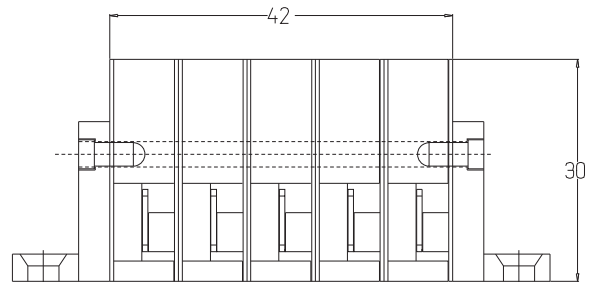

01-009

5'Lİ SİGORTA YUVASI
5 WAY SOCKET WITH HOLDER BLADE TYPE