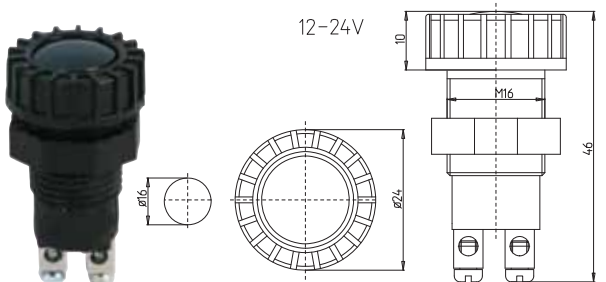

13-001/M

İKAZ LAMBASI AMPULLÜ 12 V. 2W. KLEMENSLİ (MAVİ)
BLUE WARNING LIGHT WITH REMOVABLE BLUB. 2W. (SCREW TYPE)