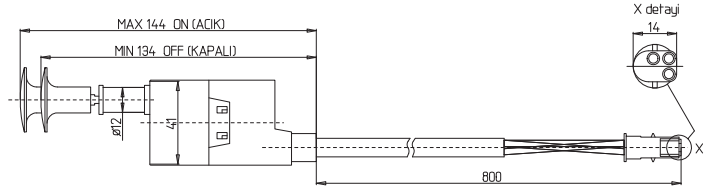

04-004

DODGE AS 950 TAKVİYE ANAHTARI 97-98 MODEL
DODGE AS 950 JUMPER SWITCH AND CABLE (FOR MODEL 97-98)