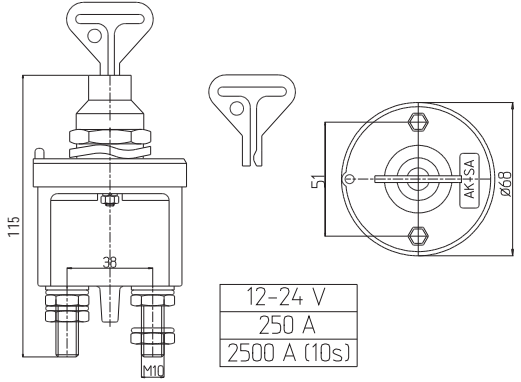

24 V
100 A
500 A (5s)

06-014

TIR DEVRE KESİCİ METAL GÖVDE (TAŞINABİLİR ANAHTARLI)
METAL H/D BATTERY ISOLATOR SWITCH WITH REMOVABLE KEY (FOR NORMAL)

12-24 V
250 A
2500 A (10s)

06-014/M

TIR DEVRE KESİCİ METAL GÖVDE (TAŞINABİLİR ANAHTARLI, MARİNE TİPİ)
METAL H/D BATTERY ISOLATOR SWITCH WITH REMOVABLE KEY (MARINE TYPE)