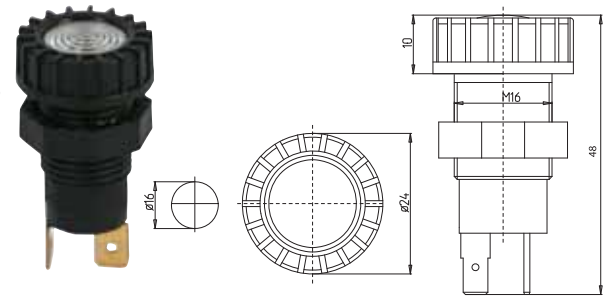

13-002/B

İKAZ LAMBASI AMPULLÜ, 12 V. 2 W. TERMİNALLİ (BEYAZ)
WHITE WARNING LIGHT WITH REMOVABLE BLUB 2W. (TERMINAL TYPE)