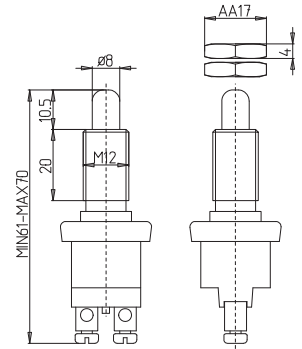

08-003

5000 FORD TRAKTÖR FREN OTOMATIĞI (METAL)
5000 FORD TRACTOR STOPLIGHT SWITCH (METAL)

12-24 V
4 A