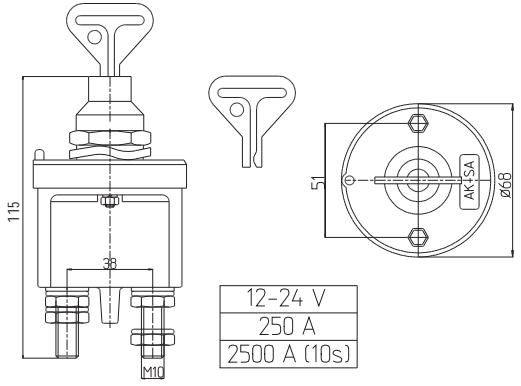

06-014

TIR DEVRE KESİCİ METAL GÖVDE (TAŞINABİLİR ANAHTARLI)
METAL H/D BATTERY ISOLATOR SWITCH WITH REMOVABLE KEY (FOR NORMAL)