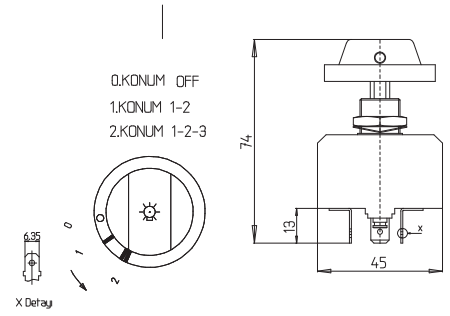

11-017

MAGIRUS FAR ANAHTARI (YENİ MODEL ÇEVİRMELİ)
MAGIRUS HEADLIGHT ROTARY SWITCH (NEW MODEL)