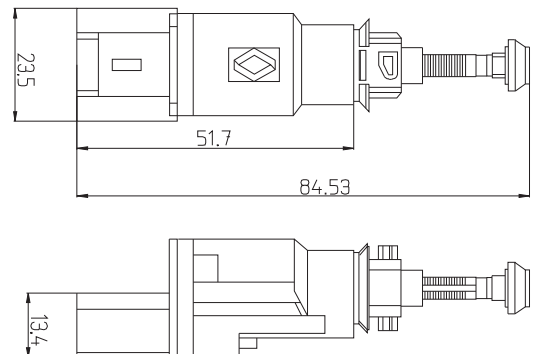

08-020

CLIO 3 LOGAN FREN MÜŞİRİ
CLIO 3 LOGAN BRAKE LIGHT SWITCH