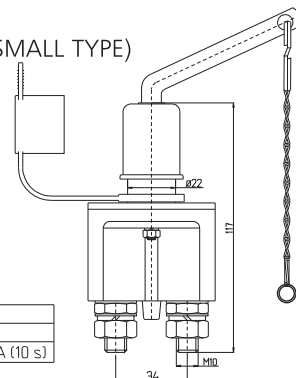

24 V
250 A
2500 A (10 s)

06-012

TIR DEVRE KESİCİ (KÜÇÜK TİP)
TIR H/D BATTERY ISOLATOR SWITCH (WITH WATERPROOF COVER., SMALL TYPE)

24 V
250 A
2500 A (10 s)

06-013

TIR DEVRE KESİCİ PLASTİK (ISIYA DAYANIKLI)
PLASTIC TIR H/D BATTERY ISOLATOR SWITCH
(HEAT RESISTANT)