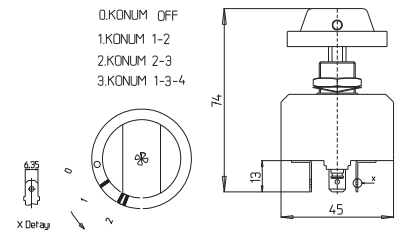

11-015

FORD KARGO KALORİFER ANAHTARI (ESKİ MODEL ÇEVİRMELİ 25-24)
FORD CARGO HEATING SYSTEM ROTARY SWITCH