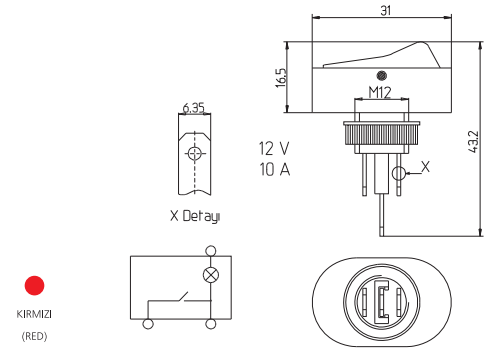

11-010

OVAL ÜNİVERSAL LED IŞIKLI AÇMA KAPAMA ANAHTARI KIRMIZI
RED OVAL LED ILLUMINATED ON/OFF ROCKER SWITCH