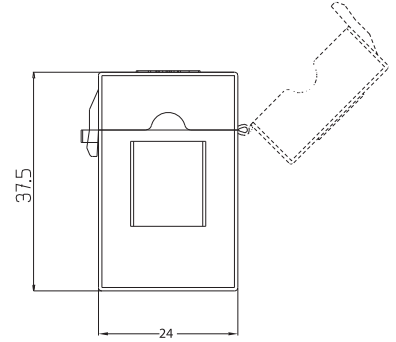

01-016

SİGORTA YUVASI KAPAKLI (ALT TAN ÇIKIŞLI KABLOSUZ)
FUSE HOLDER BLADE TYPE (WITHOUT CABLE)