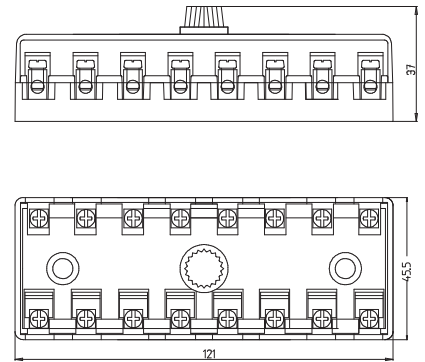

01-012

8'Lİ SİGORTA KUTUSU (ESKİ MODEL VİDALI)
8 WAY FUSE BOX WITH SCREW TERMINALS