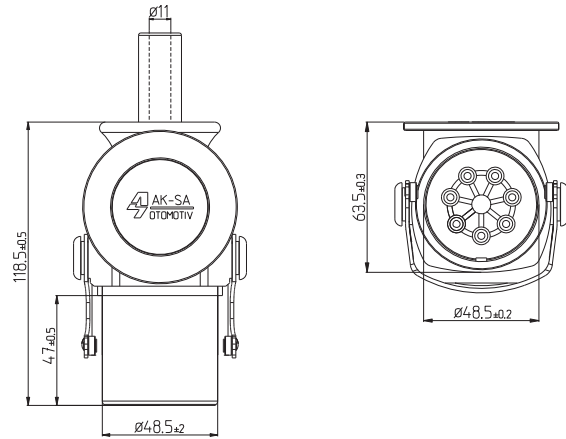

14-051

7'Lİ ABS / EBS RÖMORK FİŞİ
7 PIN PLASTIC ABS, EBS TIR TRAILER PLUG