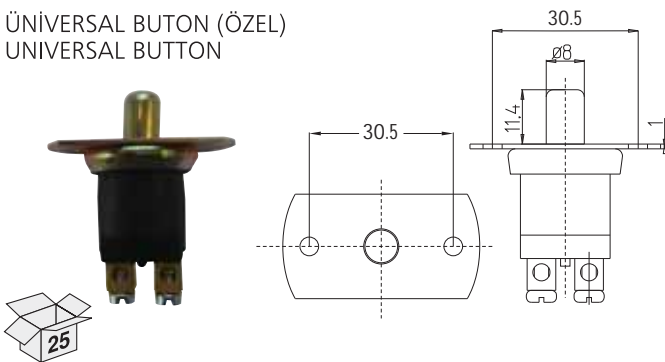

07-011

ÜNİVERSAL BUTON (ÖZEL)
UNIVERSAL BUTTON