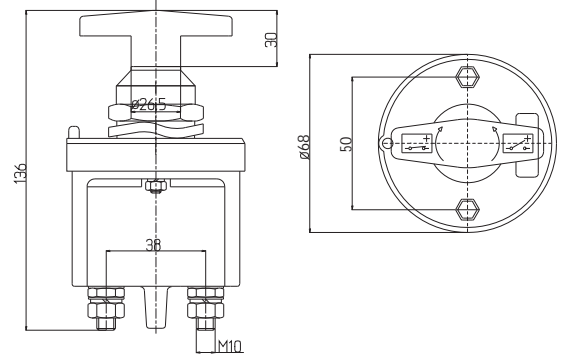

06-015/M

TIR DEVRE KESİCİ METAL GÖVDE (SABİT ANAHTARLI, MARİNE TİPİ)
METAL H/D BATTERY ISOLATOR SWITCH WITH FIXED KEY (MARINE TYPE)

12-24 V
250 A
2500 A (10s)