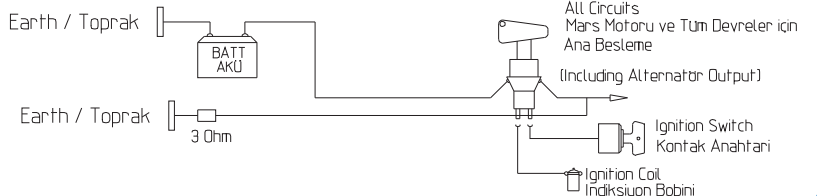

12-24 V
60 A
500 A (10 s)