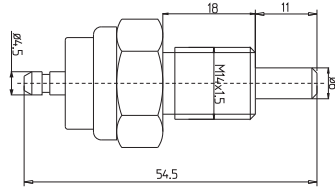

**08-019**

YAYLI FREN ŞALTERİ (IMT)
BRAKE LIGHT SWITCH WITH SPRING (IMT)

**08-020**

CLIO 3 LOGAN FREN MÜŞİRİ
CLIO 3 LOGAN BRAKE LIGHT SWITCH

09-001

1-6 FORD
GERİ VİTES OTOMATIĞI
1-6 FORD
REVERSE GEAR LAMP SWITCH