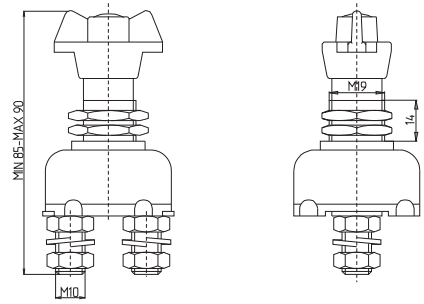

06-001

TIR DEVRE KESİCİ
TIR H/D BATTERY ISOLATOR
SWITCH (WITH WATERPROOF COVER)

W 12-24 V
250 A
2500 A (10s)

06-003

METAL DEVRE KESİCİ (SABİT ANAHTAR)
MASTER BATTERY ISOLATOR
SWITCH (WITH FIXED KEY)

12-24 V
60 A
300 A (5 S)