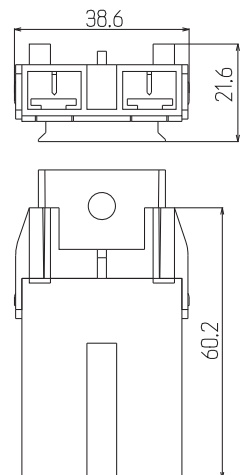

01-018

MAXİ SİGORTA KUTUSU TEKLİ (BIÇAK SİGORTA İÇİN)
MAXI FUSE HOLDER BLADE TYPE