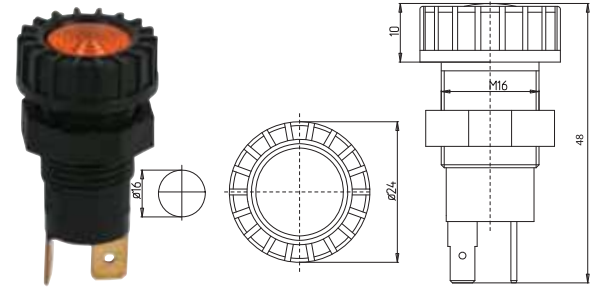

13-002/S

İKAZ LAMBASI AMPULLÜ, 12 V. 2 W. TERMİNALLİ (SARI)
AMBER WARNING LIGHT WITH REMOVABLE BLUB 2W. (TERMINAL TYPE)