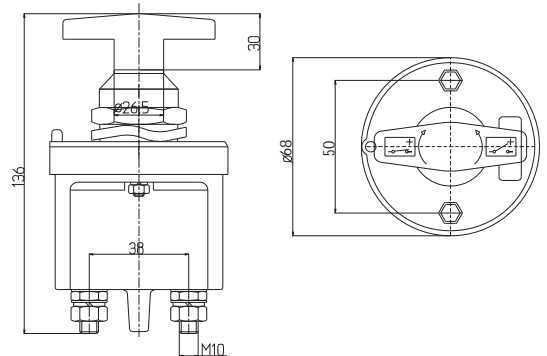

06-013

TIR DEVRE KESİCİ PLASTİK (ISIYA DAYANIKLI)
PLASTIC TIR H/D BATTERY ISOLATOR SWITCH
(HEAT RESISTANT)

24 V
100 A
500 A (5s)

06-014

TIR DEVRE KESİCİ METAL GÖVDE (TAŞINABİLİR ANAHTARLI)
METAL H/D BATTERY ISOLATOR SWITCH WITH REMOVABLE KEY (FOR NORMAL)

12-24 V
250 A
2500 A (10s)

06-014/M

TIR DEVRE KESİCİ METAL GÖVDE (TAŞINABİLİR ANAHTARLI, MARİNE TİPİ)
METAL H/D BATTERY ISOLATOR SWITCH WITH REMOVABLE KEY (MARINE TYPE)

12-24 V
250 A
2500 A (10s)

06-015

TIR DEVRE KESİCİ METAL GÖVDE (SABİT ANAHTARLI)
METAL H/D BATTERY ISOLATOR SWITCH WITH FIXED KEY (FOR NORMAL)

12-24 V
250 A
2500 A (10s)