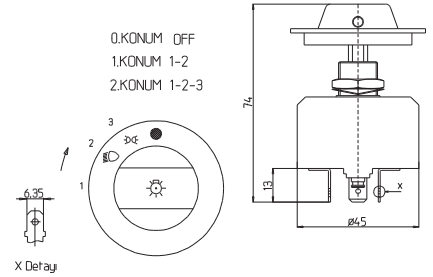

11-014

FORD KARGO FAR ANAHTARI (YENİ MODEL ÇEVİRMELİ 32-30)
FORD CARGO HEADLIGHT ROTARY SWITCH (NEW MODEL)