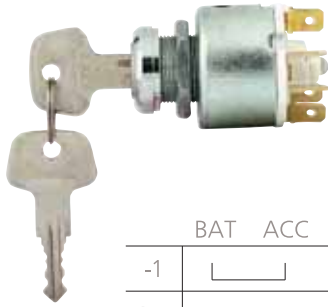

X DETAYI
TS 1472

	BAT	ACC	IGN	ST
-1				
OFF				
+1				
+2				

NOT: (-) YÖN KIZDIRMA İÇİNDİR
GERİ DÖNÜŞÜ YAYLIDIR

NOTE: (-) WAY FOR HEATING
RETURN WITH SPRING

03-003

MARŞLI KONTAK ANAHTARI (İKİ POZİSYONLU, ÜNİVERSAL)
IGNITION STARTER SWITCH (OFF/ON POSITION, UNIVERSAL)