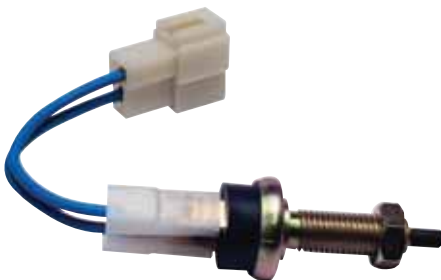

08-016

ISUZU NPR / NKR / TFR FREN OTOMATIĞI
ISUZU NPR / NKR / TFR STOPLIGHT SWITCH