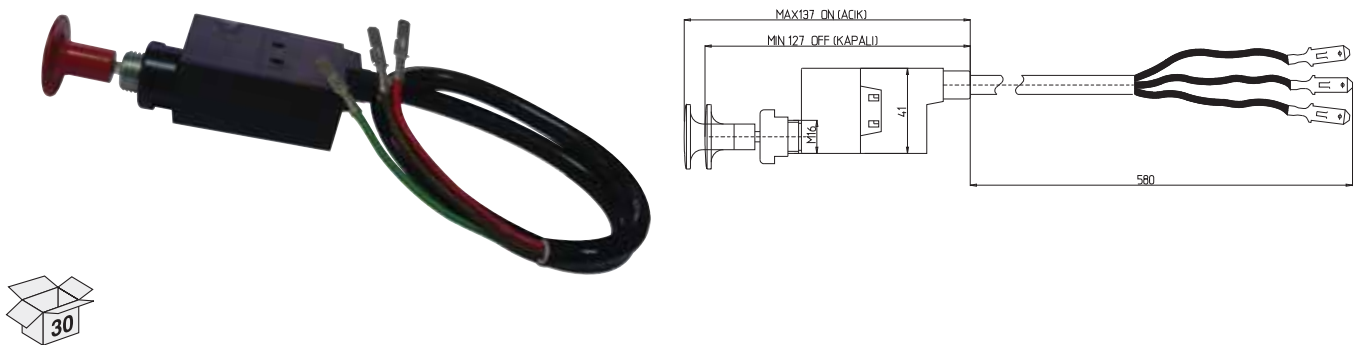

04-009

BMC, FATİH TAKVİYE ANAHTARI (YENİ MODEL)
BMC, FATİH JUMPER SWITCH AND CABLE (NEW MODEL)