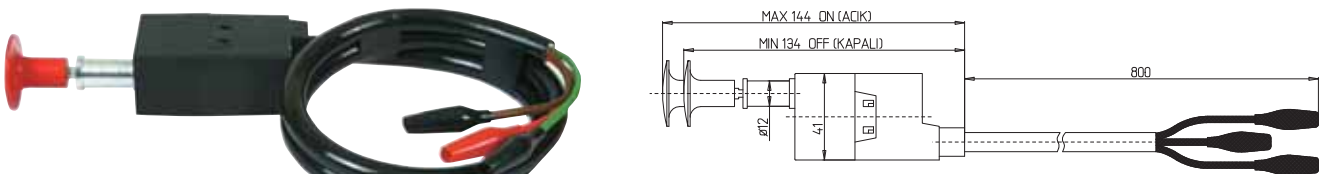

04-003

DODGE AS 600-700-800-900 TAKVİYE ANAHTARI 94-97 MODEL
DODGE AS 600-700-800-900 JUMPER SWITCH WITH CABLE (FOR MODEL 94-97)