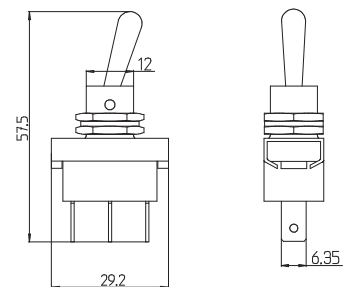

11-024

METAL AÇMA KAPAMA ANAHTARI
ON/OFF METAL HEAVY DUTY TOGGLE SWITCH