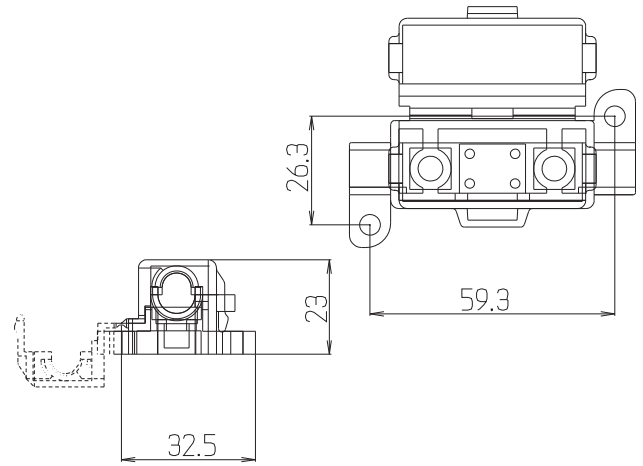

01-017

MİDİ SİGORTA KUTUSU TEKLİ (LEVHA SİGORTA İÇİN)
MIDI FUSE HOLDER FOR STRIP FUSE