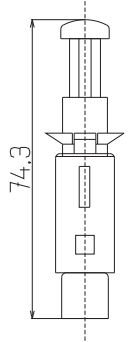

08-014

12-24 V
4 A