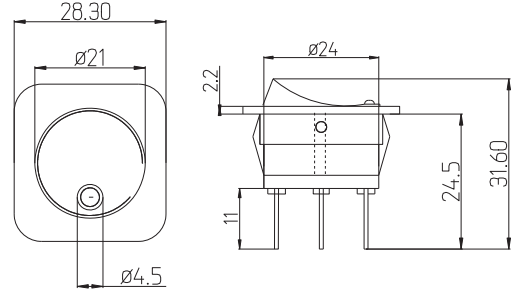

11-053

İŞIKLI AÇMA KAPAMA ANAHTARI SARI (TUŞLU YUVARLAK MİNİ-PANELLİ)
YELLOW LED ILLUMINATED ON / OFF ROCKER SWITCH