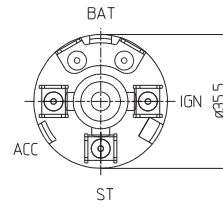

X DETAYI
TS 1472

	BAT	ACC	IGN	ST
-1				
OFF				
+1				
+2				

NOT: (-) YÖN KIZDIRMA İÇİNDİR
GERİ DÖNÜŞÜ YAYLIDIR

NOTE: (-) WAY FOR HEATING
RETURN WITH SPRING

03-003

MARŞLI KONTAK ANAHTARI (İKİ POZİSYONLU, ÜNİVERSAL)
IGNITION STARTER SWITCH (OFF/ON POSITION, UNIVERSAL)