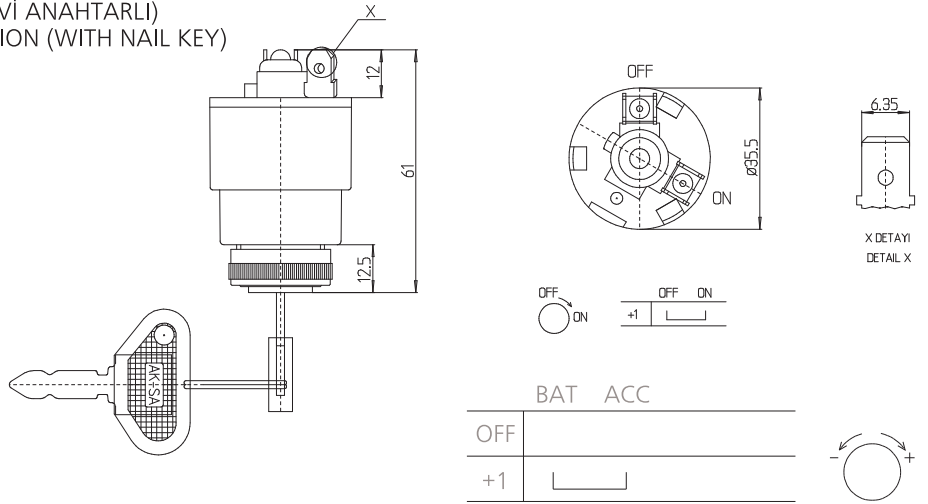

03-005

KONTAK ANAHTARI TEK POZİSYONLU (ÇİVİ ANAHTARLI)
IGNITION STARTER SWITCH SINGLE POSITION (WITH NAIL KEY)