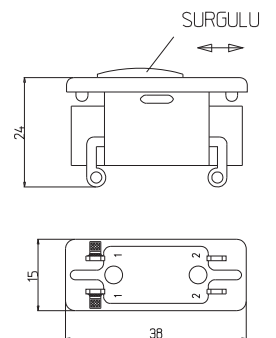

11-012

AÇMA KAPAMA ANAHTARI (SÜRGÜLÜ)
ON/OFF ROCKER SWITCH (SLIDING)