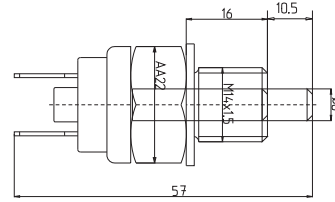

09-003

FIAT 124 - 131
GERİ VİTES OTOMATIĞI
FIAT 124 - 131
REVERSE GEAR LAMP SWITCH