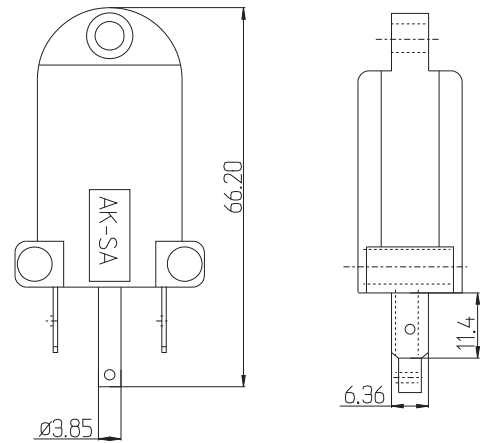

08-019

YAYLI FREN ŞALTERİ (IMT)
BRAKE LIGHT SWITCH WITH SPRING (IMT)