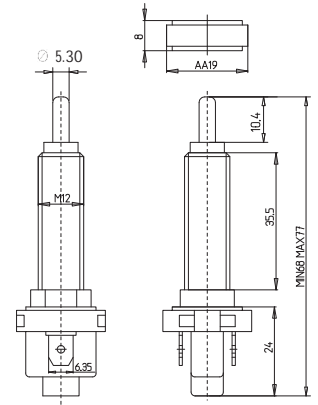

08-007

FIAT 131 FREN OTOMATIĞI (PLASTİK)
FIAT 131 STOPLIGHT SWITCH (PLASTIC)