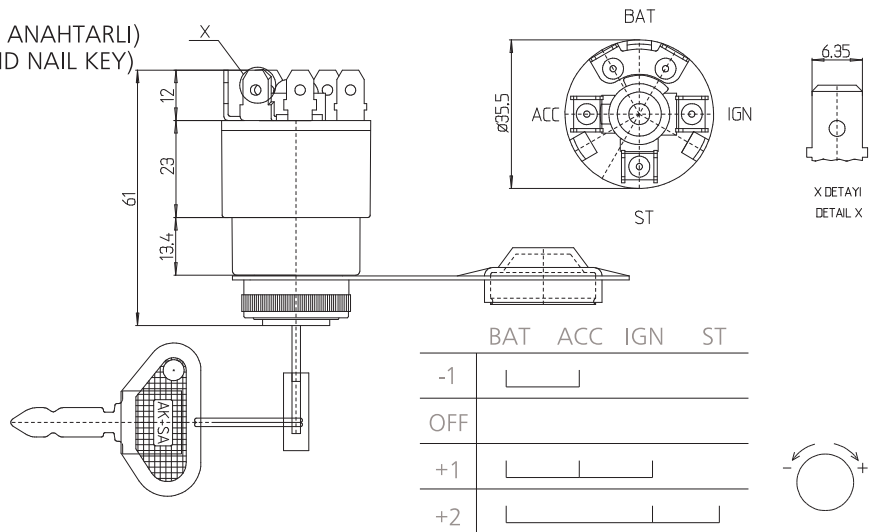

MARŞLI KONTAK ANAHTARI (ÇİVİ AN.)
IGNITION STARTER SWITCH (WITH NAIL KEY)

03-005

KONTAK ANAHTARI TEK POZİSYONLU (ÇİVİ ANAHTARLI)
IGNITION STARTER SWITCH SINGLE POSITION (WITH NAIL KEY)

03-006

MARŞLI KONTAK ANAHTARI KIZDIRMALI (ÇİVİ ANAHTARLI)
IGNITION STARTER SWITCH (WITH HEATER AND NAIL KEY)