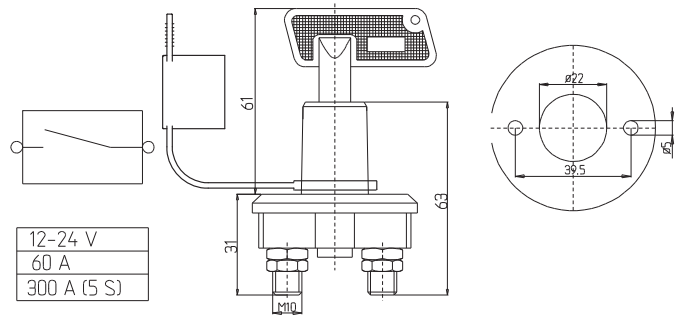

12-24 V
60 A
300 A (5 S)