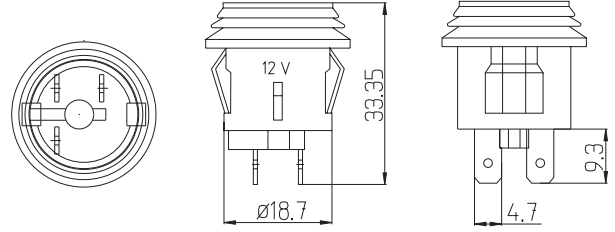

11-045

İŞIKLI AÇMA KAPAMA ANAHTARI MAVİ (BUTON TİPİ)
BLUE PUSH ON / OFF SWITCH WITH SPLASH PROOF SEAL