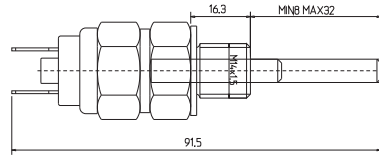

09-002

FIAT 131 DOĞAN
GERİ VİTES OTOMATIĞI
FIAT 131 DOGAN
REVERSE GEAR LAMP SWITCH