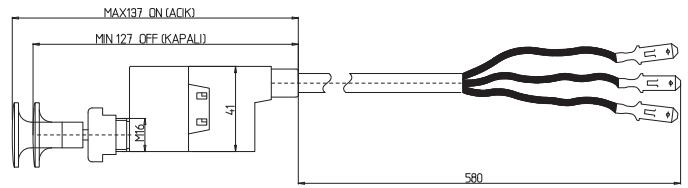

04-005

BMC, FATİH TAKVİYE ANAHTARI KOMPLE
BMC, FATİH JUMPER SWITCH AND CABLE FULL