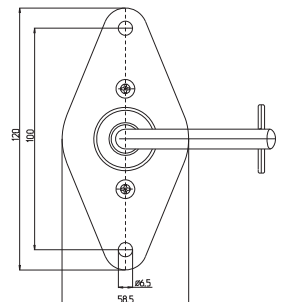

24 V
250 A
2500 A (10 s)

06-012

TIR DEVRE KESİCİ (KÜÇÜK TİP)
TIR H/D BATTERY ISOLATOR SWITCH (WITH WATERPROOF COVER., SMALL TYPE)

24 V
250 A
2500 A (10 s)

06-013

TIR DEVRE KESİCİ PLASTİK (ISIYA DAYANIKLI)
PLASTIC TIR H/D BATTERY ISOLATOR SWITCH
(HEAT RESISTANT)