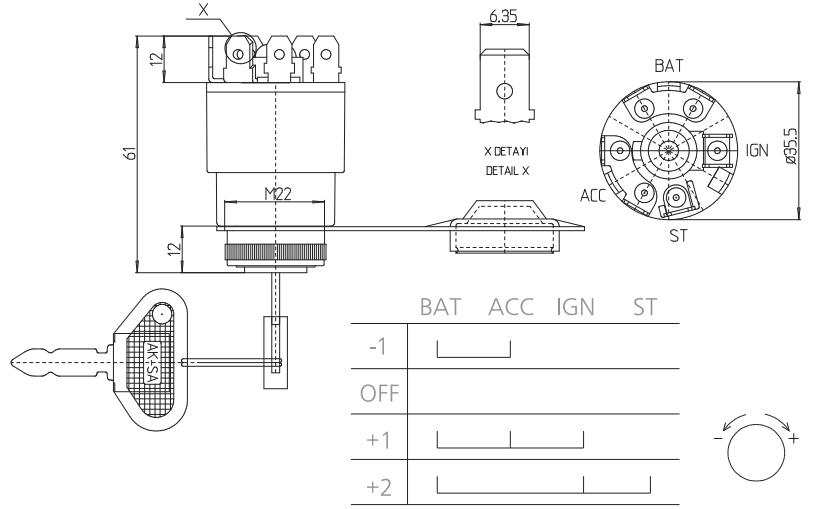

03-004

MARŞLI KONTAK ANAHTARI (ÇİVİ AN.)
IGNITION STARTER SWITCH (WITH NAIL KEY)