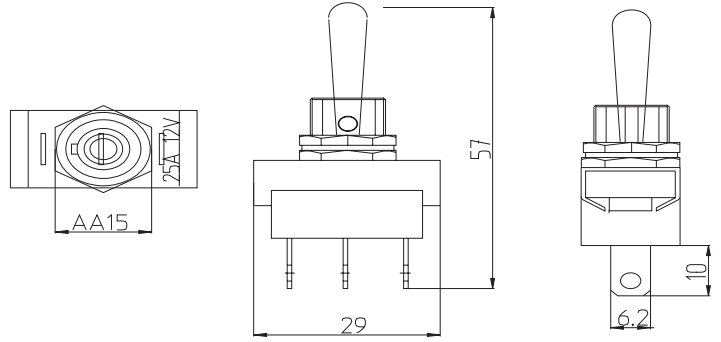

11-041

ON / OFF / ON İKİ TARAFYA YAYLI METAL ANAHTAR
HEAVY DUTY FLASH/OFF/FLASH METAL TOGGLE SWITCH