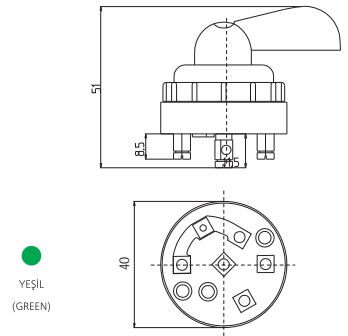

11-011

IŞIKLI SAĞ-SOL SİNYAL ANAHTARI YEŞİL
ON/OFF/ON THREE POSITION ROTARY SWITCH WITH GREEN ILLUMINATED LAMP