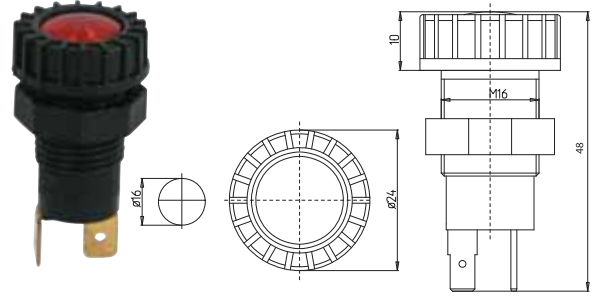

13-002/K

İKAZ LAMBASI AMPULLÜ, 12 V. 2 W. TERMİNALLİ (KIRMIZI)
RED WARNING LIGHT WITH REMOVABLE BLUB 2W. (TERMINAL TYPE)