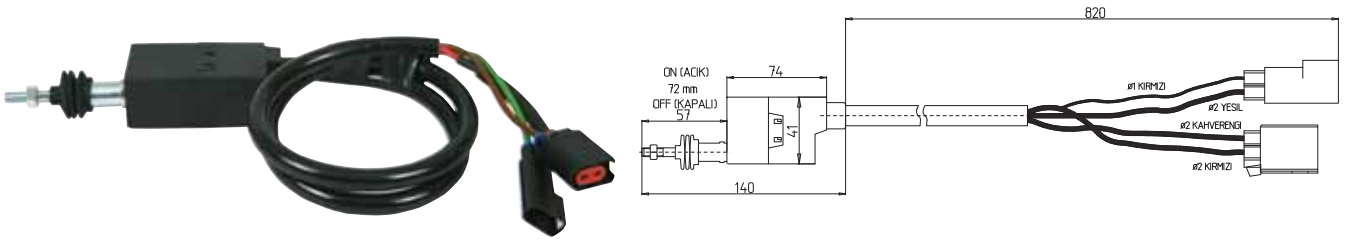

04-001

FORD KARGO TAKVİYE ANAHTARI KOMPLE
FORD CARGO JUMPER SWITCH (WITH CABLE, FULL)

**04-002**

FORD KARGO TAKVİYE ANAHTARI KOMPLE YENİ MODEL
FORD CARGO JUMPER SWITCH (WITH CABLE, FULL NEW MODEL)

**04-003**