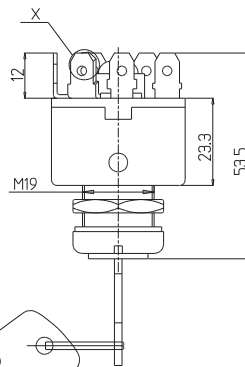

X DETAYI
TS 1472

	BAT	ACC	IGN	ST
-1				
OFF				
+1				
+2				

NOT: (-) YÖN KIZDIRMA İÇİNDİR
GERİ DÖNÜŞÜ YAYLIDIR

NOTE: (-) WAY FOR HEATING
RETURN WITH SPRING

03-003

MARŞLI KONTAK ANAHTARI (İKİ POZİSYONLU, ÜNİVERSAL)
IGNITION STARTER SWITCH (OFF/ON POSITION, UNIVERSAL)