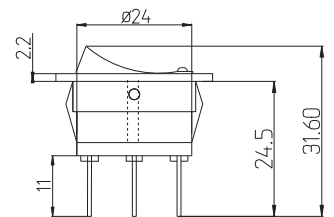

11-052

İŞIKLI AÇMA KAPAMA ANAHTARI KIRMIZI (TUŞLU YUVARLAK MİNİ-PANELLİ)
RED LED ILLUMINATED ON / OFF ROCKER SWITCH