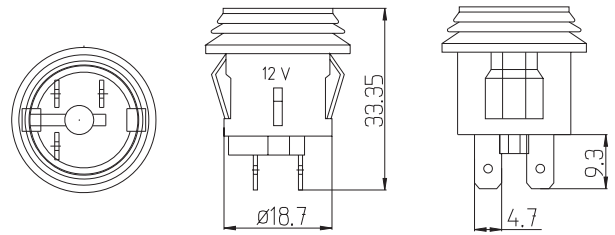

11-043

İŞIKLI AÇMA KAPAMA ANAHTARI SARI (BUTON TİPİ)
YELLOW PUSH ON / OFF SWITCH WITH SPLASH PROOF SEAL