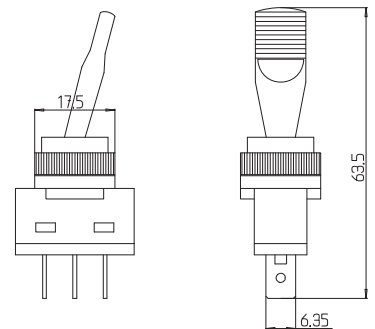

11-028

İŞIKLI AÇMA KAPAMA ANAHTARI KIRMIZI
RED ON/OFF ILLUMINATED TOGGLE SWITCH