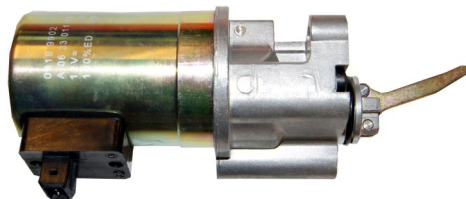

(11) **SP-SO-0307**

12V 2 FIS DEUTZ

DEUTZ: 04199902 / WOODWARD: 02113790