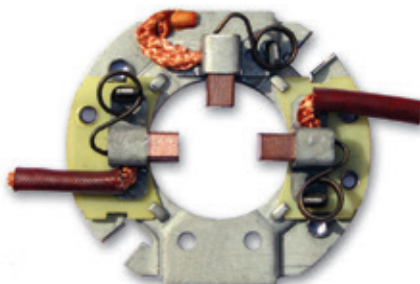

MI 2832

JASX 82-83/3

7x10x17

12 Volt

UYGUN OEM NO / REPLACING OE-REF
M649T04471- M649X09571

MOTOR NO / UNIT NO

M2T50181, 50585, 51085, 52181, 52681, 52881, 52882,
53181, 53781, 53785, 58581
M3T21882D

3 KÖMÜRLÜ / WITH 3 BRUSHES

ARAÇ MODELİ / VEHICLE MODEL

HYUNDAI ACCENT, ELANTRA, PONY,
SONATA, ERA
323, 626
MAZDA
NISSAN CHERRY, MICRA, SUNNY,
PRAIRIE,
MITSUBISHI COLT, CELESTE, CORDIA,
GALANT, LANCER, L200,
L300, PAJERO
PROTON PERSONA