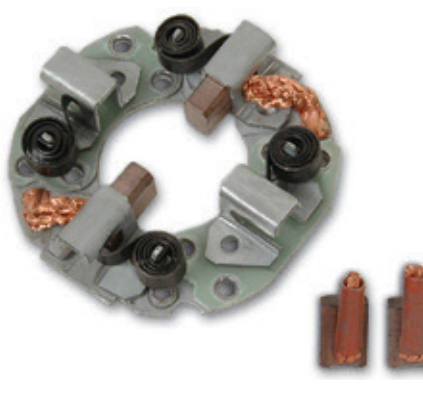

MI 1702

JASX 70 H   **6,8x11,8x17,2**   **24 Volt**

UYGUN OEM NO / REPLACING OE-REF

M649X20771-ME701495

MOTOR NO / UNIT NO

M2T87871
M8T80071, -A -80171, -80471, -80472, -80571, -85071

ARAÇ MODELİ / VEHICLE MODEL

MAZDA
MITSUBISHI   CANTER 659
NISSAN

4 KÖMÜRLÜ / WITH 4 BRUSHES