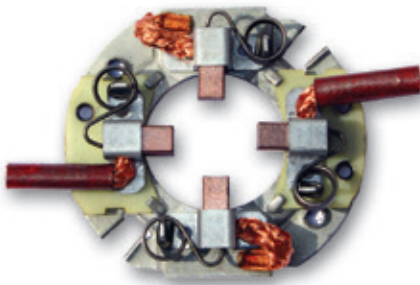

JASX 82-83/4

7x10x17

12 Volt

UYGUN OEM NO / REPLACING OE-REF
M649T01371, 02271, 04871

MOTOR NO / UNIT NO

M2T2018D, 32782D, 37081, 41181, 41182, 42481, 42781,
42881, 42981, 44081, 48081, 49281, 49282

4 KÖMÜRLÜ / WITH 4 BRUSHES

ARAÇ MODELİ / VEHICLE MODEL

HYUNDAI ACCENT, ELANTRA,
SONATA,
323, 626
MAZDA
NISSAN PATROL, BLUEBIRD,
VANETTE, PICK UP,
TERRANO