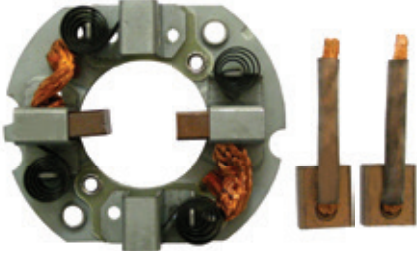

HI 0811

JASX 80-81

7x14x16

12 Volt

ARAÇ MODELİ / VEHICLE MODELS

MITSUBISHI
NISSAN

UYGUN OEM NO / REPLACING OE-REF

2114-4311
2114-29007
2114-39001
2114-49007
2114-69008
2114-79001
2114-89007

MOTOR NO / UNIT NO

S114-252,252A,253A,254A
S114-357A,374B,393, 480,481
Nissan 23378-05E00

4 KÖMÜRLÜ / WITH 4 BRUSHES