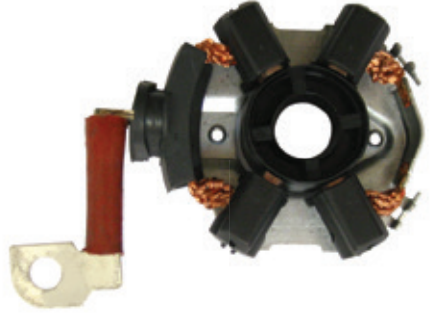

BO 2013

BSX 200-201 6x18x12,7/14,2 12 Volt

UYGUN OEM NO / REPLACING OE-REF

1 004 336 514, 517, 518, 532, 538, 548, 556, 575, 581, 603,
611, 618, 623, 654, 709, 714, 725, 726, 757, 872,
891, 894, 895

MOTOR NO / UNIT NO

0 001 109 057, 058, 068, 202, 203, 205, 250, 258-261, 267-270
110 071, 072
125 025, 055, 056, 519, 520, 600, 601, 607, 608
F 002G20292, 359, 385
DB/DW (R) 1.9-2.2 kW
R78-M45 12 V (R) kablo boyu / cable length 55 mm

4 KÖMÜRLÜ / WITH 4 BRUSHES

ARAÇ MODELİ / VEHICLE MODEL

BMW 5.30 i, 5.35 i, 5.40 i,
7.30 i, 7.35 i, 7.40 i,
7.60 i, 8.40 i, M5, X5, Z8
MERCEDES SPRINTER 216, 316,
416, 616 CDI, CLK 270,
E 270 CDI, E 320 CDI,
ML 270
VOLKSWAGEN TOUAREG 2.5 TDI
PORSCHE CAYENNE 4.5 S TURBO
FIAT DUCATO 2.8 D