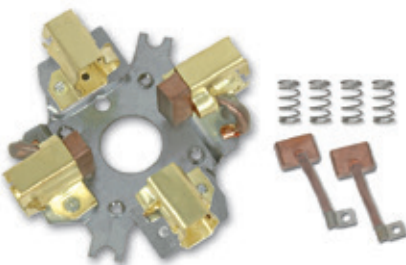

BO 1441

BSX 134-144 10x25x17 12 Volt

UYGUN OEM NO / REPLACING OE-REF
2 004 336 028, 044, 067

MOTOR NO / UNIT NO
0 001 367 001-018, 051, 067-082
9 000 143 410, 412, 415, 416, 419
JF (R) 3.0 kW

ARAÇ MODELİ / VEHICLE MODEL
RENAULT KAMYON / TRUCK
VOLVO KAMYON / TRUCK
BMC YAVUZ
BEDFORD (YENİ MODEL /
NEW MODEL)
TRAKTÖR / TRACTOR
JOHN DEERE
FIAT SAME
NEW HOLLAND
MASSEY FERGUSON 32, 34, 36, 38, 40, 40RS
(1992/1999)

4 KÖMÜRLÜ / WITH 4 BRUSHES